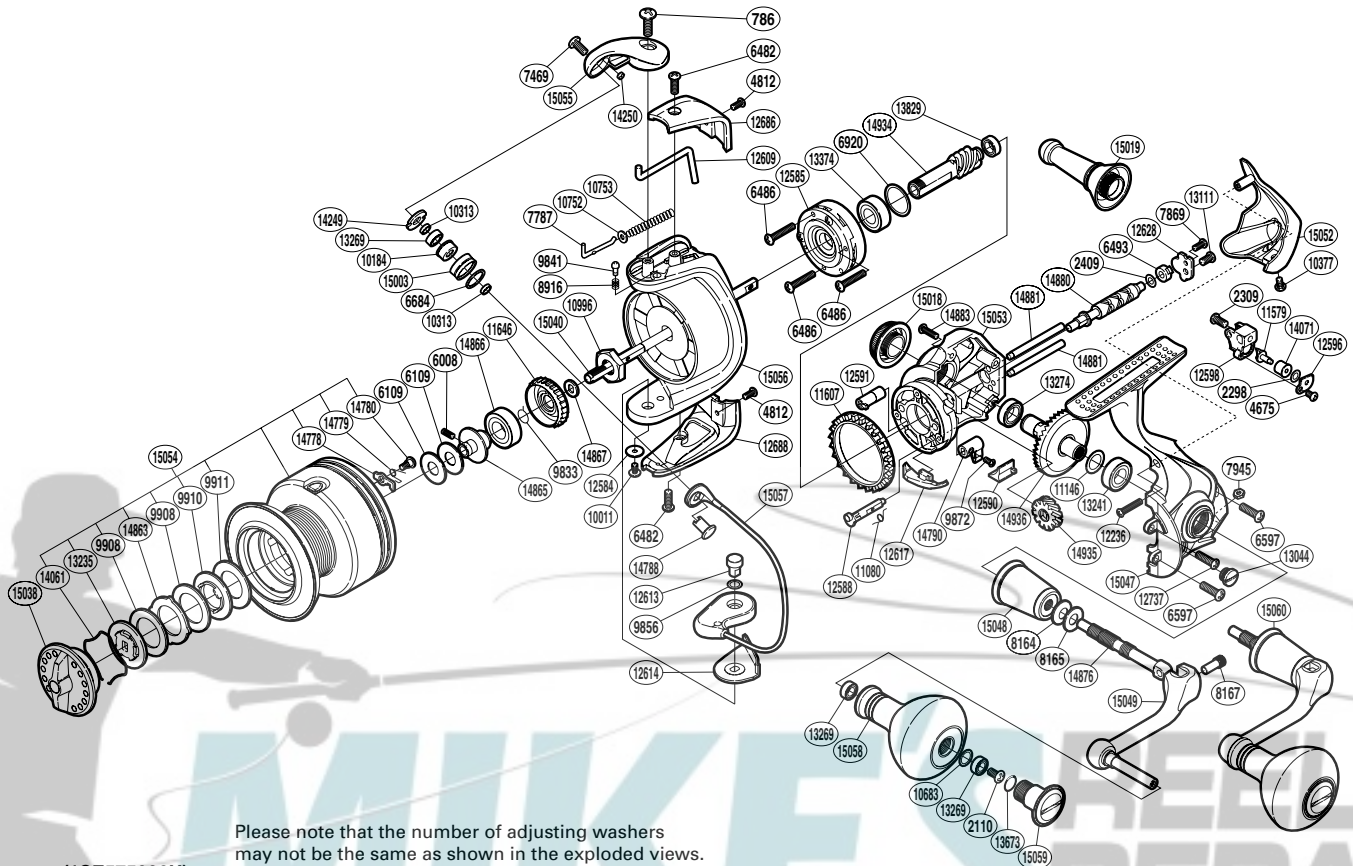

SHIMANO

SUSTAIN SA-RB

SA-5000FG

(1SE575006U)

Please note that the number of adjusting washers may not be the same as shown in the exploded views. (Adjustment will vary with each individual product.)

Part No.	Description	Part No.	Description	Part No.	Description
RD 0786	Screw	RD10753	Bail Spring	RD14778	Drag Click
RD 2110	Screw	RD10996	Rotor Nut	RD14779	Drag Click Spring
RD 2298	Spacer	RD11080	Anti-Reverse Cam Spring	RD14780	Screw
RD 2309	Screw	RD11146	Washer	RD14788	Line Roller Support
RD 2409	Spacer	RD11579	Oscillating Pawl	RD14790	Anti-Reverse Lever
RD 4675	Screw	RD11607	Friction Ring	RD14863	Eared Washer
RD 4812	Screw	RD11646	Drag Click Ratchet	RD14865	Bearing Bushing
RD 6008	Set Screw	RD12236	Screw	RD14866	Ball Bearing
RD 6109	Spool Washer	RD12584	Washer	RD14867	Spool Support
RD 6482	Screw	RD12585	Roller Clutch Assembly	RD14876	Handle Shaft
RD 6486	Screw	RD12588	Anti-Reverse Cam	RD14880	Worm Shaft
RD 6493	Worm Bushing (rear)	RD12590	Anti-Reverse Lever Cover	RD14881	Oscillating Guide
RD 6597	Screw	RD12591	Worm Bushing (front)	RD14883	Screw
RD 6684	Line Roller Spacer	RD12596	Oscillating Pawl Cover	RD14934	Pinion Gear
RD 6920	Spacer	RD12598	Oscillating Slider	RD14935	Idle Gear
RD 7469	Screw	RD12609	Bail Trip Lever	RD14936	Drive Gear
RD 7787	Bail Spring Guide A	RD12613	Bail Hold Support Shaft	RD15003	Line Roller
RD 7869	Screw	RD12614	Bail Hold Support Spacer	RD15018	Handle Screw Cap
RD 7945	Nut	RD12617	Bail Trip Strike	RD15038	Drag Knob
RD 8164	Coned Disc Spring	RD12628	Worm Shaft Retainer	RD15040	Main Shaft
RD 8165	Large Handle Shank Washer	RD12686	Bail Spring Cover	RD15047	Side Cover
RD 8167	Handle Shaft Screw	RD12688	Bail Hold Support Guard	RD15048	Handle Shaft Cover
RD 8916	Click Spring	RD12737	Screw	RD15049	Handle Shank Assembly
RD 9833	Ratchet Spring	RD13044	Oil Cap	RD15052	Rear Protector
RD 9841	Click Pin	RD13111	Screw	RD15053	Body
RD 9856	Washer	RD13235	Key Washer	RD15054	Spool Assembly
RD 9872	Screw	RD13241	Ball Bearing	RD15055	Bail Arm
RD 9908	Drag Washer	RD13269	Ball Bearing	RD15056	Rotor
RD 9910	Key Washer	RD13274	Ball Bearing	RD15057	Bail Assembly
RD 9911	Drag Washer	RD13374	Ball Bearing	RD15058	Handle Knob
RD10011	Screw	RD13673	O Ring	RD15059	Handle Knob Seal
RD10184	Line Roller Bushing	RD13829	Ball Bearing	RD15060	Handle Assembly
RD10313	Bearing Spacer	RD14061	Drag Washers Retainer		
RD10377	Screw	RD14071	Oscillating Slider Bushing		
RD10683	Washer	RD14249	Line Roller Plate		
RD10752	Bail Spring Guide A Support	RD14250	Line Roller Oil Cap	RD15019	Reel Stand (accessory)