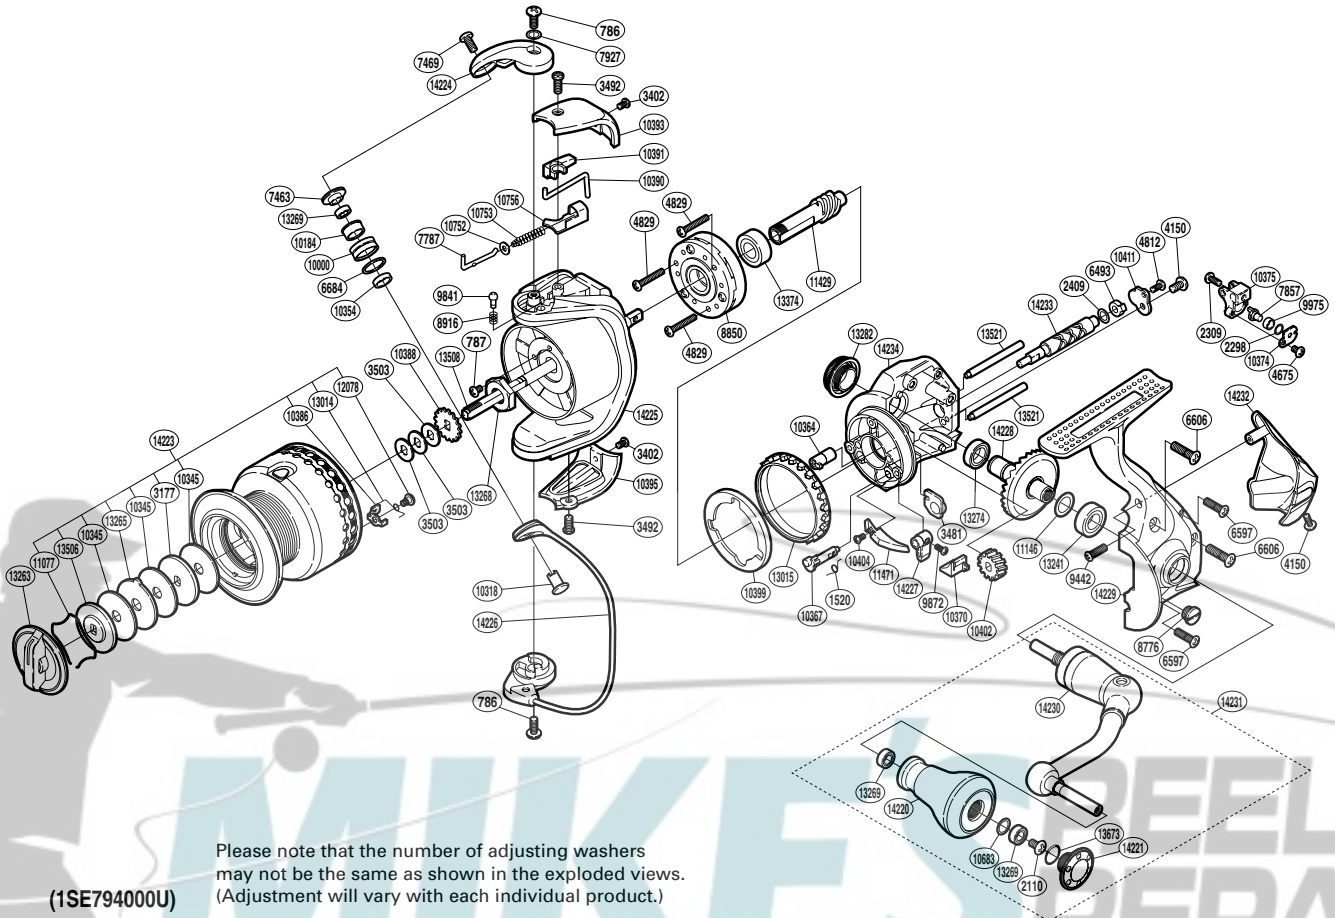

SHIMANO

STRADIC C14 SA-RB

STCI4-4000F

(1SE794000U)

Please note that the number of adjusting washers may not be the same as shown in the exploded views. (Adjustment will vary with each individual product.)