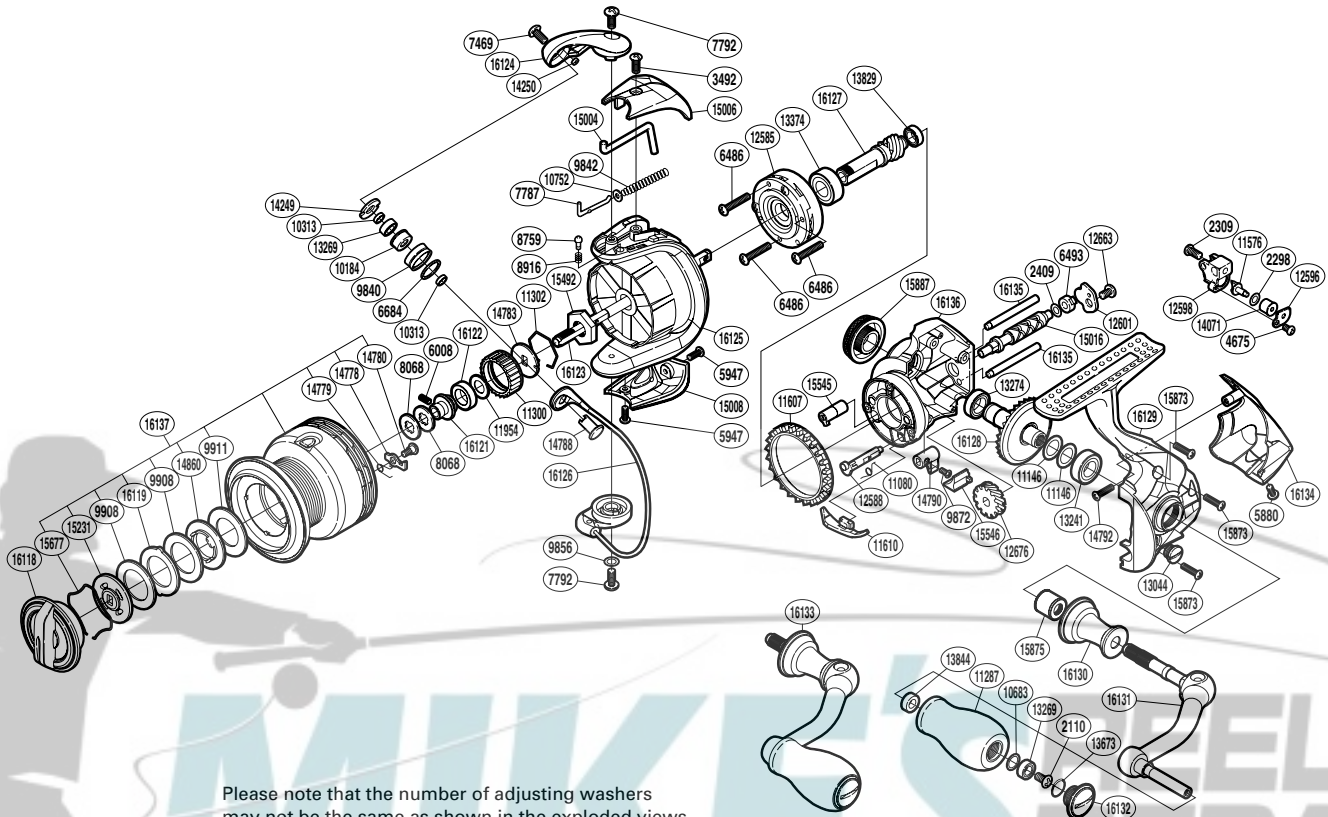

SHIMANO

STRADIC **C14+** SA-RB

STCI4+3000FA

(51SE793001U)

Please note that the number of adjusting washers may not be the same as shown in the exploded views. (Adjustment will vary with each individual product.)