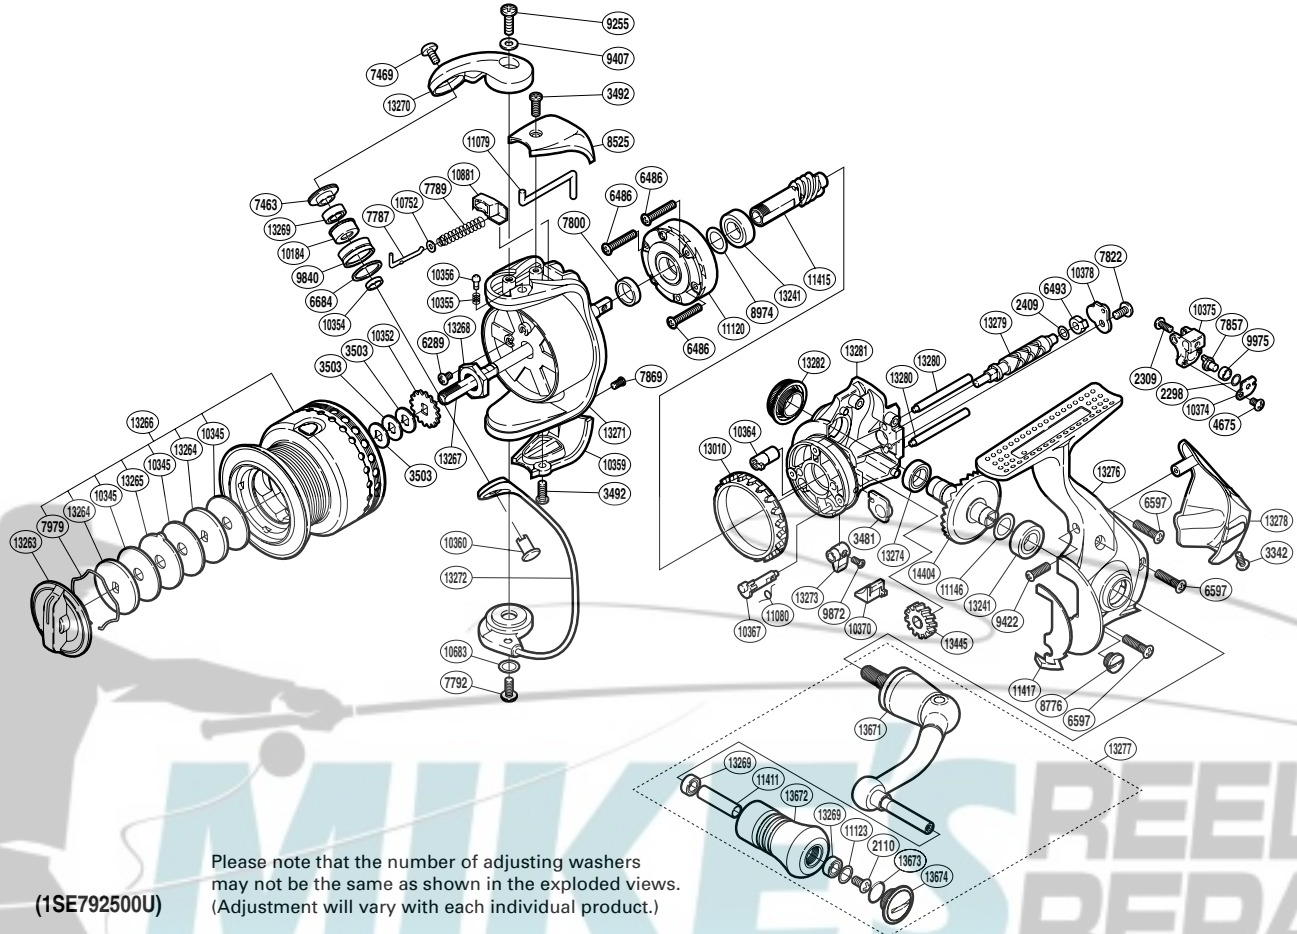

SHIMANO

STRADIC C14 S A-RB

STCI4-2500F

Part No.	Description	Part No.	Description	Part No.	Description
RD 2110	Screw	RD 9442	Screw	RD13010	Friction Ring
RD 2298	Spacer	RD 9840	Line Roller	RD13241	Ball Bearing
RD 2309	Screw	RD 9872	Screw	RD13263	Drag Knob
RD 2409	Spacer	RD 9975	Oscillating Slider Bushing	RD13264	Key Washer
RD 3342	Screw	RD10184	Line Roller Bushing	RD13265	Eared Washer
RD 3481	Bushing	RD10345	Drag Washer	RD13266	Spool Assembly
RD 3492	Screw	RD10352	Spool Support	RD13267	Main Shaft
RD 3503	Spool Washer	RD10354	Bearing Spacer	RD13268	Rotor Nut
RD 4675	Screw	RD10355	Click Spring	RD13269	Ball Bearing
RD 6289	Screw	RD10356	Click Pin	RD13270	Bail Arm
RD 6486	Screw	RD10359	Bail Hold Support Guard	RD13271	Rotor
RD 6493	Worm Bushing (rear)	RD10360	Line Roller Support	RD13272	Bail Assembly
RD 6597	Screw	RD10364	Worm Bushing (front)	RD13273	Anti-Reverse Lever
RD 6684	Line Roller Spacer	RD10367	Anti-Reverse Cam	RD13274	Ball Bearing
RD 7463	Line Roller Washer	RD10370	Anti-Reverse Lever Cover	RD13276	Side Cover
RD 7469	Screw	RD10374	Oscillating Pawl Cover	RD13277	Handle Assembly
RD 7787	Bail Spring Guide A	RD10375	Oscillating Slider	RD13278	Rear Protector
RD 7789	Bail Spring	RD10378	Worm Shaft Retainer	RD13279	Worm Shaft
RD 7792	Screw	RD10683	Washer	RD13280	Oscillating Guide
RD 7800	Rotor Ring	RD10752	Spring Guide A Support	RD13281	Body
RD 7822	Screw	RD10881	Bail Spring Seat	RD13282	Handle Screw Cap
RD 7857	Oscillating Pawl	RD11079	Bail Trip Lever	RD13445	Idle Gear
RD 7869	Screw	RD11080	Anti-Reverse Cam Spring	RD13671	Handle Shank Assembly
RD 7979	Drag Washers Retainer	RD11120	Roller Clutch Assembly	RD13672	Handle Knob
RD 8525	Bail Spring Cover	RD11123	Washer	RD13673	O Ring
RD 8776	Oil Cap	RD11146	Washer	RD13674	Handle Knob Seal
RD 8974	Washer	RD11411	Handle Knob Shaft Collar	RD14404	Drive Gear
RD 9255	Screw	RD11415	Pinion Gear		
RD 9407	Washer	RD11417	Bail Trip Strike		