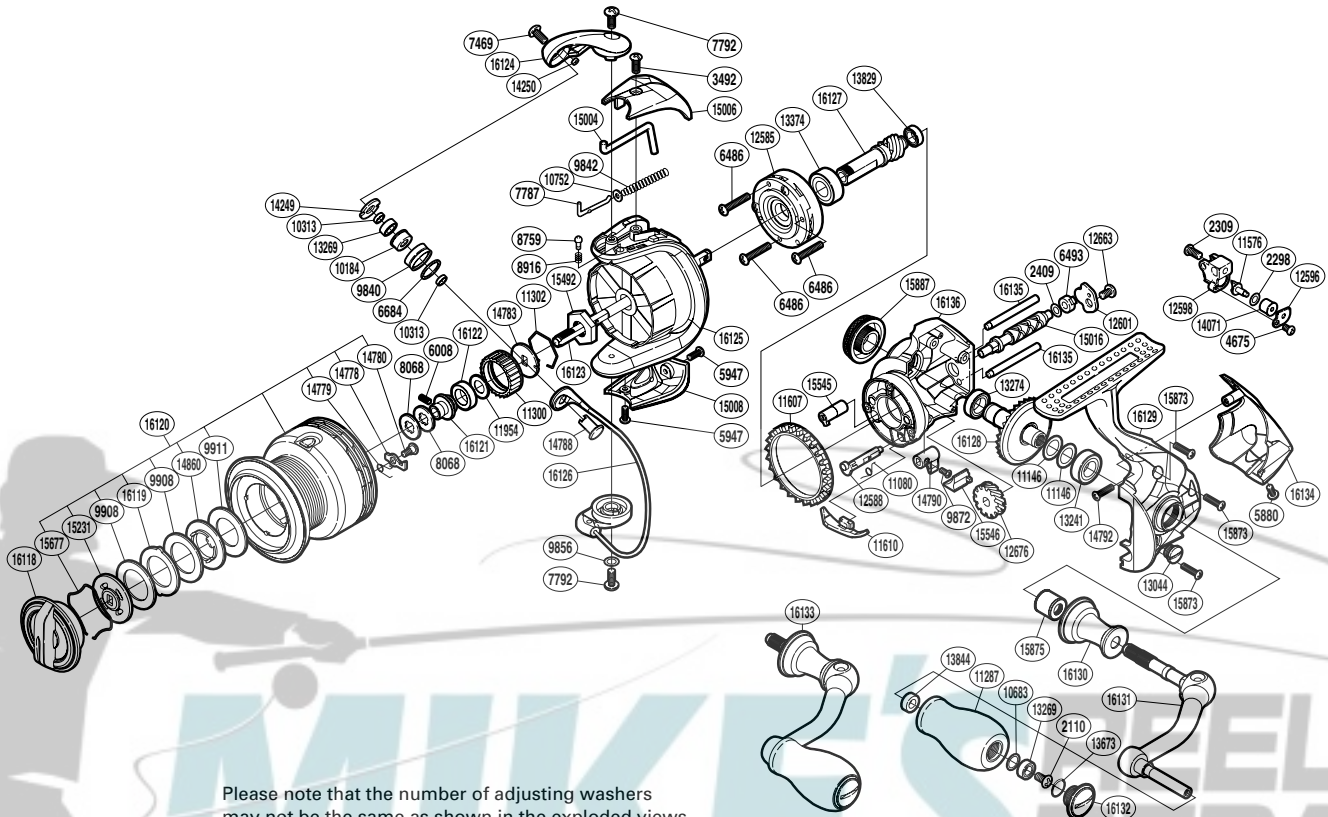

# SHIMANO

STRADIC **C14+** SA-RB

**STCI4+2500FA**

(51SE792501U)

Please note that the number of adjusting washers may not be the same as shown in the exploded views. (Adjustment will vary with each individual product.)