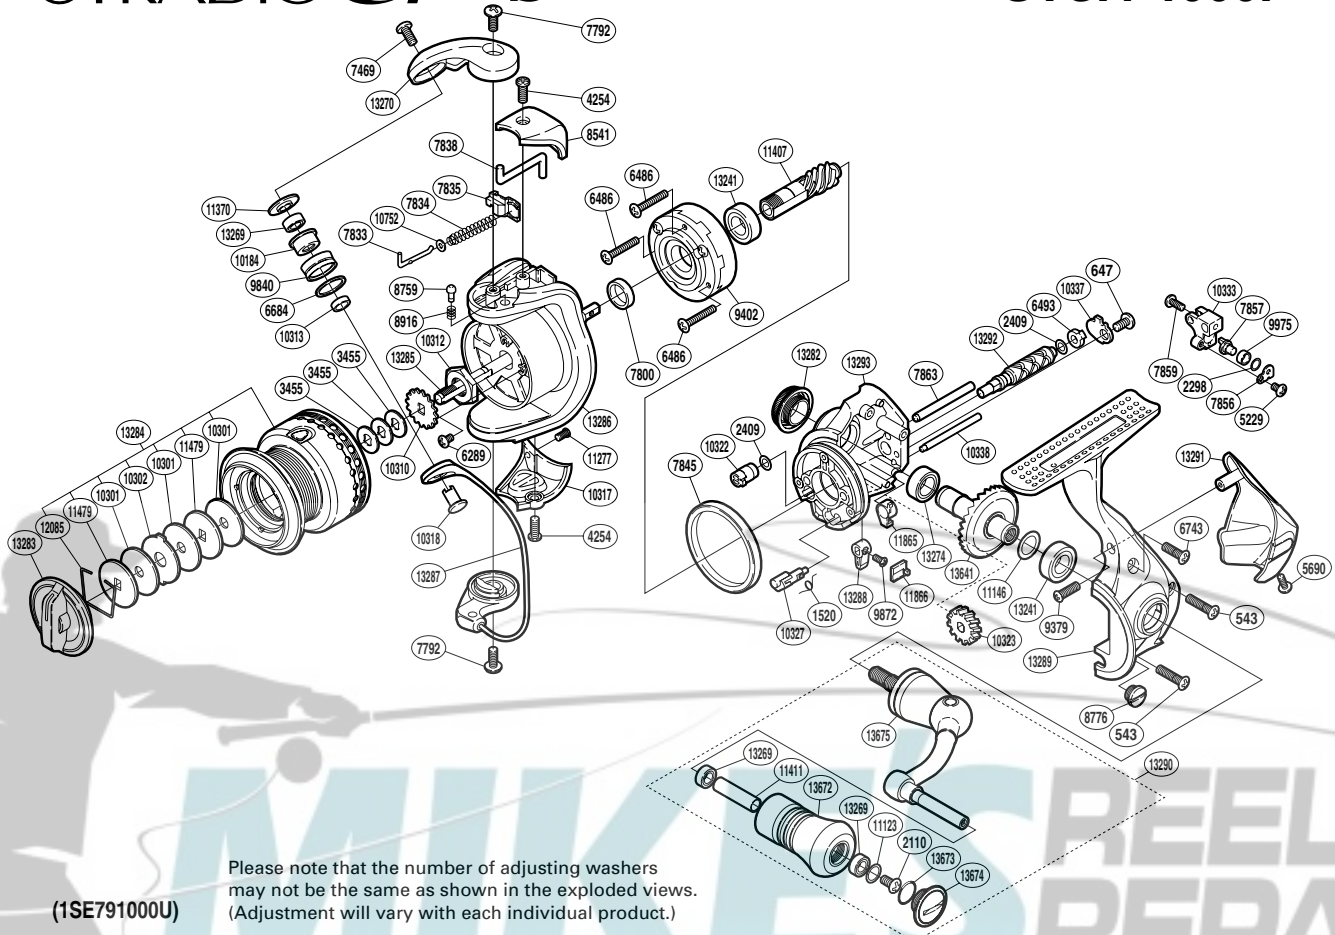

SHIMANO

STRADIC C14 SA-RB

STCI4-1000F

(1SE791000U)

Part No.	Description	Part No.	Description	Part No.	Description
RD 0543	Screw	RD 8759	Click Pin	RD11411	Handle Knob Shaft Collar
RD 0647	Screw	RD 8776	Oil Cap	RD11479	Key Washer
RD 1520	Anti-Reverse Cam Spring	RD 8916	Click Spring	RD11865	Pinion Gear Bushing
RD 2110	Screw	RD 9379	Screw	RD11866	Anti-Reverse Lever Cover
RD 2298	Spacer	RD 9402	Roller Clutch Assembly	RD12085	Drag Washers Retainer
RD 2409	Spacer	RD 9840	Line Roller	RD13241	Ball Bearing
RD 3455	Spool Washer	RD 9872	Screw	RD13269	Ball Bearing
RD 4254	Screw	RD 9975	Oscillating Slider Bushing	RD13270	Bail Arm
RD 5229	Screw	RD10184	Line Roller Bushing	RD13274	Ball Bearing
RD 5690	Screw	RD10301	Drag Washer	RD13282	Handle Screw Cap
RD 6289	Screw	RD10302	Eared Washer	RD13283	Drag Knob
RD 6486	Screw	RD10310	Spool Support	RD13284	Spool Assembly
RD 6493	Worm Bushing (rear)	RD10312	Rotor Nut	RD13285	Main Shaft
RD 6684	Line Roller Spacer	RD10313	Bearing Spacer	RD13286	Rotor
RD 6743	Screw	RD10317	Bail Hold Support Guard	RD13287	Bail Assembly
RD 7469	Screw	RD10318	Line Roller Support	RD13288	Anti-Reverse Lever
RD 7792	Screw	RD10322	Worm Bushing (front)	RD13289	Side Cover
RD 7800	Rotor Ring	RD10323	Idle Gear	RD13290	Handle Assembly
RD 7833	Bail Spring Guide A	RD10327	Anti-Reverse Cam	RD13291	Rear Protector
RD 7834	Bail Spring	RD10333	Oscillating Slider	RD13292	Worm Shaft
RD 7835	Bail Spring Seat	RD10337	Worm Shaft Retainer	RD13293	Body
RD 7838	Bail Trip Lever	RD10338	Oscillating Guide B	RD13641	Drive Gear
RD 7845	Friction Ring	RD10752	Spring Guide A Support	RD13672	Handle Knob
RD 7856	Oscillating Pawl Cover	RD11123	Washer	RD13673	O Ring
RD 7857	Oscillating Pawl	RD11146	Washer	RD13674	Handle Knob Seal
RD 7859	Screw	RD11277	Screw	RD13675	Handle Shank Assembly
RD 7863	Oscillating Guide A	RD11370	Line Roller Washer		
RD 8541	Bail Spring Cover	RD11407	Pinion Gear		