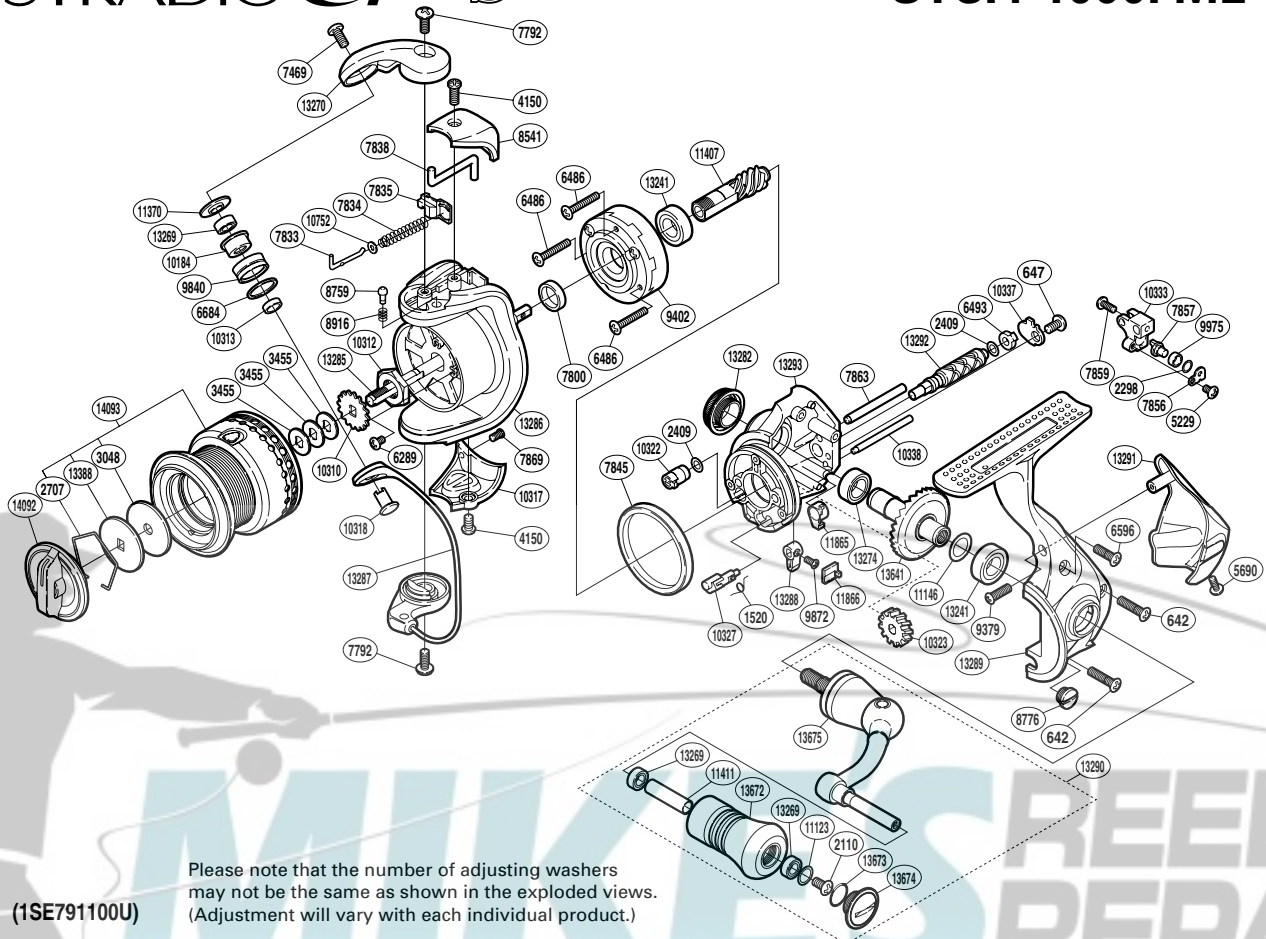

SHIMANO

STRADIC C14 SA-RB

STCI4-1000FML

Part No.	Description	Part No.	Description	Part No.	Description
RD 0642	Screw	RD 7859	Screw	RD11370	Line Roller Washer
RD 0647	Screw	RD 7863	Oscillating Guide A	RD11407	Pinion Gear
RD 1520	Anti-Reverse Cam Spring	RD 7869	Screw	RD11411	Handle Knob Shaft Collar
RD 2110	Screw	RD 8541	Bail Spring Cover	RD11865	Pinion Gear Bushing
RD 2298	Spacer	RD 8759	Click Pin	RD11866	Anti-Reverse Lever Cover
RD 2409	Spacer	RD 8776	Oil Cap	RD13241	Ball Bearing
RD 2707	Drag Washers Retainer	RD 8916	Click Spring	RD13269	Ball Bearing
RD 3048	Drag Washer	RD 9379	Screw	RD13270	Bail Arm
RD 3455	Spool Washer	RD 9402	Roller Clutch Assembly	RD13274	Ball Bearing
RD 4150	Screw	RD 9840	Line Roller	RD13282	Handle Screw Cap
RD 5229	Screw	RD 9872	Screw	RD13285	Main Shaft
RD 5690	Screw	RD 9975	Oscillating Slider Bushing	RD13286	Rotor
RD 6289	Screw	RD10184	Line Roller Bushing	RD13287	Bail Assembly
RD 6486	Screw	RD10310	Spool Support	RD13288	Anti-Reverse Lever
RD 6493	Worm Bushing (rear)	RD10312	Rotor Nut	RD13289	Side Cover
RD 6596	Screw	RD10313	Bearing Spacer	RD13290	Handle Assembly
RD 6684	Line Roller Spacer	RD10317	Bail Hold Support Guard	RD13291	Rear Protector
RD 7469	Screw	RD10318	Line Roller Support	RD13292	Worm Shaft
RD 7792	Screw	RD10322	Worm Bushing (front)	RD13293	Body
RD 7800	Rotor Ring	RD10323	Idle Gear	RD13388	Key Washer
RD 7833	Bail Spring Guide A	RD10327	Anti-Reverse Cam	RD13641	Drive Gear
RD 7834	Bail Spring	RD10333	Oscillating Slider	RD13672	Handle Knob
RD 7835	Bail Spring Seat	RD10337	Worm Shaft Retainer	RD13673	O Ring
RD 7838	Bail Trip Lever	RD10338	Oscillating Guide B	RD13674	Handle Knob Seal
RD 7845	Friction Ring	RD10752	Spring Guide A Support	RD13675	Handle Shank Assembly
RD 7856	Oscillating Pawl Cover	RD11123	Washer	RD14092	Drag Knob
RD 7857	Oscillating Pawl	RD11146	Washer	RD14093	Spool Assembly