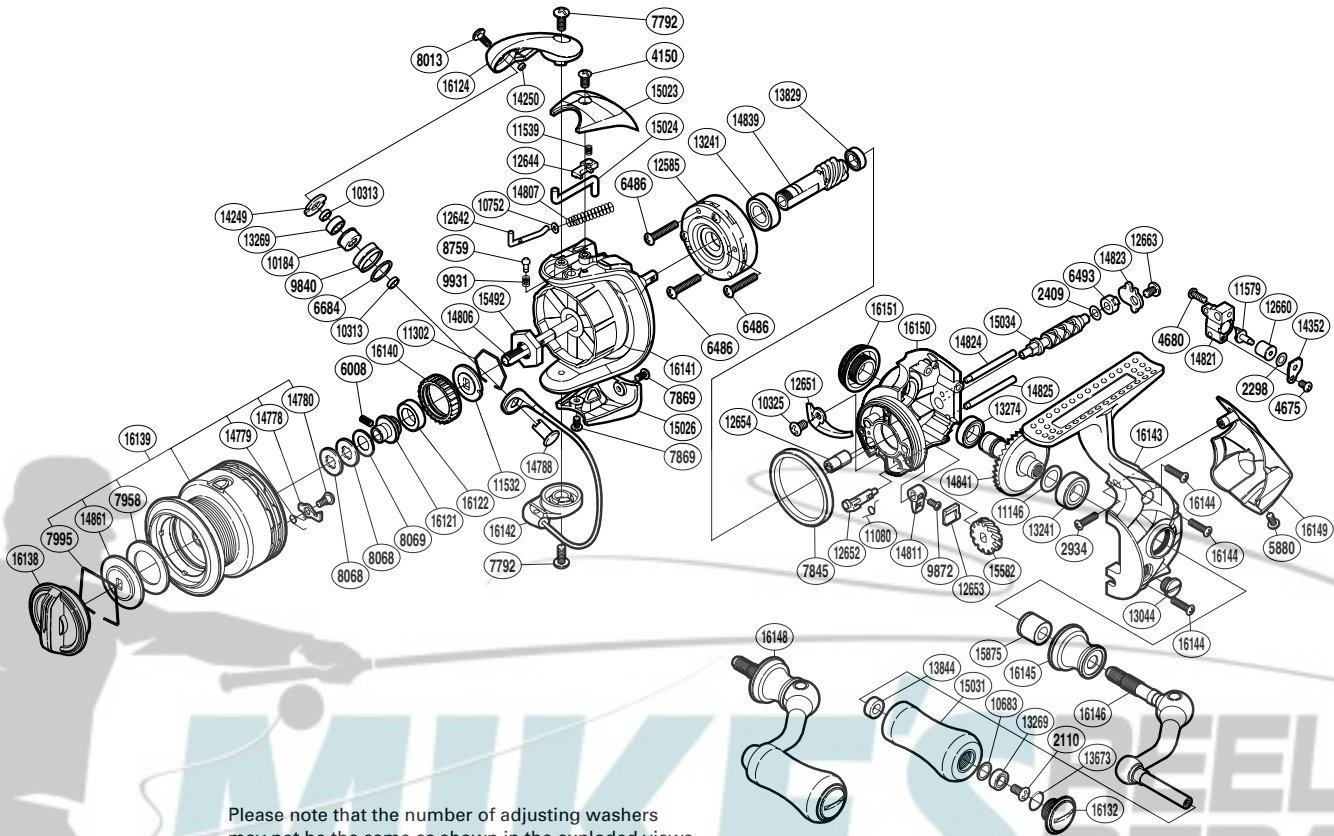

SHIMANO

STRADIC **C14+** SA-RB

STCI4+1000FA

(51SE791001U)

Please note that the number of adjusting washers may not be the same as shown in the exploded views. (Adjustment will vary with each individual product.)