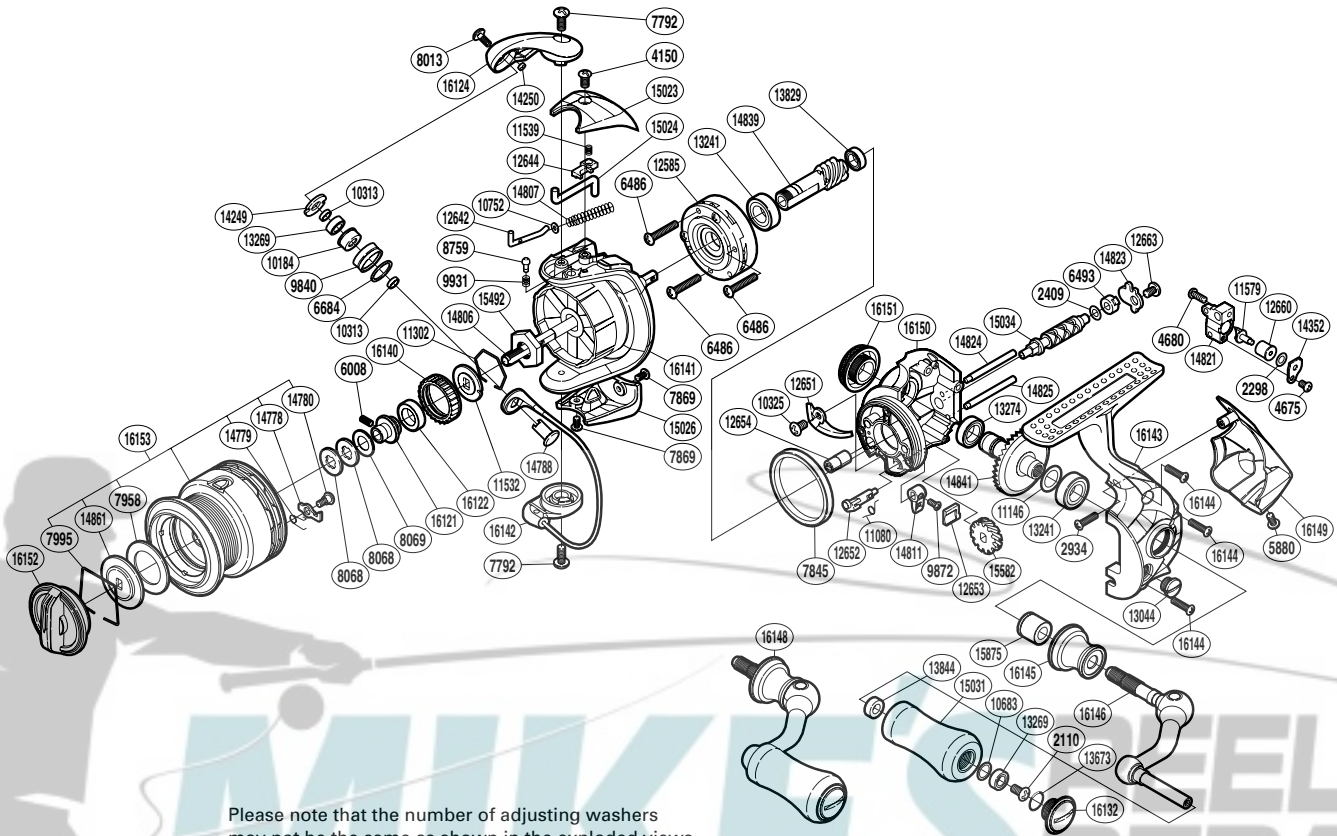

# SHIMANO

STRADIC **C14+** SA-RB

**STCI4+1000FAML**

(51SE791101U)

Please note that the number of adjusting washers may not be the same as shown in the exploded views. (Adjustment will vary with each individual product.)