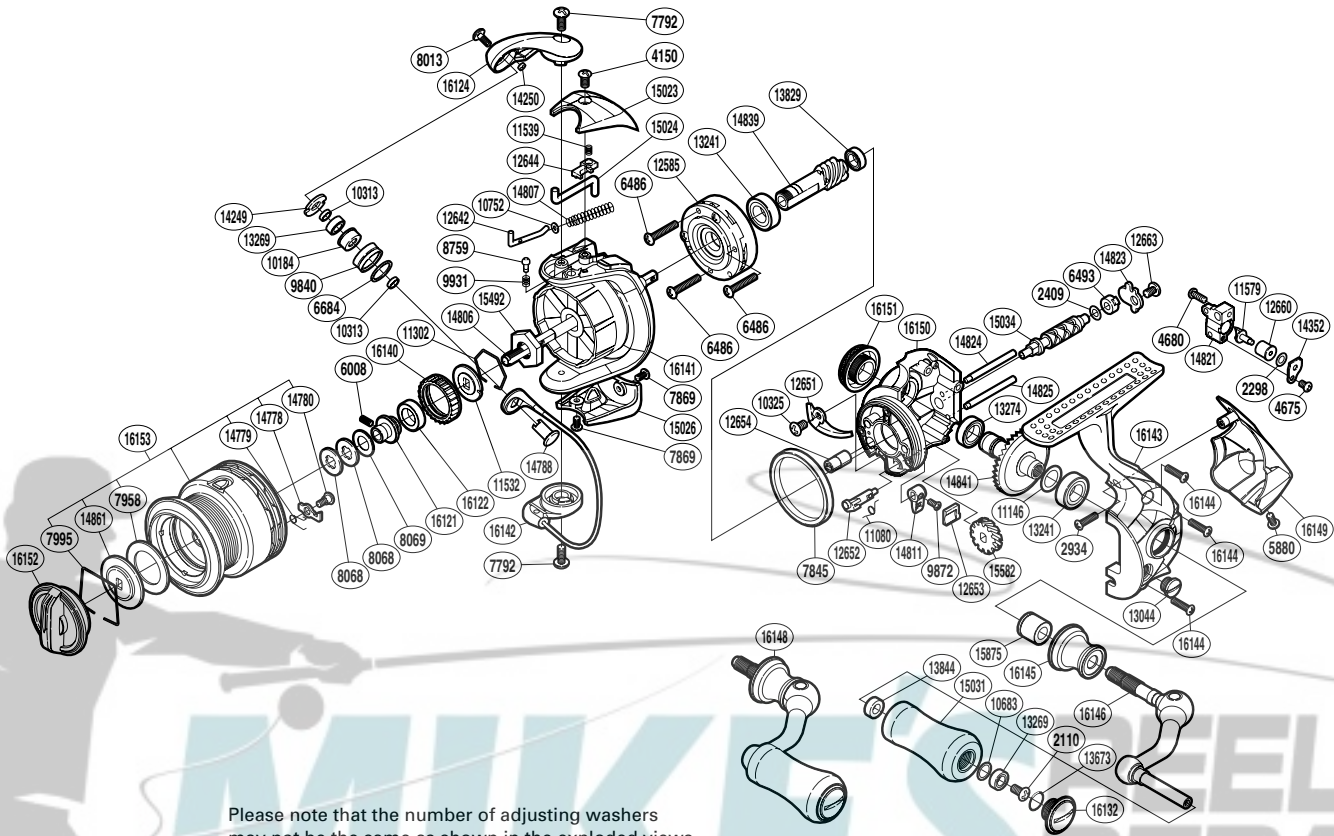

# SHIMANO

STRADIC **C14+** SA-RB

STCI4+1000FAML

(51SE791101U)

Please note that the number of adjusting washers may not be the same as shown in the exploded views. (Adjustment will vary with each individual product.)