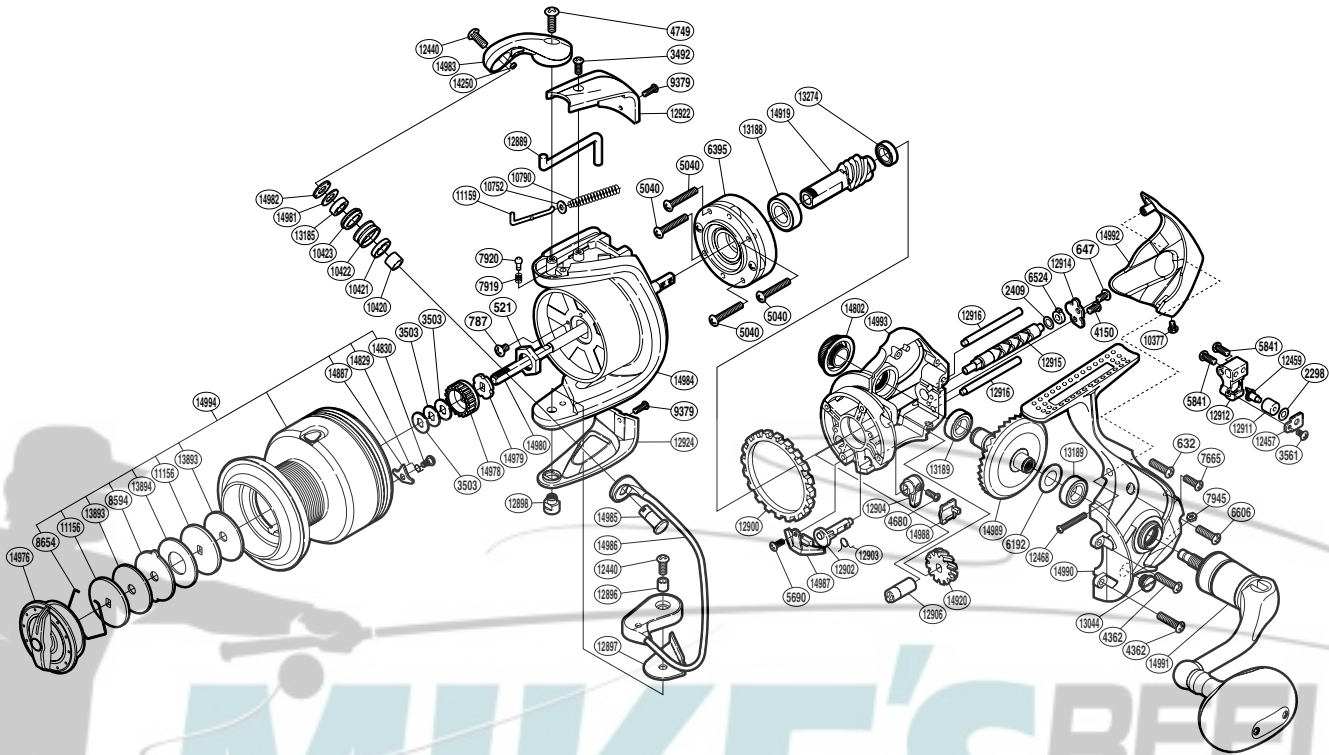

# SHIMANO

STRADIC  A-RB

ST-8000FJ

(1SE458010U) Please note that the number of adjusting washers may not be the same as shown in the exploded views. (Adjustment will vary with each individual product.)

Part No.	Description	Part No.	Description	Part No.	Description
RD 0521	Rotor Nut	RD10422	Line Roller	RD13274	Ball Bearing
RD 0632	Screw	RD10423	Line Roller Bushing	RD13893	Drag Washer
RD 0647	Screw	RD10752	Spring Guide A Support	RD13894	Drag Washer
RD 0787	Screw	RD10790	Bail Spring	RD14250	Line Roller Oil Cap
RD 2298	Spacer	RD11156	Key Washer	RD14802	Handle Screw Cap
RD 2409	Spacer	RD11159	Bail Spring Guide A	RD14829	Drag Click Spring
RD 3492	Screw	RD12440	Screw	RD14830	Screw
RD 3503	Spool Washer	RD12457	Oscillating Pawl Cover	RD14887	Drag Click
RD 3561	Screw	RD12459	Oscillating Pawl	RD14919	Pinion Gear
RD 4150	Screw	RD12468	Screw	RD14920	Idle Gear
RD 4362	Screw	RD12889	Bail Trip Lever	RD14976	Drag Knob
RD 4680	Screw	RD12896	Screw Collar	RD14978	Spool Support A
RD 4749	Screw	RD12897	Bail Hold Support Spacer	RD14979	Spool Support B
RD 5040	Screw	RD12898	Bail Hold Support Shaft	RD14980	Main Shaft
RD 5690	Screw	RD12900	Friction Ring	RD14981	Line Roller Washer
RD 5841	Screw	RD12902	Anti-Reverse Cam	RD14982	Line Roller Plate
RD 6192	Washer	RD12903	Anti-Reverse Cam Spring	RD14983	Bail Arm
RD 6395	Roller Clutch Assembly	RD12904	Anti-Reverse Lever	RD14984	Rotor
RD 6524	Worm Bushing (rear)	RD12906	Worm Bushing (front)	RD14985	Line Roller Support
RD 6606	Screw	RD12911	Oscillating Slider Bushing	RD14986	Bail Assembly
RD 7665	Screw	RD12912	Oscillating Slider	RD14987	Bail Trip Strike
RD 7919	Click Spring	RD12914	Worm Shaft Retainer	RD14988	Anti-Reverse Lever Cover
RD 7920	Click Pin	RD12915	Worm Shaft	RD14989	Drive Gear
RD 7945	Nut	RD12916	Oscillating Guide	RD14990	Side Cover
RD 8594	Eared Washer	RD12922	Bail Spring Cover	RD14991	Handle Assembly
RD 8654	Drag Washers Retainer	RD12924	Bail Hold Support Guard	RD14992	Rear Protector
RD 9379	Screw	RD13044	Oil Cap	RD14993	Body
RD10377	Screw	RD13185	Ball Bearing	RD14994	Spool Assembly
RD10420	Bearing Spacer	RD13188	Ball Bearing		
RD10421	Line Roller Collar	RD13189	Ball Bearing		