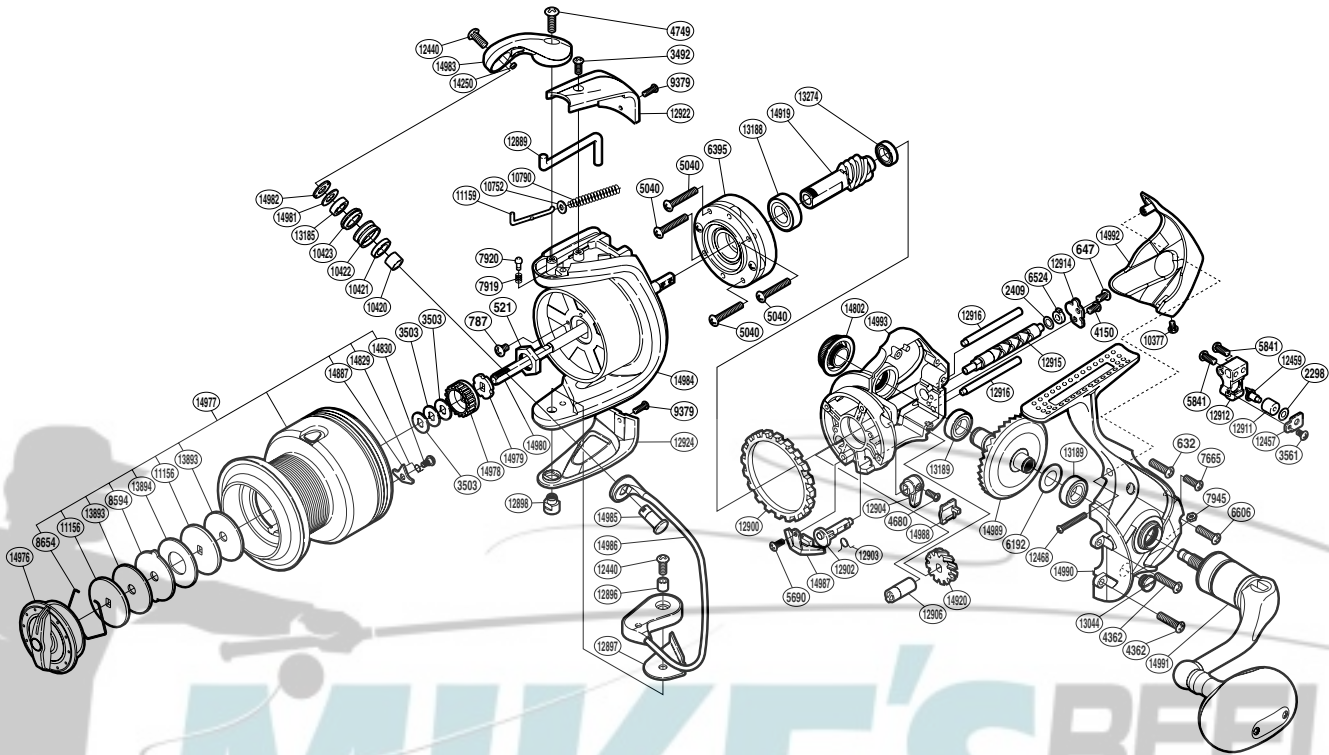

SHIMANO

STRADIC  A-RB

ST-6000FJ

(1SE456010U) Please note that the number of adjusting washers may not be the same as shown in the exploded views. (Adjustment will vary with each individual product.)

Part No.	Description	Part No.	Description	Part No.	Description
RD 0521	Rotor Nut	RD10422	Line Roller	RD13274	Ball Bearing
RD 0632	Screw	RD10423	Line Roller Bushing	RD13893	Drag Washer
RD 0647	Screw	RD10752	Spring Guide A Support	RD13894	Drag Washer
RD 0787	Screw	RD10790	Bail Spring	RD14250	Line Roller Oil Cap
RD 2298	Spacer	RD11156	Key Washer	RD14802	Handle Screw Cap
RD 2409	Spacer	RD11159	Bail Spring Guide A	RD14829	Drag Click Spring
RD 3492	Screw	RD12440	Screw	RD14830	Screw
RD 3503	Spool Washer	RD12457	Oscillating Pawl Cover	RD14887	Drag Click
RD 3561	Screw	RD12459	Oscillating Pawl	RD14919	Pinion Gear
RD 4150	Screw	RD12468	Screw	RD14920	Idle Gear
RD 4362	Screw	RD12889	Bail Trip Lever	RD14976	Drag Knob
RD 4680	Screw	RD12896	Screw Collar	RD14977	Spool Assembly
RD 4749	Screw	RD12897	Bail Hold Support Spacer	RD14978	Spool Support A
RD 5040	Screw	RD12898	Bail Hold Support Shaft	RD14979	Spool Support B
RD 5690	Screw	RD12900	Friction Ring	RD14980	Main Shaft
RD 5841	Screw	RD12902	Anti-Reverse Cam	RD14981	Line Roller Washer
RD 6192	Washer	RD12903	Anti-Reverse Cam Spring	RD14982	Line Roller Plate
RD 6395	Roller Clutch Assembly	RD12904	Anti-Reverse Lever	RD14983	Bail Arm
RD 6524	Worm Bushing (rear)	RD12906	Worm Bushing (front)	RD14984	Rotor
RD 6606	Screw	RD12911	Oscillating Slider Bushing	RD14985	Line Roller Support
RD 7665	Screw	RD12912	Oscillating Slider	RD14986	Bail Assembly
RD 7919	Click Spring	RD12914	Worm Shaft Retainer	RD14987	Bail Trip Strike
RD 7920	Click Pin	RD12915	Worm Shaft	RD14988	Anti-Reverse Lever Cover
RD 7945	Nut	RD12916	Oscillating Guide	RD14989	Drive Gear
RD 8594	Eared Washer	RD12922	Bail Spring Cover	RD14990	Side Cover
RD 8654	Drag Washers Retainer	RD12924	Bail Hold Support Guard	RD14991	Handle Assembly
RD 9379	Screw	RD13044	Oil Cap	RD14992	Rear Protector
RD10377	Screw	RD13185	Ball Bearing	RD14993	Body
RD10420	Bearing Spacer	RD13188	Ball Bearing		
RD10421	Line Roller Collar	RD13189	Ball Bearing		