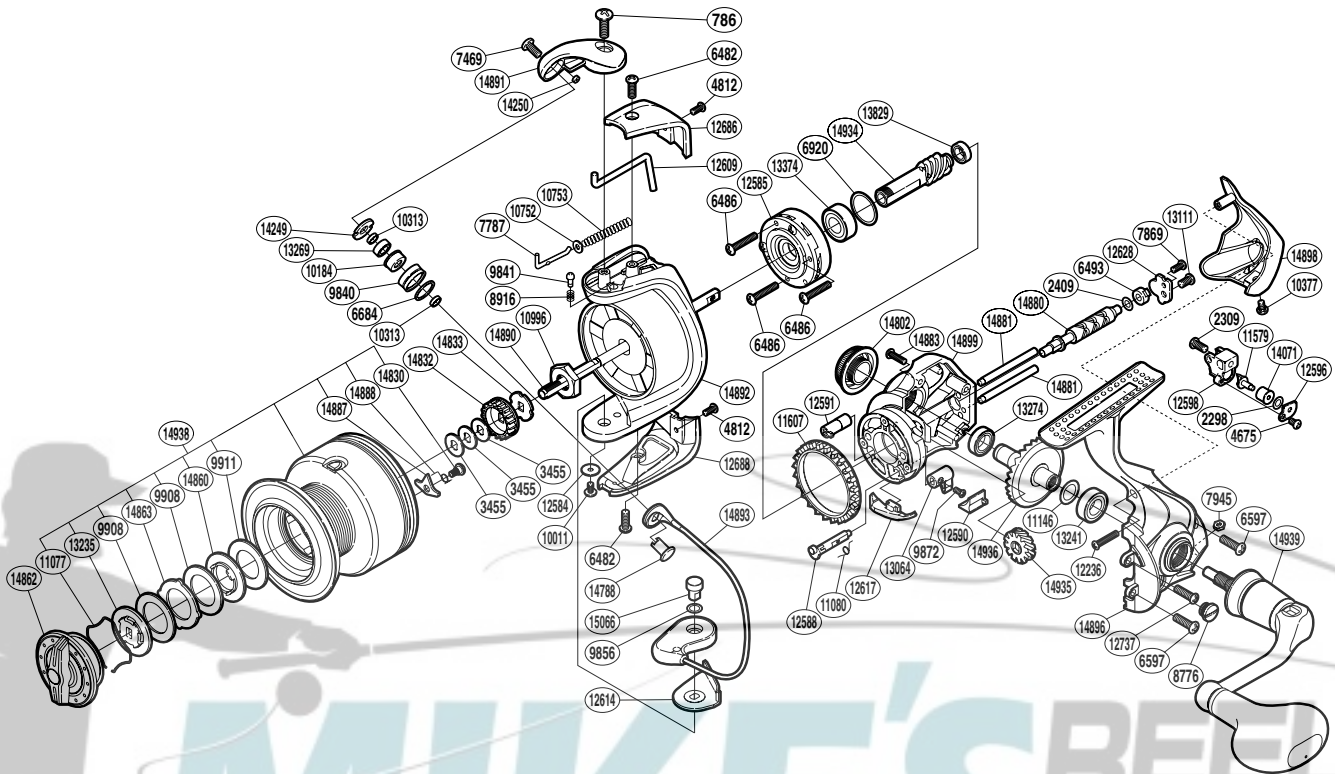

# SHIMANO

STRADIC 

ST-5000FJ

(1SE455010U) Please note that the number of adjusting washers may not be the same as shown in the exploded views. (Adjustment will vary with each individual product.)

Part No.	Description	Part No.	Description	Part No.	Description
RD 0786	Screw	RD10753	Bail Spring	RD14071	Oscillating Slider Bushing
RD 2298	Spacer	RD10996	Rotor Nut	RD14249	Line Roller Plate
RD 2309	Screw	RD11077	Drag Washers Retainer	RD14250	Line Roller Oil Cap
RD 2409	Spacer	RD11080	Anti-Reverse Cam Spring	RD14788	Line Roller Support
RD 3455	Spool Washer	RD11146	Washer	RD14802	Handle Screw Cap
RD 4675	Screw	RD11579	Oscillating Pawl	RD14830	Screw
RD 4812	Screw	RD11607	Friction Ring	RD14832	Spool Support A
RD 6482	Screw	RD12236	Screw	RD14833	Spool Support B
RD 6486	Screw	RD12584	Washer	RD14860	Key Washer
RD 6493	Worm Bushing (rear)	RD12585	Roller Clutch Assembly	RD14862	Drag Knob
RD 6597	Screw	RD12588	Anti-Reverse Cam	RD14863	Eared Washer
RD 6684	Line Roller Spacer	RD12590	Anti-Reverse Lever Cover	RD14880	Worm Shaft
RD 6920	Spacer	RD12591	Worm Bushing (front)	RD14881	Oscillating Guide
RD 7469	Screw	RD12596	Oscillating Pawl Cover	RD14883	Screw
RD 7787	Bail Spring Guide A	RD12598	Oscillating Slider	RD14887	Drag Click
RD 7869	Screw	RD12609	Bail Trip Lever	RD14888	Click Spring
RD 7945	Nut	RD12614	Bail Hold Support Spacer	RD14890	Main Shaft
RD 8776	Oil Cap	RD12617	Bail Trip Strike	RD14891	Bail Arm
RD 8916	Click Spring	RD12628	Worm Shaft Retainer	RD14892	Rotor
RD 9840	Line Roller	RD12686	Bail Spring Cover	RD14893	Bail Assembly
RD 9841	Click Pin	RD12688	Bail Hold Support Guard	RD14896	Side Cover
RD 9856	Washer	RD12737	Screw	RD14898	Rear Protector
RD 9872	Screw	RD13064	Anti-Reverse Lever	RD14899	Body
RD 9908	Drag Washer	RD13111	Screw	RD14934	Pinion Gear
RD 9911	Drag Washer	RD13235	Key Washer	RD14935	Idle Gear
RD10011	Screw	RD13241	Ball Bearing	RD14936	Drive Gear
RD10184	Line Roller Bushing	RD13269	Ball Bearing	RD14938	Spool Assembly
RD10313	Bearing Spacer	RD13274	Ball Bearing	RD14939	Handle Assembly
RD10377	Screw	RD13374	Ball Bearing	RD15066	Bail Hold Support Shaft
RD10752	Bail Spring Guide A Support	RD13829	Ball Bearing		