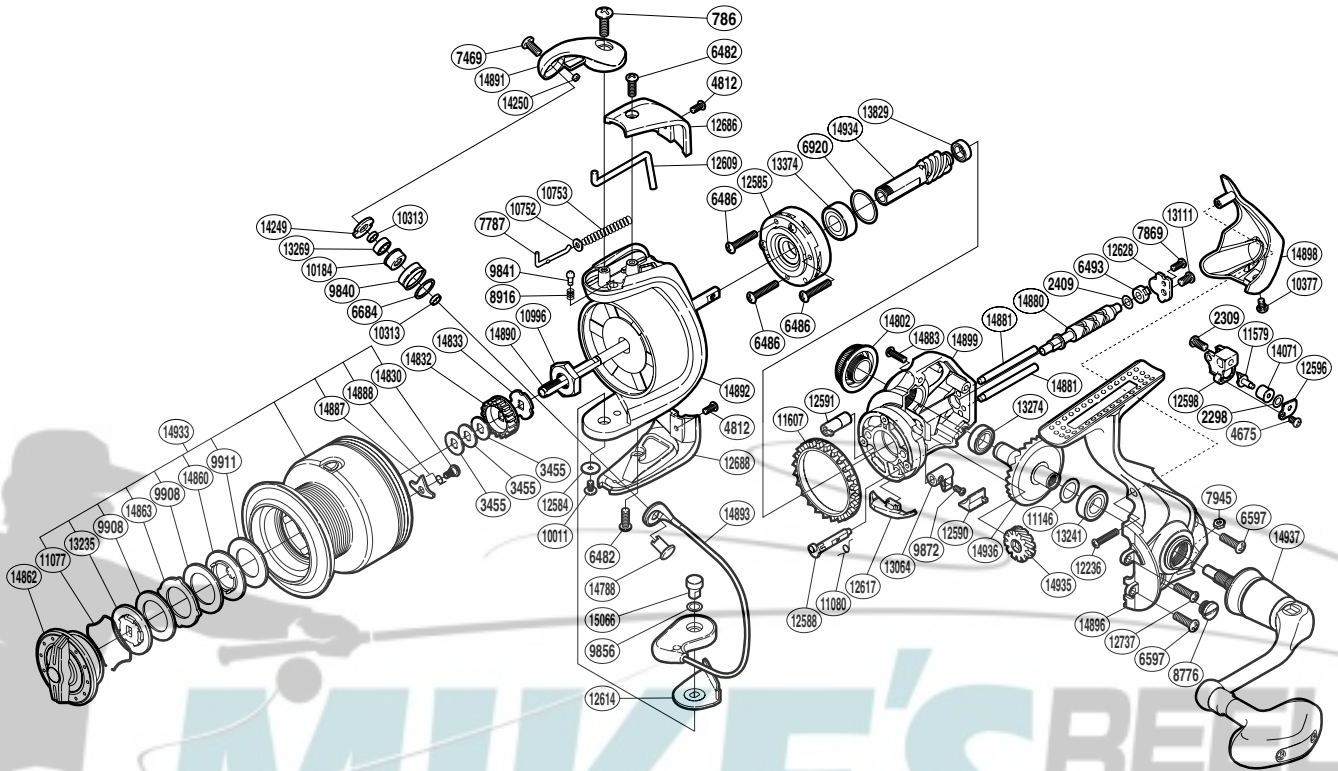

# SHIMANO

STRADIC  A-RB

ST-4000FJ

(1SE454010U) Please note that the number of adjusting washers may not be the same as shown in the exploded views. (Adjustment will vary with each individual product.)

Part No.	Description	Part No.	Description	Part No.	Description
RD 0786	Screw	RD10753	Bail Spring	RD14071	Oscillating Slider Bushing
RD 2298	Spacer	RD10996	Rotor Nut	RD14249	Line Roller Plate
RD 2309	Screw	RD11077	Drag Washers Retainer	RD14250	Line Roller Oil Cap
RD 2409	Spacer	RD11080	Anti-Reverse Cam Spring	RD14788	Line Roller Support
RD 3455	Spool Washer	RD11146	Washer	RD14802	Handle Screw Cap
RD 4675	Screw	RD11579	Oscillating Pawl	RD14830	Screw
RD 4812	Screw	RD11607	Friction Ring	RD14832	Spool Support A
RD 6482	Screw	RD12236	Screw	RD14833	Spool Support B
RD 6486	Screw	RD12584	Washer	RD14860	Key Washer
RD 6493	Worm Bushing (rear)	RD12585	Roller Clutch Assembly	RD14862	Drag Knob
RD 6597	Screw	RD12588	Anti-Reverse Cam	RD14863	Eared Washer
RD 6684	Line Roller Spacer	RD12590	Anti-Reverse Lever Cover	RD14880	Worm Shaft
RD 6920	Spacer	RD12591	Worm Bushing (front)	RD14881	Oscillating Guide
RD 7469	Screw	RD12596	Oscillating Pawl Cover	RD14883	Screw
RD 7787	Bail Spring Guide A	RD12598	Oscillating Slider	RD14887	Drag Click
RD 7869	Screw	RD12609	Bail Trip Lever	RD14888	Click Spring
RD 7945	Nut	RD12614	Bail Hold Support Spacer	RD14890	Main Shaft
RD 8776	Oil Cap	RD12617	Bail Trip Strike	RD14891	Bail Arm
RD 8916	Click Spring	RD12628	Worm Shaft Retainer	RD14892	Rotor
RD 9840	Line Roller	RD12686	Bail Spring Cover	RD14893	Bail Assembly
RD 9841	Click Pin	RD12688	Bail Hold Support Guard	RD14896	Side Cover
RD 9856	Washer	RD12737	Screw	RD14898	Rear Protector
RD 9872	Screw	RD13064	Anti-Reverse Lever	RD14899	Body
RD 9908	Drag Washer	RD13111	Screw	RD14933	Spool Assembly
RD 9911	Drag Washer	RD13235	Key Washer	RD14934	Pinion Gear
RD10011	Screw	RD13241	Ball Bearing	RD14935	Idle Gear
RD10184	Line Roller Bushing	RD13269	Ball Bearing	RD14936	Drive Gear
RD10313	Bearing Spacer	RD13274	Ball Bearing	RD14937	Handle Assembly
RD10377	Screw	RD13374	Ball Bearing	RD15066	Bail Hold Support Shaft
RD10752	Bail Spring Guide A Support	RD13829	Ball Bearing		