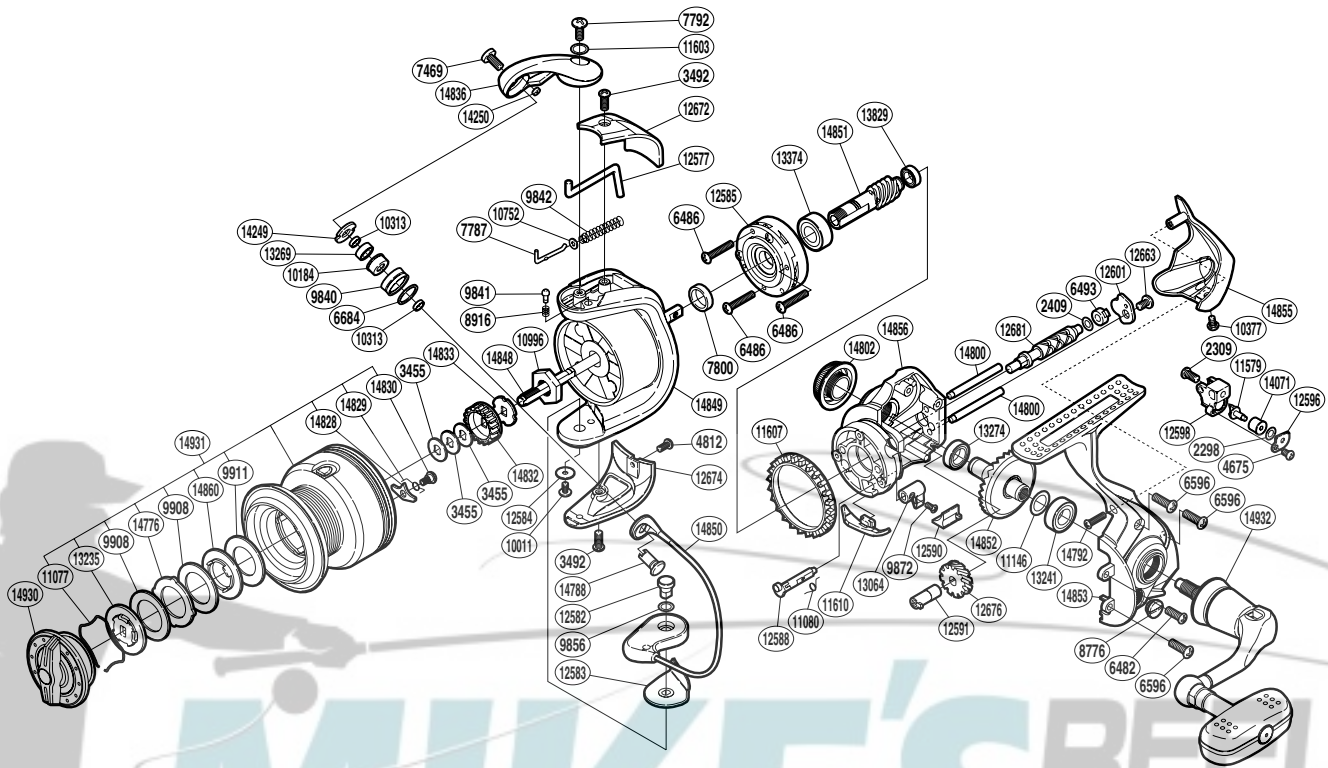

# SHIMANO

STRADIC 

ST-3000FJ

(1SE453010U) Please note that the number of adjusting washers may not be the same as shown in the exploded views. (Adjustment will vary with each individual product.)

Part No.	Description	Part No.	Description	Part No.	Description
RD 2298	Spacer	RD10752	Bail Spring Guide A Support	RD13274	Ball Bearing
RD 2309	Screw	RD10996	Rotor Nut	RD13374	Ball Bearing
RD 2409	Spacer	RD11077	Drag Washers Retainer	RD13829	Ball Bearing
RD 3455	Spool Washer	RD11080	Anti-Reverse Cam Spring	RD14071	Oscillating Slider Bushing
RD 3492	Screw	RD11146	Washer	RD14249	Line Roller Plate
RD 4675	Screw	RD11579	Oscillating Pawl	RD14250	Line Roller Oil Cap
RD 4812	Screw	RD11603	Washer	RD14776	Eared Washer
RD 6482	Screw	RD11607	Friction Ring	RD14788	Line Roller Support
RD 6486	Screw	RD11610	Bail Trip Strike	RD14792	Screw
RD 6493	Worm Bushing (rear)	RD12577	Bail Trip Lever	RD14800	Oscillating Guide
RD 6596	Screw	RD12582	Bail Hold Support Shaft	RD14802	Handle Screw Cap
RD 6684	Line Roller Spacer	RD12583	Bail Hold Support Spacer	RD14828	Drag Click
RD 7469	Screw	RD12584	Washer	RD14829	Drag Click Spring
RD 7787	Bail Spring Guide A	RD12585	Roller Clutch Assembly	RD14830	Screw
RD 7792	Screw	RD12588	Anti-Reverse Cam	RD14832	Spool Support A
RD 7800	Rotor Ring	RD12590	Anti-Reverse Lever Cover	RD14833	Spool Support B
RD 8776	Oil Cap	RD12591	Worm Bushing (front)	RD14836	Bail Arm
RD 8916	Click Spring	RD12596	Oscillating Pawl Cover	RD14848	Main Shaft
RD 9840	Line Roller	RD12598	Oscillating Slider	RD14849	Rotor
RD 9841	Click Pin	RD12601	Worm Shaft Retainer	RD14850	Bail Assembly
RD 9842	Bail Spring	RD12663	Screw	RD14851	Pinion Gear
RD 9856	Washer	RD12672	Bail Spring Cover	RD14852	Drive Gear
RD 9872	Screw	RD12674	Bail Hold Support Guard	RD14853	Side Cover
RD 9908	Drag Washer	RD12676	Idle Gear	RD14855	Rear Protector
RD 9911	Drag Washer	RD12681	Worm Shaft	RD14856	Body
RD10011	Screw	RD13064	Anti-Reverse Lever	RD14860	Key Washer
RD10184	Line Roller Bushing	RD13235	Key Washer	RD14930	Drag Knob
RD10313	Bearing Spacer	RD13241	Ball Bearing	RD14931	Spool Assembly
RD10377	Screw	RD13269	Ball Bearing	RD14932	Handle Assembly