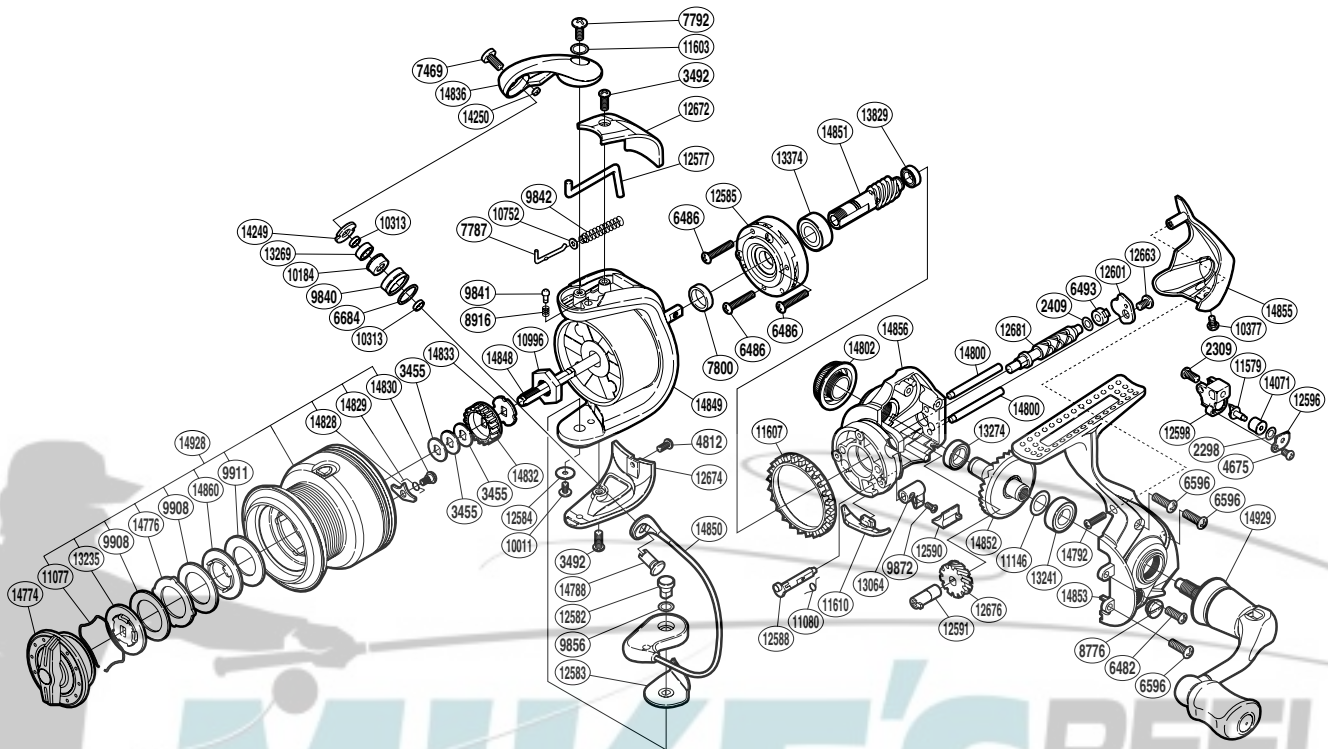

SHIMANO

STRADIC 

ST-2500FJ

(1SE452510U) Please note that the number of adjusting washers may not be the same as shown in the exploded views. (Adjustment will vary with each individual product.)

Part No.	Description	Part No.	Description	Part No.	Description
RD 2298	Spacer	RD10752	Bail Spring Guide A Support	RD13274	Ball Bearing
RD 2309	Screw	RD10996	Rotor Nut	RD13374	Ball Bearing
RD 2409	Spacer	RD11077	Drag Washers Retainer	RD13829	Ball Bearing
RD 3455	Spool Washer	RD11080	Anti-Reverse Cam Spring	RD14071	Oscillating Slider Bushing
RD 3492	Screw	RD11146	Washer	RD14249	Line Roller Plate
RD 4675	Screw	RD11579	Oscillating Pawl	RD14250	Line Roller Oil Cap
RD 4812	Screw	RD11603	Washer	RD14774	Drag Knob
RD 6482	Screw	RD11607	Friction Ring	RD14776	Eared Washer
RD 6486	Screw	RD11610	Bail Trip Strike	RD14788	Line Roller Support
RD 6493	Worm Bushing (rear)	RD12577	Bail Trip Lever	RD14792	Screw
RD 6596	Screw	RD12582	Bail Hold Support Shaft	RD14800	Oscillating Guide
RD 6684	Line Roller Spacer	RD12583	Bail Hold Support Spacer	RD14802	Handle Screw Cap
RD 7469	Screw	RD12584	Washer	RD14828	Drag Click
RD 7787	Bail Spring Guide A	RD12585	Roller Clutch Assembly	RD14829	Drag Click Spring
RD 7792	Screw	RD12588	Anti-Reverse Cam	RD14830	Screw
RD 7800	Rotor Ring	RD12590	Anti-Reverse Lever Cover	RD14832	Spool Support A
RD 8776	Oil Cap	RD12591	Worm Bushing (front)	RD14833	Spool Support B
RD 8916	Click Spring	RD12596	Oscillating Pawl Cover	RD14836	Bail Arm
RD 9840	Line Roller	RD12598	Oscillating Slider	RD14848	Main Shaft
RD 9841	Click Pin	RD12601	Worm Shaft Retainer	RD14849	Rotor
RD 9842	Bail Spring	RD12663	Screw	RD14850	Bail Assembly
RD 9856	Washer	RD12672	Bail Spring Cover	RD14851	Pinion Gear
RD 9872	Screw	RD12674	Bail Hold Support Guard	RD14852	Drive Gear
RD 9908	Drag Washer	RD12676	Idle Gear	RD14853	Side Cover
RD 9911	Drag Washer	RD12681	Worm Shaft	RD14855	Rear Protector
RD10011	Screw	RD13064	Anti-Reverse Lever	RD14856	Body
RD10184	Line Roller Bushing	RD13235	Key Washer	RD14860	Key Washer
RD10313	Bearing Spacer	RD13241	Ball Bearing	RD14928	Spool Assembly
RD10377	Screw	RD13269	Ball Bearing	RD14929	Handle Assembly