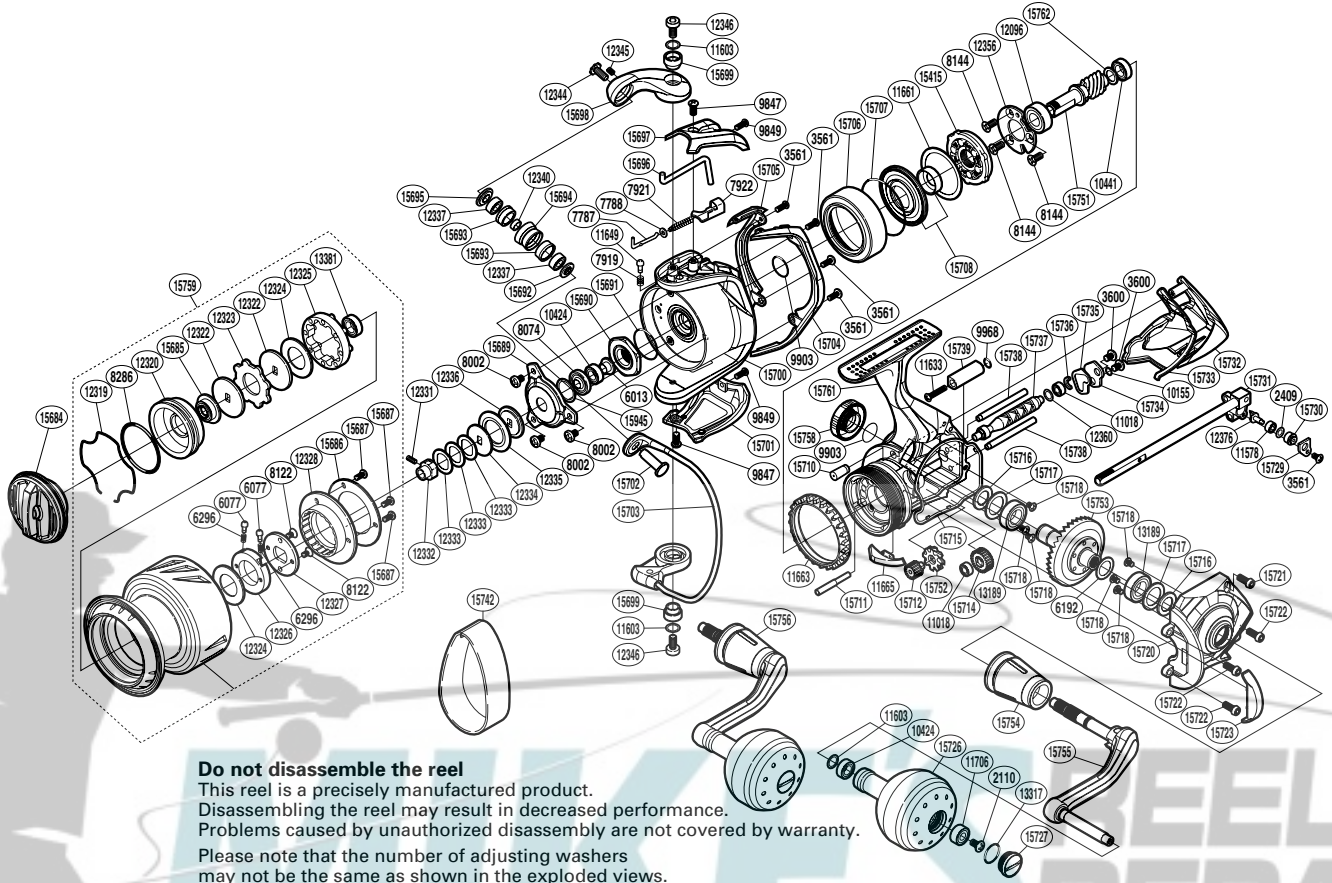

SHIMANO

STELLA SA-RB

STLSW-6000PG

Do not disassemble the reel

This reel is a precisely manufactured product. Disassembling the reel may result in decreased performance. Problems caused by unauthorized disassembly are not covered by warranty.