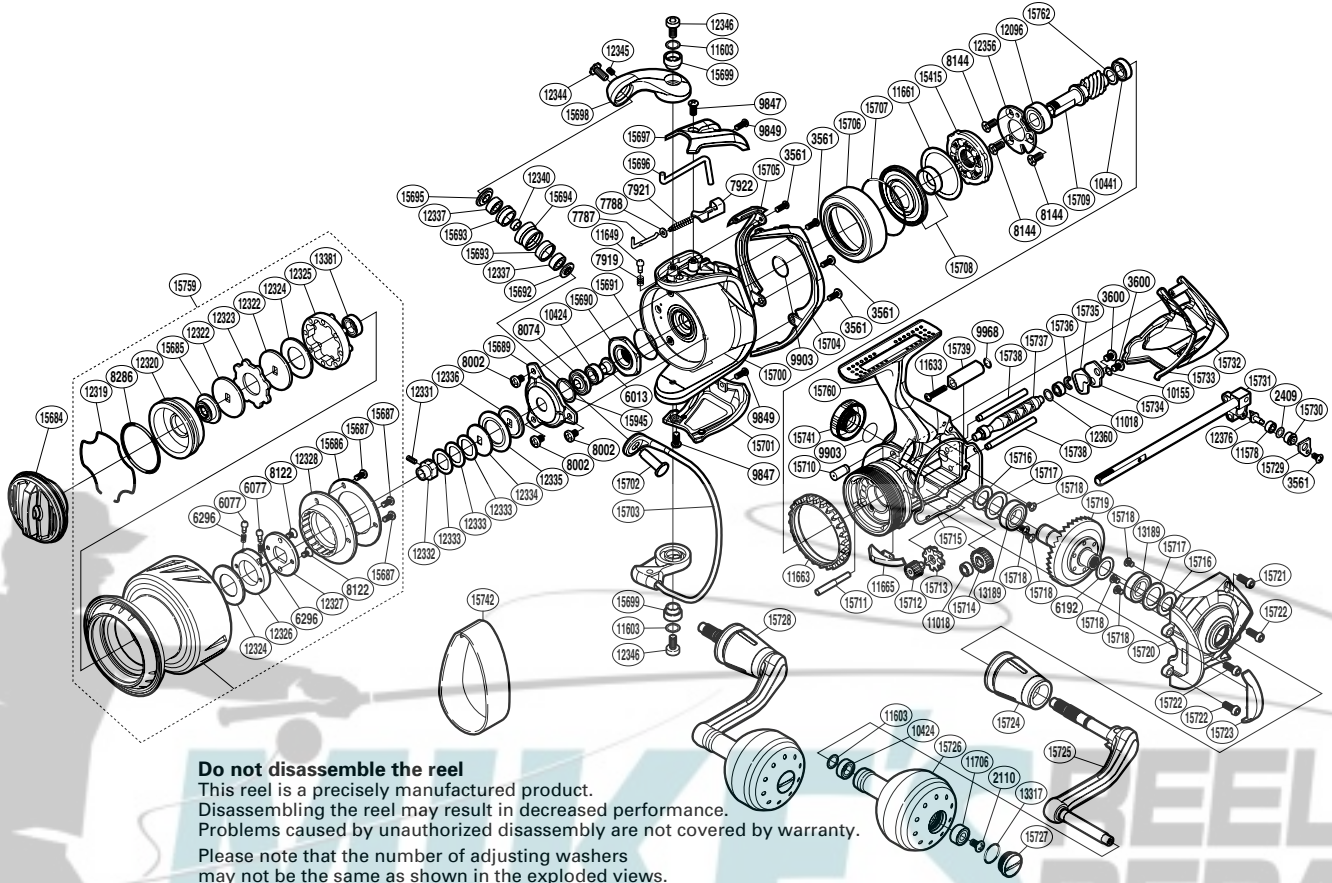

SHIMANO

STELLA SA-RB

STLSW-6000HG

Do not disassemble the reel

This reel is a precisely manufactured product. Disassembling the reel may result in decreased performance. Problems caused by unauthorized disassembly are not covered by warranty.