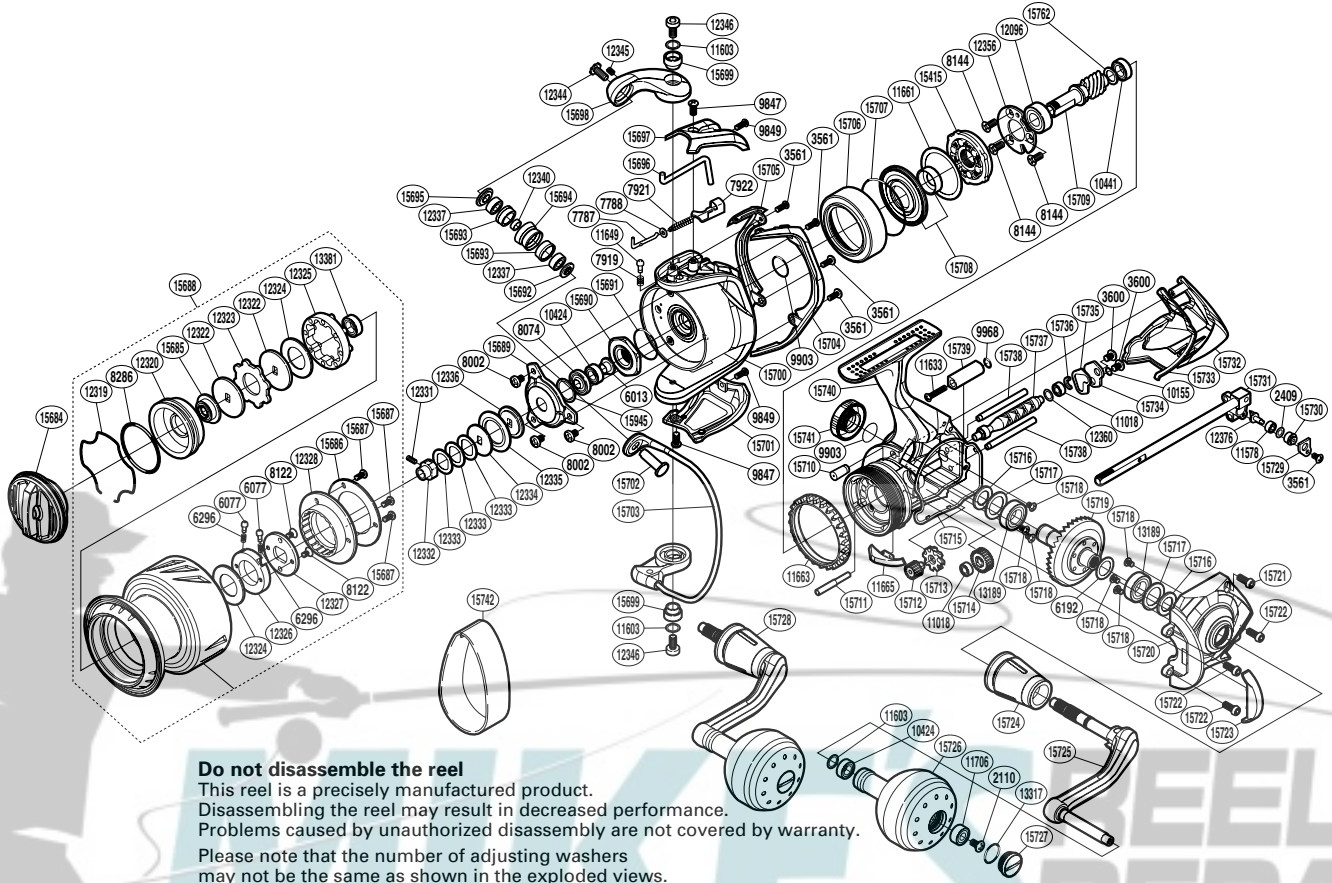

SHIMANO

STELLA SA-RB

STLSW-5000HG

Do not disassemble the reel

This reel is a precisely manufactured product. Disassembling the reel may result in decreased performance. Problems caused by unauthorized disassembly are not covered by warranty.