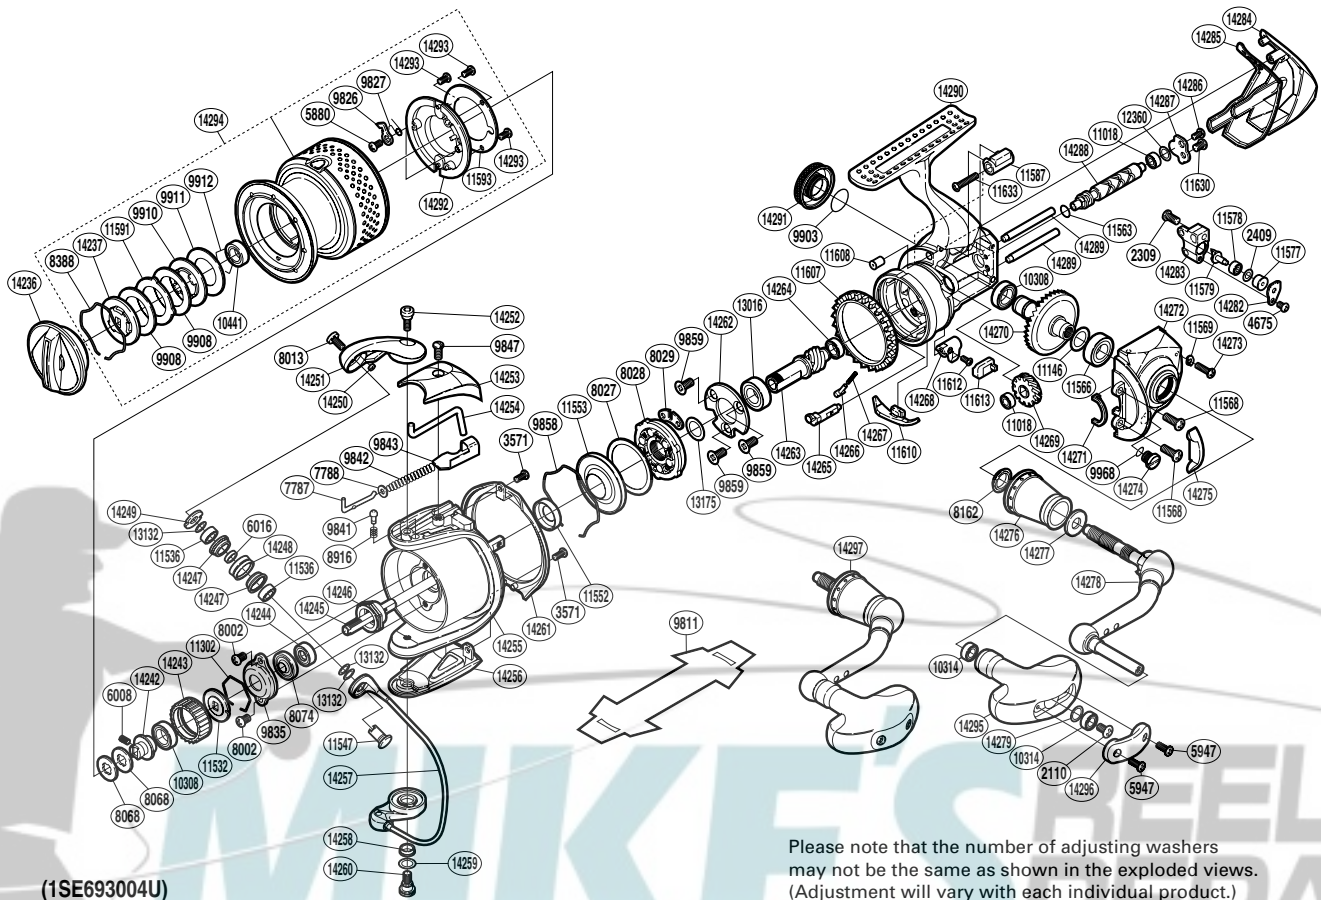

SHIMANO

STELLA SA-RB

STL-3000FE

(1SE693004U)

Please note that the number of adjusting washers may not be the same as shown in the exploded views. (Adjustment will vary with each individual product.)

Part No.	Description	Part No.	Description	Part No.	Description
RD 2110	Screw	RD11532	Spool Support	RD14256	Bail Hold Support Guard
RD 2309	Screw	RD11536	Ball Bearing	RD14257	Bail Assembly
RD 2409	Spacer	RD11547	Line Roller Support	RD14258	Bail Trip Cam Bushing
RD 3571	Screw	RD11552	Rotor Ring	RD14259	Washer
RD 4675	Screw	RD11553	Roller Clutch Water Proof	RD14260	Screw
RD 5880	Screw	RD11563	Worm Shaft Ring	RD14261	Rotor Guard
RD 5947	Screw	RD11566	Ball Bearing	RD14262	Bearing Retainer
RD 6008	Set Screw	RD11568	Screw	RD14263	Pinion Gear
RD 6016	Bearing Spacer	RD11569	Screw Washer	RD14264	Ball Bearing
RD 7787	Bail Spring Guide A	RD11577	Oscillating Slider Bushing	RD14265	Anti-Reverse Cam
RD 7788	Spring Guide A Support	RD11578	Ball Bearing	RD14266	Spring Guide
RD 8002	Screw	RD11579	Oscillating Pawl	RD14267	Anti-Reverse Cam Spring
RD 8013	Screw	RD11587	Rear Protector Collar	RD14268	Anti-Reverse Lever
RD 8027	Roller Clutch Outer Spacer	RD11591	Eared Washer	RD14269	Idle Gear
RD 8028	Roller Clutch Assembly	RD11593	Spool Pin Cover Plate	RD14270	Drive Gear
RD 8029	Clutch Insole	RD11607	Friction Ring	RD14271	Flange Water Proof
RD 8068	Spool Washer	RD11608	Body Flange Seal	RD14272	Side Cover
RD 8074	Bearing Water Proof	RD11610	Bail Trip Strike	RD14273	Screw
RD 8162	Handle Shaft Seal	RD11612	Screw	RD14274	Oil Cap
RD 8388	Drag Washers Retainer	RD11613	Anti-Reverse Lever Cover	RD14275	Friction Ring Spacer
RD 8916	Click Spring	RD11630	Screw	RD14276	Handle Shaft Cover
RD 9826	Drag Click	RD11633	Screw	RD14277	Large Handle Shank Washer
RD 9827	Drag Click Spring	RD12360	Washer	RD14278	Handle Shank Assembly
RD 9835	Rotor Nut Lock Plate	RD13016	Ball Bearing	RD14279	Washer
RD 9841	Click Pin	RD13132	Washer	RD14282	Oscillating Pawl Cover
RD 9842	Bail Spring	RD13175	Washer	RD14283	Oscillating Slider
RD 9843	Bail Spring Seat	RD14236	Drag Knob	RD14284	Rear Protector
RD 9847	Screw	RD14237	Key Washer	RD14285	Rear Shield
RD 9858	Roller Clutch Water Proof Retainer	RD14242	Bearing Bushing	RD14286	Screw
RD 9859	Screw	RD14243	Drag Click Ratchet	RD14287	Worm Shaft Retainer
RD 9903	O Ring	RD14244	Main Shaft Spacer	RD14288	Worm Shaft
RD 9908	Drag Washer	RD14245	Main Shaft	RD14289	Oscillating Guide
RD 9910	Key Washer	RD14246	Rotor Nut	RD14290	Body
RD 9911	Drag Washer	RD14247	Line Roller Bushing	RD14291	Handle Screw Cap
RD 9912	Bearing Retainer	RD14248	Line Roller	RD14292	Spool Pin Cover
RD 9968	O Ring	RD14249	Line Roller Plate	RD14293	Screw
RD10308	Ball Bearing	RD14250	Line Roller Oil Cap	RD14294	Spool Assembly
RD10314	Ball Bearing	RD14251	Bail Arm	RD14295	Handle Knob
RD10441	Ball Bearing	RD14252	Screw	RD14296	Handle Knob I.D. Plate
RD11018	Ball Bearing	RD14253	Bail Spring Cover	RD14297	Handle Assembly
RD11146	Washer	RD14254	Bail Trip Lever		
RD11302	Ratchet Spring	RD14255	Rotor	RD 9811	Reel Seat Spacer (accessory)