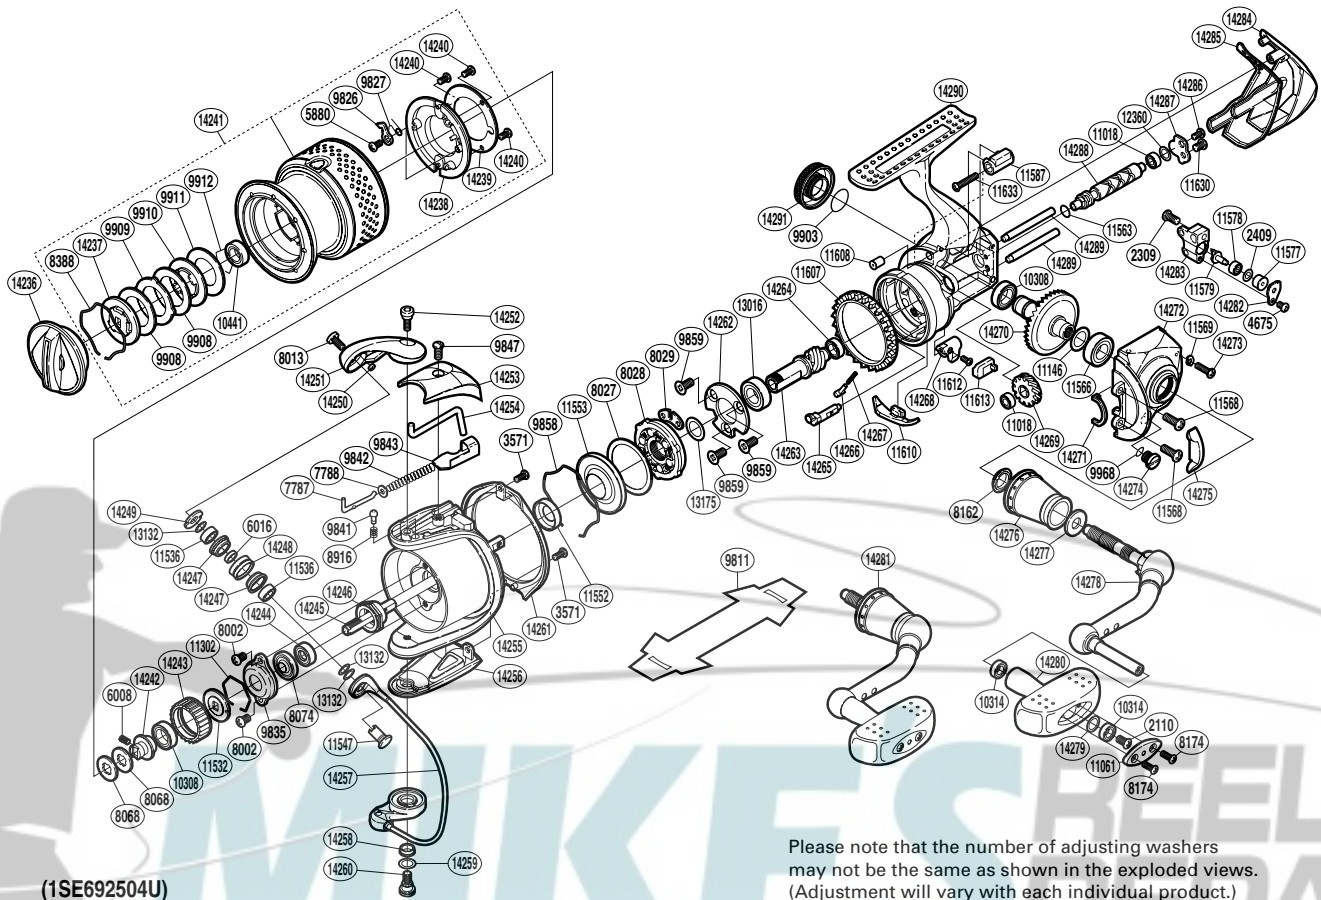

SHIMANO

STELLA S A-RB

STL-2500FE

(1SE692504U)

Part No.	Description	Part No.	Description	Part No.	Description
RD 2110	Screw	RD11146	Washer	RD14252	Screw
RD 2309	Screw	RD11302	Ratchet Spring	RD14253	Bail Spring Cover
RD 2409	Spacer	RD11532	Spool Support	RD14254	Bail Trip Lever
RD 3571	Screw	RD11536	Ball Bearing	RD14255	Rotor
RD 4675	Screw	RD11547	Line Roller Support	RD14256	Bail Hold Support Guard
RD 5880	Screw	RD11552	Rotor Ring	RD14257	Bail Assembly
RD 6008	Set Screw	RD11553	Roller Clutch Water Proof	RD14258	Bail Trip Cam Bushing
RD 6016	Bearing Spacer	RD11563	Worm Shaft Ring	RD14259	Washer
RD 7787	Bail Spring Guide A	RD11566	Ball Bearing	RD14260	Screw
RD 7788	Spring Guide A Support	RD11568	Screw	RD14261	Rotor Guard
RD 8002	Screw	RD11569	Screw Washer	RD14262	Bearing Retainer
RD 8013	Screw	RD11577	Oscillating Slider Bushing	RD14263	Pinion Gear
RD 8027	Roller Clutch Outer Spacer	RD11578	Ball Bearing	RD14264	Bail Bearing
RD 8028	Roller Clutch Assembly	RD11579	Oscillating Pawl	RD14265	Anti-Reverse Cam
RD 8029	Clutch Insole	RD11587	Rear Protector Collar	RD14266	Spring Guide
RD 8068	Spool Washer	RD11607	Friction Ring	RD14267	Anti-Reverse Cam Spring
RD 8074	Bearing Water Proof	RD11608	Body Flange Seal	RD14268	Anti-Reverse Lever
RD 8162	Handle Shaft Seal	RD11610	Bail Trip Strike	RD14269	Idle Gear
RD 8174	Screw	RD11612	Screw	RD14270	Drive Gear
RD 8388	Drag Washers Retainer	RD11613	Anti-Reverse Lever Cover	RD14271	Flange Water Proof
RD 8916	Click Spring	RD11630	Screw	RD14272	Side Cover
RD 9826	Drag Click	RD11633	Screw	RD14273	Screw
RD 9827	Drag Click Spring	RD12360	Washer	RD14274	Oil Cap
RD 9835	Rotor Nut Lock Plate	RD13016	Ball Bearing	RD14275	Friction Ring Spacer
RD 9841	Click Pin	RD13132	Washer	RD14276	Handle Shaft Cover
RD 9842	Bail Spring	RD13175	Washer	RD14277	Large Handle Shank Washer
RD 9843	Bail Spring Seat	RD14236	Drag Knob	RD14278	Handle Shank Assembly
RD 9847	Screw	RD14237	Key Washer	RD14279	Washer
RD 9858	Roller Clutch Water Proof Retainer	RD14238	Spool Pin Cover	RD14280	Handle Knob
RD 9859	Screw	RD14239	Spool Pin Cover Plate	RD14281	Handle Assembly
RD 9903	O Ring	RD14240	Screw	RD14282	Oscillating Pawl Cover
RD 9908	Drag Washer	RD14241	Spool Assembly	RD14283	Oscillating Slider
RD 9909	Eared Washer	RD14242	Bearing Bushing	RD14284	Rear Protector
RD 9910	Key Washer	RD14243	Drag Click Ratchet	RD14285	Rear Shield
RD 9911	Drag Washer	RD14244	Main Shaft Spacer	RD14286	Screw
RD 9912	Bearing Retainer	RD14245	Main Shaft	RD14287	Worm Shaft Retainer
RD 9968	O Ring	RD14246	Rotor Nut	RD14288	Worm Shaft
RD10308	Ball Bearing	RD14247	Line Roller Bushing	RD14289	Oscillating Guide
RD10314	Ball Bearing	RD14248	Line Roller	RD14290	Body
RD10441	Ball Bearing	RD14249	Line Roller Plate	RD14291	Handle Screw Cap
RD11018	Ball Bearing	RD14250	Line Roller Oil Cap		
RD11061	Handle Knob I.D. Plate	RD14251	Bail Arm	RD 9811	Reel Seat Spacer (accessory)