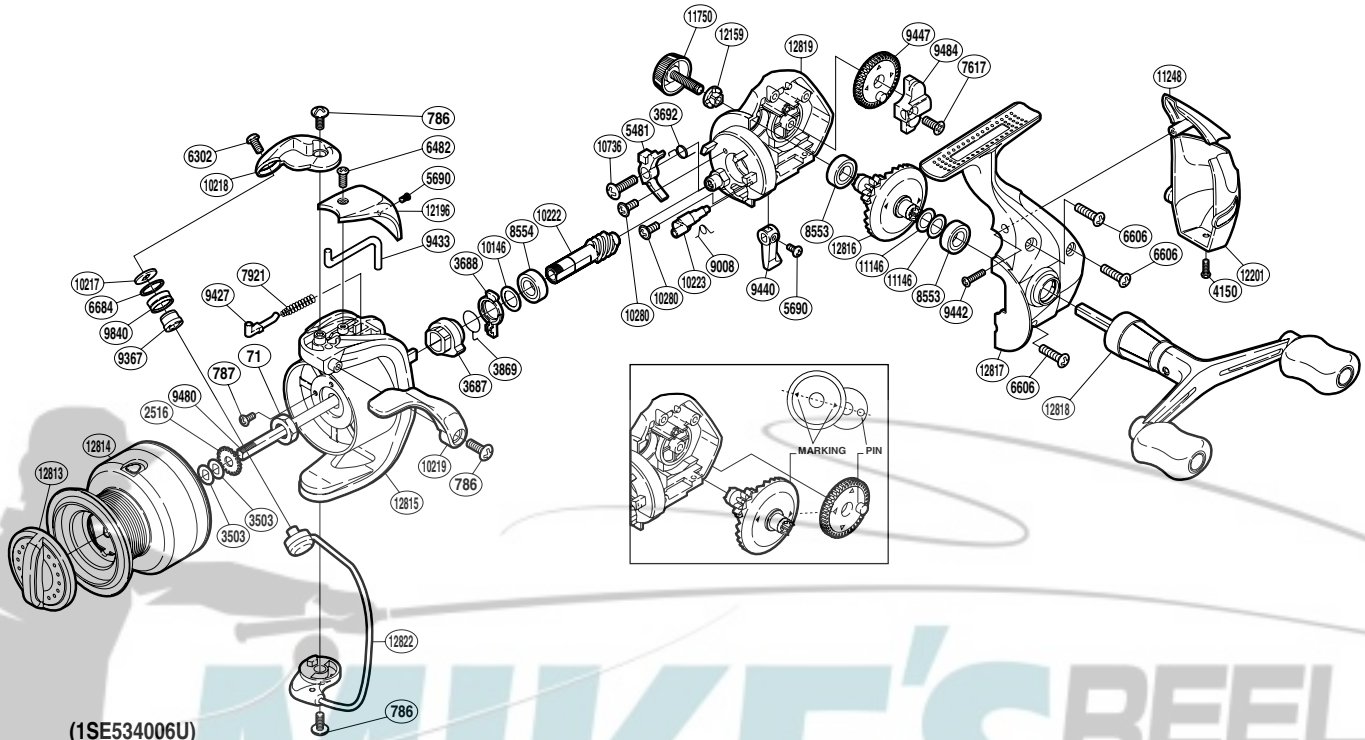

SHIMANO

SPIREX

SR-4000FG

(1SE534006U)

Please note that the number of adjusting washers may not be the same as shown in the exploded views. (Adjustment will vary with each individual product.)

Part No.	Description	Part No.	Description	Part No.	Description
RD 0071	Rotor Nut	RD 8553	Ball Bearing	RD10280	Screw
RD 0786	Screw	RD 8554	Ball Bearing	RD10736	Screw
RD 0787	Screw	RD 9008	Anti-Reverse Cam Spring	RD11146	Washer
RD 2516	Spool Support	RD 9367	Line Roller Bushing	RD11248	Rear Protector A
RD 3503	Spool Washer	RD 9427	Bail Spring Guide	RD11750	Handle Screw Cap
RD 3687	Anti-Reverse Ratchet	RD 9433	Bail Trip Lever	RD12159	Handle Screw Lock Washer
RD 3688	Anti-Reverse Lock Out	RD 9440	Anti-Reverse Lever	RD12196	Bail Spring Cover
RD 3692	Anti-Reverse Pawl Spring	RD 9442	Screw	RD12201	Rear Protector B
RD 3869	Anti-Reverse Lock Out Spring	RD 9447	Oscillating Gear	RD12813	Drag Knob
RD 4150	Screw	RD 9480	Main Shaft	RD12814	Spool Assembly
RD 5481	Anti-Reverse Pawl	RD 9484	Oscillating Slider	RD12815	Rotor
RD 5690	Screw	RD 9840	Line Roller	RD12816	Drive Gear
RD 6302	Screw	RD10146	Washer	RD12817	Side Cover
RD 6482	Screw	RD10217	Line Roller Washer	RD12818	Double Paddle Handle Assembly
RD 6606	Screw	RD10218	Bail Arm	RD12819	Body
RD 6684	Line Roller Spacer	RD10219	Quick-Fire II Trigger	RD12822	Bail Assembly
RD 7617	Screw	RD10222	Pinion Gear		
RD 7921	Bail Spring	RD10223	Anti-Reverse Cam		