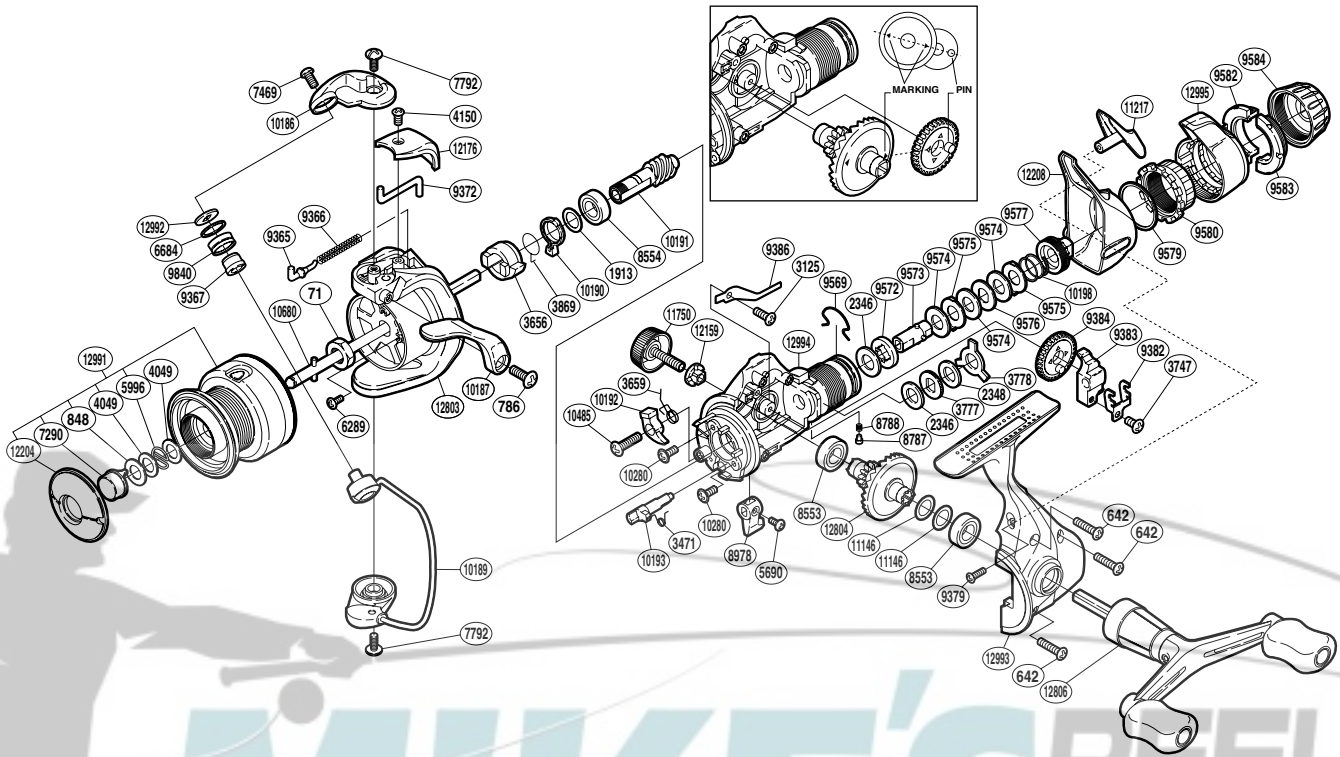

# SHIMANO

## SPIREX

SR-1000RG

(1SE541006U)

Please note that the number of adjusting washers may not be the same as shown in the exploded views. (Adjustment will vary with each individual product.)

Part No.	Description	Part No.	Description	Part No.	Description
RD 0071	Rotor Nut	RD 8787	Click Pin	RD10187	Quick-Fire II Trigger
RD 0642	Screw	RD 8788	Click Spring	RD10189	Bail Assembly
RD 0786	Screw	RD 8978	Anti-Reverse Lever	RD10190	Anti-Reverse Lock Out
RD 0848	Washer	RD 9365	Bail Spring Guide	RD10191	Pinion Gear
RD 1913	Washer	RD 9366	Bail Spring	RD10192	Anti-Reverse Pawl
RD 2346	Drag Washer	RD 9367	Line Roller Bushing	RD10193	Anti-Reverse Cam
RD 2348	Drag Washer	RD 9372	Bail Trip Lever	RD10198	Drag Coil Spring
RD 3125	Screw	RD 9379	Screw	RD10280	Screw
RD 3471	Anti-Reverse Cam Spring	RD 9382	Oscillating Slider Retainer	RD10485	Screw
RD 3656	Anti-Reverse Ratchet	RD 9383	Oscillating Slider	RD10680	Main Shaft
RD 3659	Anti-Reverse Pawl Spring	RD 9384	Oscillating Gear	RD11146	Washer
RD 3747	Screw	RD 9386	Drag Click	RD11217	Rear Protector A
RD 3777	Click Gear	RD 9569	Hold Click Spring	RD11750	Handle Screw Cap
RD 3778	Eared Washer	RD 9572	Drag Shaft B	RD12159	Handle Screw Lock Washer
RD 3869	Anti-Reverse Lock Out Spring	RD 9573	Drag Shaft A	RD12176	Bail Spring Cover
RD 4049	Washer	RD 9574	Drag Washer	RD12204	Push Button Collar
RD 4150	Screw	RD 9575	Eared Washer	RD12208	Rear Protector B
RD 5690	Screw	RD 9576	Key Washer	RD12803	Rotor
RD 5996	Locking Spring	RD 9577	Pressure Screw	RD12804	Drive Gear
RD 6289	Screw	RD 9579	Fightin' Pressure Screw Washer	RD12806	Double Paddle Handle Assembly
RD 6684	Line Roller Spacer	RD 9580	Fightin' Pressure Screw	RD12991	Spool Assembly
RD 7290	Push Button	RD 9582	Drag Programmer B1	RD12992	Line Roller Washer
RD 7469	Screw	RD 9583	Drag Programmer B2	RD12993	Side Cover
RD 7792	Screw	RD 9584	Drag Programmer A	RD12994	Body
RD 8553	Ball Bearing	RD 9840	Line Roller	RD12995	Fightin' Lever
RD 8554	Ball Bearing	RD10186	Bail Arm		