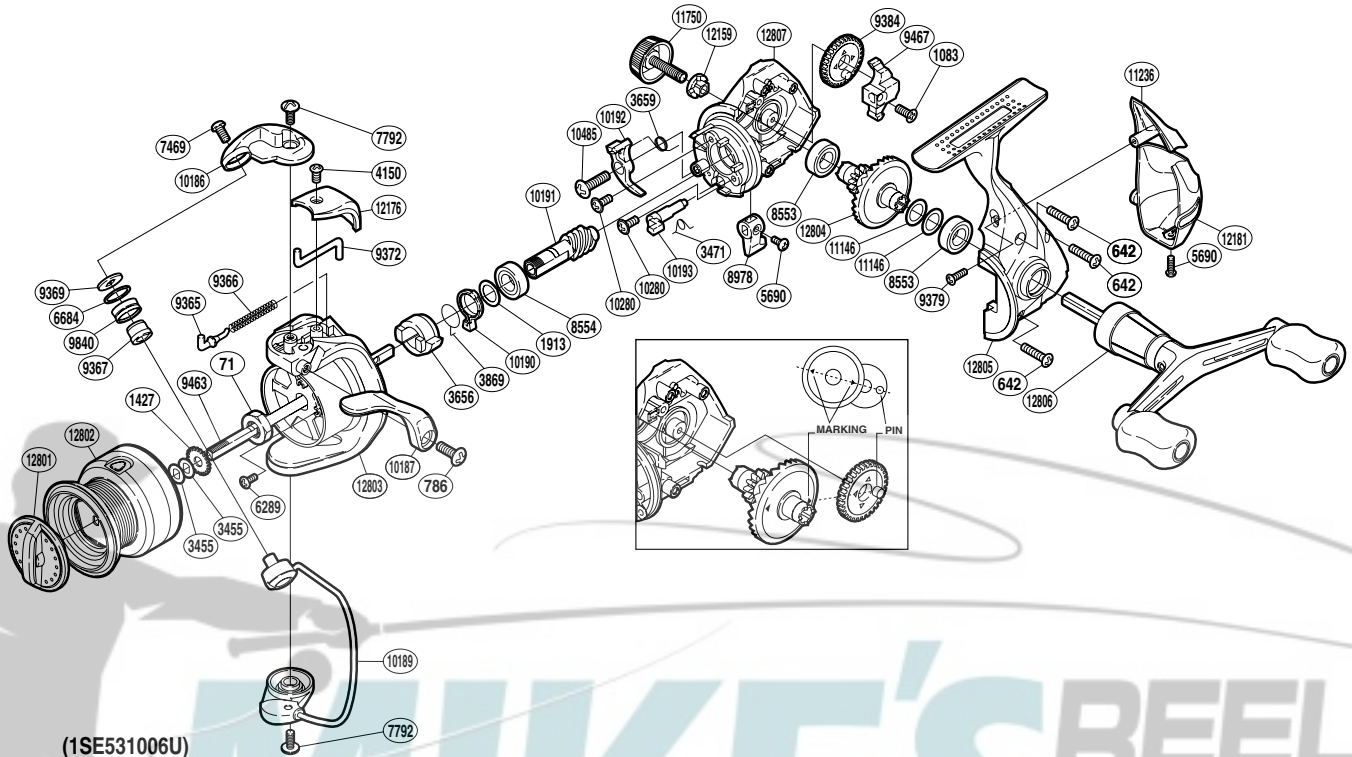

# SHIMANO

## SPIREX

SR-1000FG

(1SE531006U)

Please note that the number of adjusting washers may not be the same as shown in the exploded views. (Adjustment will vary with each individual product.)

Part No.	Description	Part No.	Description	Part No.	Description
RD 0071	Rotor Nut	RD 8554	Ball Bearing	RD10193	Anti-Reverse Cam
RD 0642	Screw	RD 8978	Anti-Reverse Lever	RD10280	Screw
RD 0786	Screw	RD 9365	Bail Spring Guide	RD10485	Screw
RD 1083	Screw	RD 9366	Bail Spring	RD11146	Washer
RD 1427	Spool Support	RD 9367	Line Roller Bushing	RD11236	Rear Protector A
RD 1913	Washer	RD 9369	Line Roller Washer	RD11750	Handle Screw Cap
RD 3455	Spool Washer	RD 9372	Bail Trip Lever	RD12159	Handle Screw Lock Washer
RD 3471	Anti-Reverse Cam Spring	RD 9379	Screw	RD12176	Bail Spring Cover
RD 3656	Anti-Reverse Ratchet	RD 9384	Oscillating Gear	RD12181	Rear Protector B
RD 3659	Anti-Reverse Pawl Spring	RD 9463	Main Shaft	RD12801	Drag Knob
RD 3869	Anti-Reverse Lock Out Spring	RD 9467	Oscillating Slider	RD12802	Spool Assembly
RD 4150	Screw	RD 9840	Line Roller	RD12803	Rotor
RD 5690	Screw	RD10186	Bail Arm	RD12804	Drive Gear
RD 6289	Screw	RD10187	Quick-Fire II Trigger	RD12805	Side Cover
RD 6684	Line Roller Spacer	RD10189	Bail Assembly	RD12806	Double Paddle Handle Assembly
RD 7469	Screw	RD10190	Anti-Reverse Lock Out	RD12807	Body
RD 7792	Screw	RD10191	Pinion Gear		
RD 8553	Ball Bearing	RD10192	Anti-Reverse Pawl		