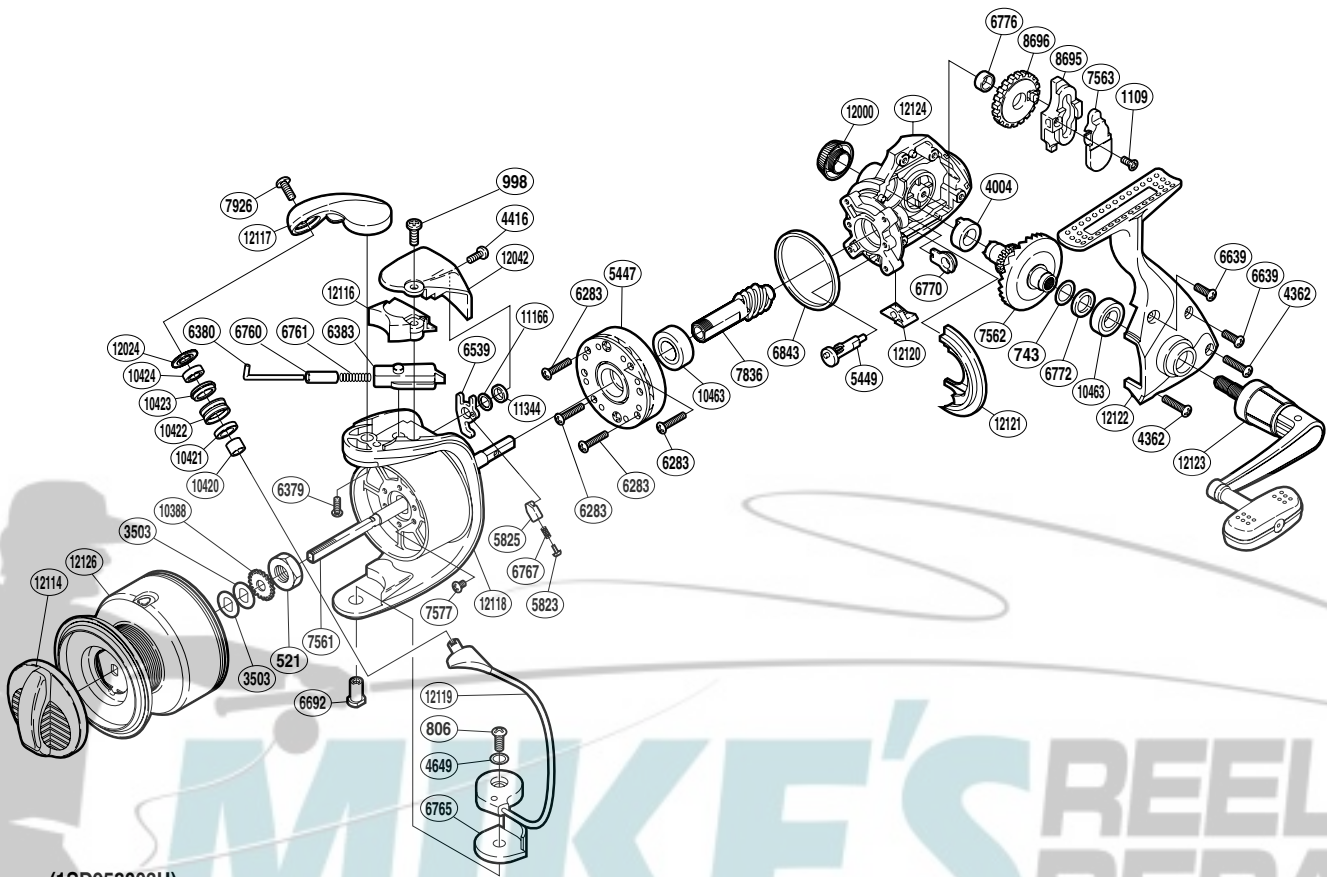

SHIMANO

SPHEROS S A-RB

SP-8000FB

(1SD958003U)

Part No.	Description	Part No.	Description	Part No.	Description
RD 0521	Rotor Nut	RD 6692	Bail Hold Support Shaft	RD10422	Line Roller
RD 0743	Washer	RD 6760	Bail Spring Guide A Collar	RD10423	Line Roller Bushing
RD 0806	Screw	RD 6761	Bail Spring	RD10424	Ball Bearing
RD 0998	Screw	RD 6765	Bail Hold Support Spacer	RD10463	Ball Bearing
RD 1109	Screw	RD 6767	Bail Trip Lever Spring	RD11166	Spacer
RD 3503	Spool Washer	RD 6770	Bushing	RD11344	Trip Lever Washer
RD 4004	Drive Gear Bushing	RD 6772	Spacer	RD12000	Handle Screw Cap
RD 4362	Screw	RD 6776	Oscillating Gear Bushing	RD12024	Line Roller Washer
RD 4416	Screw	RD 6843	Friction Ring	RD12042	Bail Spring Cover Guard
RD 4649	Spacer	RD 7561	Main Shaft	RD12114	Drag Knob
RD 5447	Roller Clutch Assembly	RD 7562	Drive Gear	RD12116	Bail Spring Cover
RD 5449	Anti-Reverse Cam	RD 7563	Oscillating Slider Inner	RD12117	Bail Arm
RD 5823	Lever Spring Guide A	RD 7577	Screw	RD12118	Rotor
RD 5825	Lever Spring Guide B	RD 7836	Pinion Gear	RD12119	Bail Assembly
RD 6283	Screw	RD 7926	Screw	RD12120	Anti-Reverse Lever Cover
RD 6379	Screw	RD 8695	Oscillating Slider	RD12121	Side Cover Flange
RD 6380	Bail Spring Guide A	RD 8696	Oscillating Gear	RD12122	Side Cover
RD 6383	Bail Spring Guide B	RD10388	Spool Support	RD12123	Handle Assembly
RD 6539	Bail Trip Lever	RD10420	Bearing Spacer	RD12124	Body
RD 6639	Screw	RD10421	Line Roller Collar	RD12126	Spool Assembly