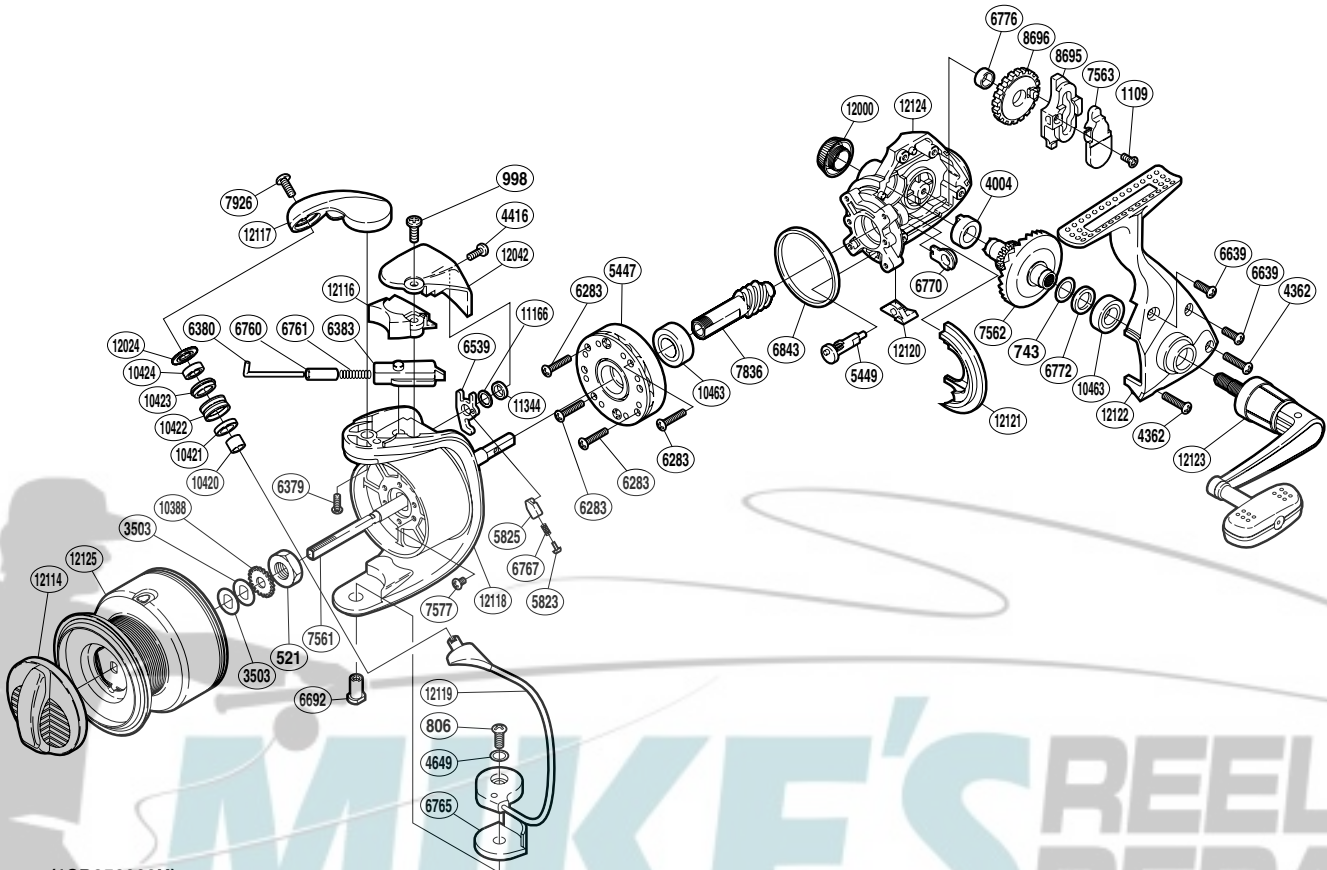

# SHIMANO

## SPHEROS A-RB

## SP-6000FB

(1SD956003U)

Part No.	Description	Part No.	Description	Part No.	Description
RD 0521	Rotor Nut	RD 6692	Bail Hold Support Shaft	RD10422	Line Roller
RD 0743	Washer	RD 6760	Bail Spring Guide A Collar	RD10423	Line Roller Bushing
RD 0806	Screw	RD 6761	Bail Spring	RD10424	Ball Bearing
RD 0998	Screw	RD 6765	Bail Hold Support Spacer	RD10463	Ball Bearing
RD 1109	Screw	RD 6767	Bail Trip Lever Spring	RD11166	Spacer
RD 3503	Spool Washer	RD 6770	Bushing	RD11344	Trip Lever Washer
RD 4004	Drive Gear Bushing	RD 6772	Spacer	RD12000	Handle Screw Cap
RD 4362	Screw	RD 6776	Oscillating Gear Bushing	RD12024	Line Roller Washer
RD 4416	Screw	RD 6843	Friction Ring	RD12042	Bail Spring Cover Guard
RD 4649	Spacer	RD 7561	Main Shaft	RD12114	Drag Knob
RD 5447	Roller Clutch Assembly	RD 7562	Drive Gear	RD12116	Bail Spring Cover
RD 5449	Anti-Reverse Cam	RD 7563	Oscillating Slider Inner	RD12117	Bail Arm
RD 5823	Lever Spring Guide A	RD 7577	Screw	RD12118	Rotor
RD 5825	Lever Spring Guide B	RD 7836	Pinion Gear	RD12119	Bail Assembly
RD 6283	Screw	RD 7926	Screw	RD12120	Anti-Reverse Lever Cover
RD 6379	Screw	RD 8695	Oscillating Slider	RD12121	Side Cover Flange
RD 6380	Bail Spring Guide A	RD 8696	Oscillating Gear	RD12122	Side Cover
RD 6383	Bail Spring Guide B	RD10388	Spool Support	RD12123	Handle Assembly
RD 6539	Bail Trip Lever	RD10420	Bearing Spacer	RD12124	Body
RD 6639	Screw	RD10421	Line Roller Collar	RD12125	Spool Assembly