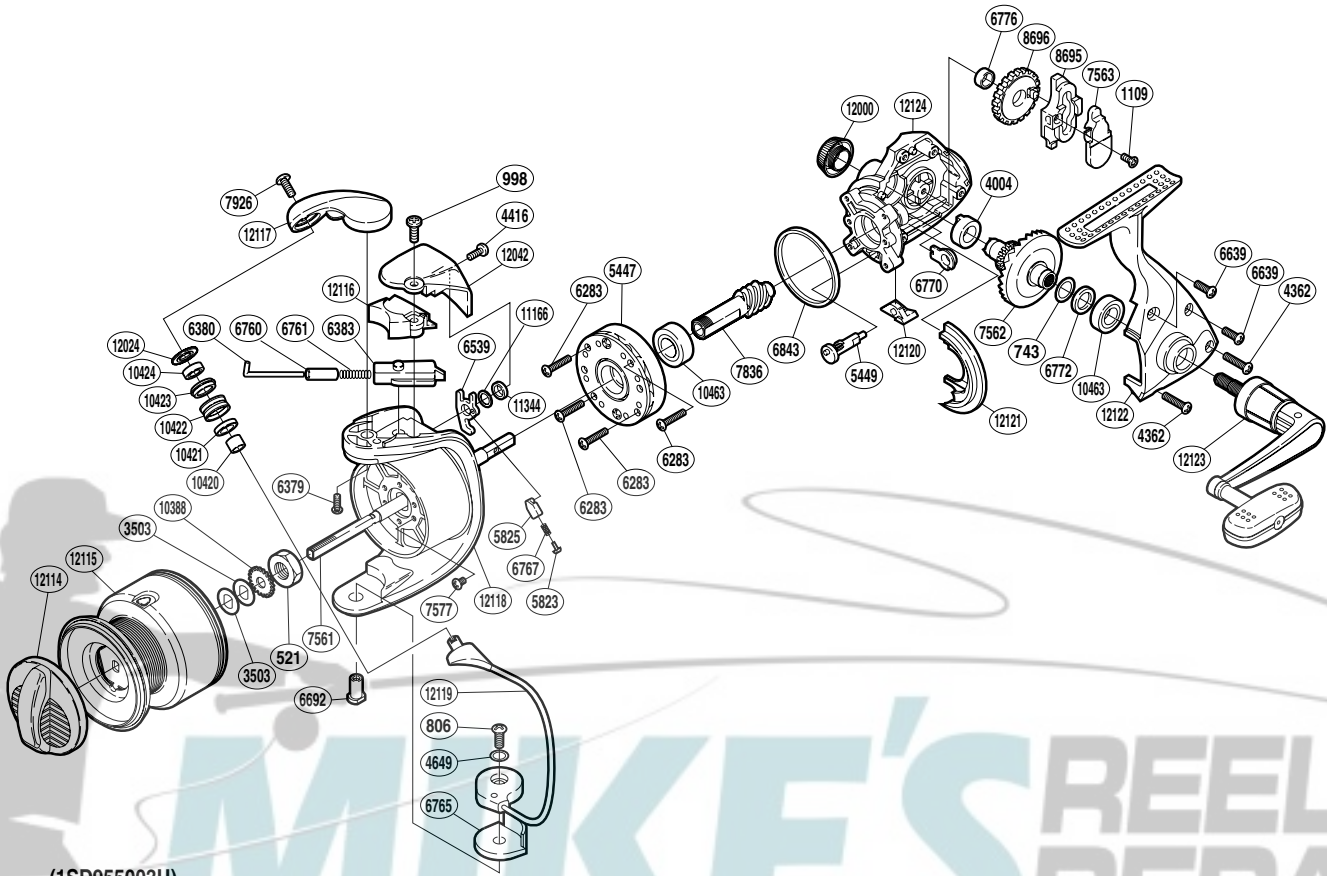

SHIMANO

SPHEROS  A-RB

SP-5000FB

(1SD955003U)

Part No.	Description	Part No.	Description	Part No.	Description
RD 0521	Rotor Nut	RD 6692	Bail Hold Support Shaft	RD10422	Line Roller
RD 0743	Washer	RD 6760	Bail Spring Guide A Collar	RD10423	Line Roller Bushing
RD 0806	Screw	RD 6761	Bail Spring	RD10424	Ball Bearing
RD 0998	Screw	RD 6765	Bail Hold Support Spacer	RD10463	Ball Bearing
RD 1109	Screw	RD 6767	Bail Trip Lever Spring	RD11166	Spacer
RD 3503	Spool Washer	RD 6770	Bushing	RD11344	Trip Lever Washer
RD 4004	Drive Gear Bushing	RD 6772	Spacer	RD12000	Handle Screw Cap
RD 4362	Screw	RD 6776	Oscillating Gear Bushing	RD12024	Line Roller Washer
RD 4416	Screw	RD 6843	Friction Ring	RD12042	Bail Spring Cover Guard
RD 4649	Spacer	RD 7561	Main Shaft	RD12114	Drag Knob
RD 5447	Roller Clutch Assembly	RD 7562	Drive Gear	RD12115	Spool Assembly
RD 5449	Anti-Reverse Cam	RD 7563	Oscillating Slider Inner	RD12116	Bail Spring Cover
RD 5823	Lever Spring Guide A	RD 7577	Screw	RD12117	Bail Arm
RD 5825	Lever Spring Guide B	RD 7836	Pinion Gear	RD12118	Rotor
RD 6283	Screw	RD 7926	Screw	RD12119	Bail Assembly
RD 6379	Screw	RD 8695	Oscillating Slider	RD12120	Anti-Reverse Lever Cover
RD 6380	Bail Spring Guide A	RD 8696	Oscillating Gear	RD12121	Side Cover Flange
RD 6383	Bail Spring Guide B	RD10388	Spool Support	RD12122	Side Cover
RD 6539	Bail Trip Lever	RD10420	Bearing Spacer	RD12123	Handle Assembly
RD 6639	Screw	RD10421	Line Roller Collar	RD12124	Body