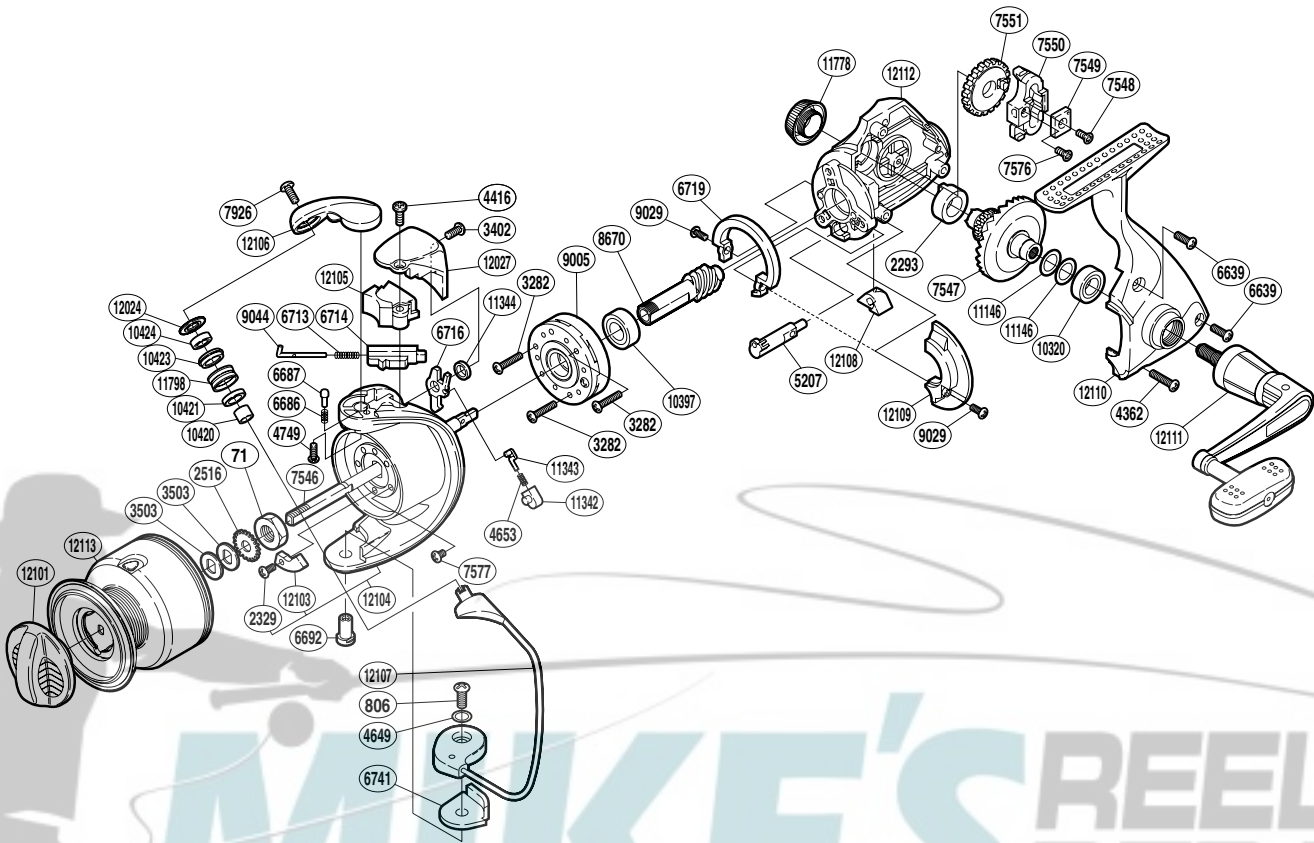

SHIMANO

SPHEROS SA-RB

SP-4000FB

(1SD954003U)

Part No.	Description	Part No.	Description	Part No.	Description
RD 0071	Rotor Nut	RD 6719	Friction Ring	RD11146	Washer
RD 0806	Screw	RD 6741	Bail Hold Support Spacer	RD11342	Lever Spring Guide B
RD 2293	Drive Gear Bushing	RD 7546	Main Shaft	RD11343	Lever Spring Guide A
RD 2329	Screw	RD 7547	Drive Gear	RD11344	Trip Lever Washer
RD 2516	Spool Support	RD 7548	Screw	RD11778	Handle Screw Cap
RD 3282	Screw	RD 7549	Oscillating Slider Inner	RD11798	Line Roller
RD 3402	Screw	RD 7550	Oscillating Slider	RD12024	Line Roller Washer
RD 3503	Spool Washer	RD 7551	Oscillating Gear	RD12027	Bail Spring Cover Guard
RD 4362	Screw	RD 7576	Screw	RD12101	Drag Knob
RD 4416	Screw	RD 7577	Screw	RD12103	Counter Weight
RD 4649	Spacer	RD 7926	Screw	RD12104	Rotor
RD 4653	Lever Spring	RD 8670	Pinion Gear	RD12105	Bail Spring Cover
RD 4749	Screw	RD 9005	Roller Clutch Assembly	RD12106	Bail Arm
RD 5207	Anti-Reverse Cam	RD 9029	Screw	RD12107	Bail Assembly
RD 6639	Screw	RD 9044	Bail Spring Guide A	RD12108	Anti-Reverse Lever Cover
RD 6686	Click Spring	RD10320	Ball Bearing	RD12109	Side Cover Flange
RD 6687	Bail Arm Click	RD10397	Ball Bearing	RD12110	Side Cover
RD 6692	Bail Hold Support Shaft	RD10420	Bearing Spacer	RD12111	Handle Assembly
RD 6713	Bail Spring	RD10421	Line Roller Collar	RD12112	Body
RD 6714	Bail Spring Guide B	RD10423	Line Roller Bushing	RD12113	Spool Assembly
RD 6716	Bail Trip Lever	RD10424	Ball Bearing		