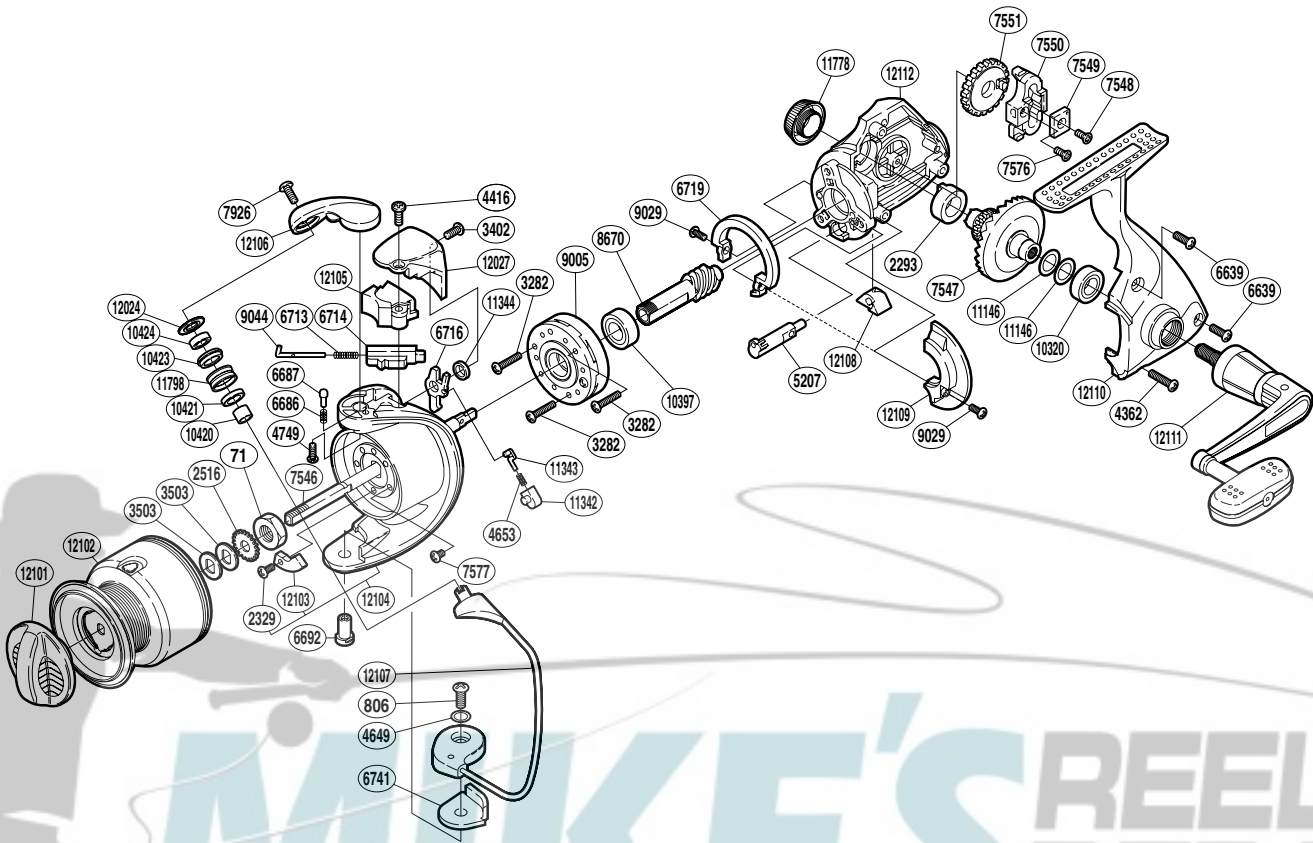

SHIMANO

SPHEROS SA-RB

SP-3000FB

(1SD953003U)

Part No.	Description	Part No.	Description	Part No.	Description
RD 0071	Rotor Nut	RD 6719	Friction Ring	RD11146	Washer
RD 0806	Screw	RD 6741	Bail Hold Support Spacer	RD11342	Lever Spring Guide B
RD 2293	Drive Gear Bushing	RD 7546	Main Shaft	RD11343	Lever Spring Guide A
RD 2329	Screw	RD 7547	Drive Gear	RD11344	Trip Lever Washer
RD 2516	Spool Support	RD 7548	Screw	RD11778	Handle Screw Cap
RD 3282	Screw	RD 7549	Oscillating Slider Inner	RD11798	Line Roller
RD 3402	Screw	RD 7550	Oscillating Slider	RD12024	Line Roller Washer
RD 3503	Spool Washer	RD 7551	Oscillating Gear	RD12027	Bail Spring Cover Guard
RD 4362	Screw	RD 7576	Screw	RD12101	Drag Knob
RD 4416	Screw	RD 7577	Screw	RD12102	Spool Assembly
RD 4649	Spacer	RD 7926	Screw	RD12103	Counter Weight
RD 4653	Lever Spring	RD 8670	Pinion Gear	RD12104	Rotor
RD 4749	Screw	RD 9005	Roller Clutch Assembly	RD12105	Bail Spring Cover
RD 5207	Anti-Reverse Cam	RD 9029	Screw	RD12106	Bail Arm
RD 6639	Screw	RD 9044	Bail Spring Guide A	RD12107	Bail Assembly
RD 6686	Click Spring	RD10320	Ball Bearing	RD12108	Anti-Reverse Lever Cover
RD 6687	Bail Arm Click	RD10397	Ball Bearing	RD12109	Side Cover Flange
RD 6692	Bail Hold Support Shaft	RD10420	Bearing Spacer	RD12110	Side Cover
RD 6713	Bail Spring	RD10421	Line Roller Collar	RD12111	Handle Assembly
RD 6714	Bail Spring Guide B	RD10423	Line Roller Bushing	RD12112	Body
RD 6716	Bail Trip Lever	RD10424	Ball Bearing		