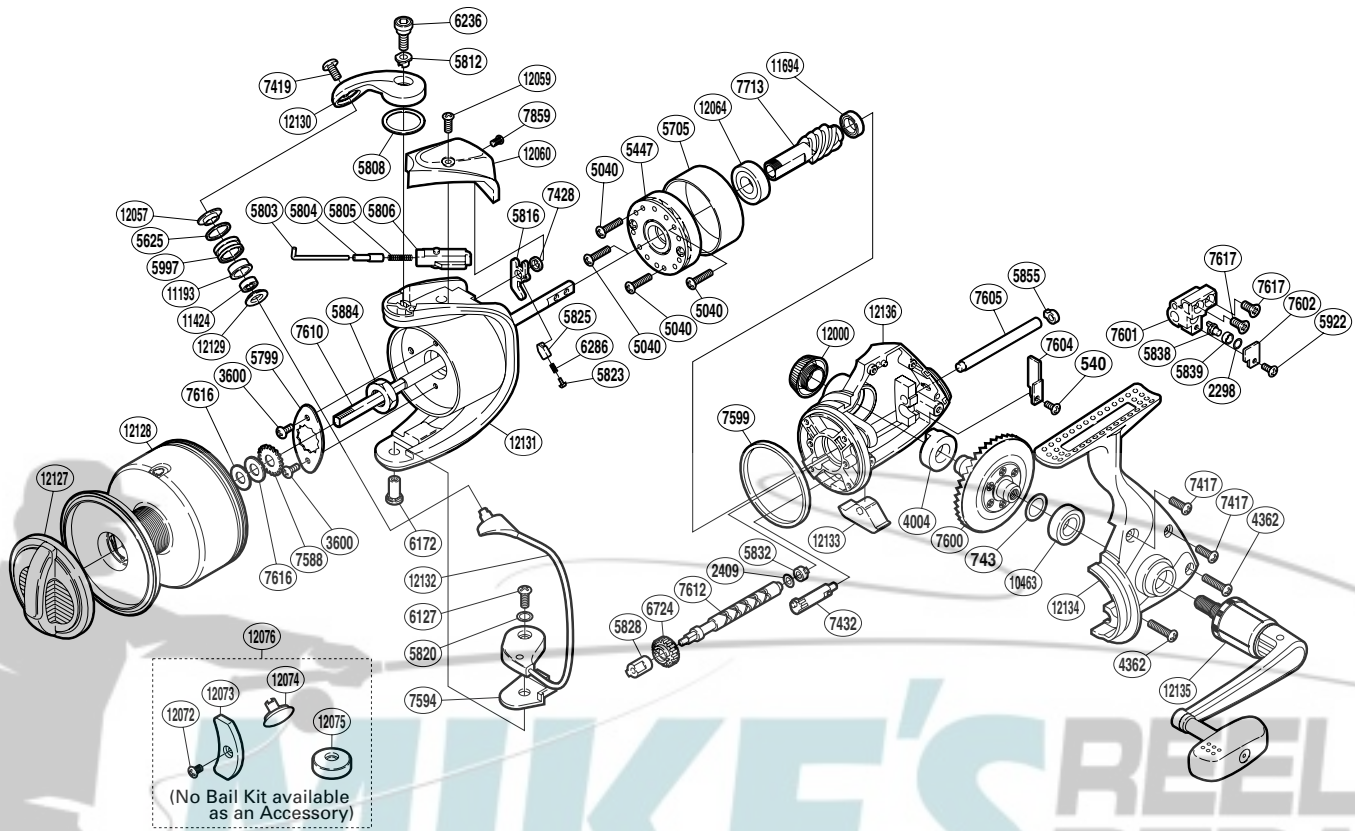

## SP-18000FB

(1SD959803U)

Part No.	Description	Part No.	Description	Part No.	Description
RD 0540	Screw	RD 5855	Oscillating Guide Holder	RD 7859	Screw
RD 0743	Washer	RD 5884	Rotor Nut	RD10463	Ball Bearing
RD 2298	Spacer	RD 5922	Screw	RD11193	Line Roller Bushing
RD 2409	Spacer	RD 5997	Line Roller	RD11424	Ball Bearing
RD 3600	Screw	RD 6127	Screw	RD11694	Ball Bearing
RD 4004	Drive Gear Bushing	RD 6172	Bail Hold Support Shaft	RD12000	Handle Screw Cap
RD 4362	Screw	RD 6236	Screw	RD12057	Line Roller Washer
RD 5040	Screw	RD 6286	Bail Trip Lever Spring	RD12059	Screw
RD 5447	Roller Clutch Assembly	RD 6724	Idle Gear	RD12060	Bail Spring Cover
RD 5625	Line Roller Spacer	RD 7417	Screw	RD12064	Ball Bearing
RD 5705	Roller Clutch Ring	RD 7419	Screw	RD12127	Drag Knob
RD 5799	Rotor Nut Retainer	RD 7428	Bail Trip Lever Washer	RD12128	Spool Assembly
RD 5803	Bail Spring Guide A	RD 7432	Anti-Reverse Cam	RD12129	Bearing Spacer
RD 5804	Spring Guide A Support	RD 7588	Spool Support	RD12130	Bail Arm
RD 5805	Bail Spring	RD 7594	Bail Hold Support Spacer	RD12131	Rotor
RD 5806	Bail Spring Guide B	RD 7599	Friction Ring	RD12132	Bail Assembly
RD 5808	Washer	RD 7600	Drive Gear	RD12133	Anti-Reverse Lever Cover
RD 5812	Screw Collar	RD 7601	Oscillating Slider	RD12134	Side Cover
RD 5816	Bail Trip Lever	RD 7602	Oscillating Slider Retainer	RD12135	Handle Assembly
RD 5820	Spacer	RD 7604	Worm Shaft Retainer	RD12136	Body
RD 5823	Lever Spring Guide A	RD 7605	Oscillating Guide		
RD 5825	Lever Spring Guide B	RD 7610	Main Shaft	RD12072	Screw (accessory)
RD 5828	Worm Bushing (Front)	RD 7612	Worm Shaft	RD12073	Counter Weight (rotor) (accessory)
RD 5832	Worm Bushing (Rear)	RD 7616	Spool Washer	RD12074	Line Roller Support B (accessory)
RD 5838	Oscillating Pawl	RD 7617	Screw	RD12075	Counter Weight (bail) (accessory)
RD 5839	Oscillating Slider Bushing	RD 7713	Pinion Gear	RD12076	Counter Weight Set (accessory)