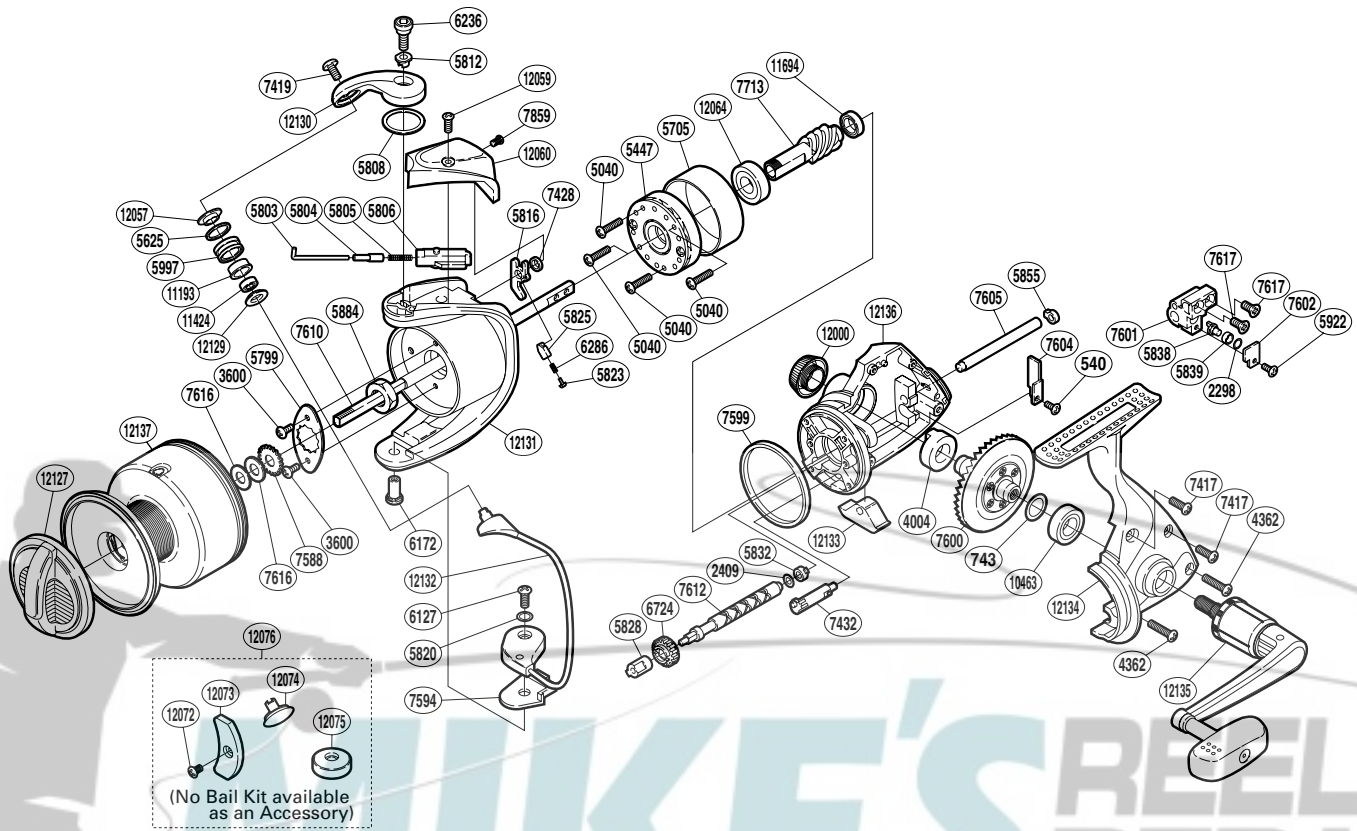

## SPHEROS A-RB

## SP-14000FB

(1SD959503U)

Part No.	Description	Part No.	Description	Part No.	Description
RD 0540	Screw	RD 5855	Oscillating Guide Holder	RD 7859	Screw
RD 0743	Washer	RD 5884	Rotor Nut	RD10463	Ball Bearing
RD 2298	Spacer	RD 5922	Screw	RD11193	Line Roller Bushing
RD 2409	Spacer	RD 5997	Line Roller	RD11424	Ball Bearing
RD 3600	Screw	RD 6127	Screw	RD11694	Ball Bearing
RD 4004	Drive Gear Bushing	RD 6172	Bail Hold Support Shaft	RD12000	Handle Screw Cap
RD 4362	Screw	RD 6236	Screw	RD12057	Line Roller Washer
RD 5040	Screw	RD 6286	Bail Trip Lever Spring	RD12059	Screw
RD 5447	Roller Clutch Assembly	RD 6724	Idle Gear	RD12060	Bail Spring Cover
RD 5625	Line Roller Spacer	RD 7417	Screw	RD12064	Ball Bearing
RD 5705	Roller Clutch Ring	RD 7419	Screw	RD12127	Drag Knob
RD 5799	Rotor Nut Retainer	RD 7428	Bail Trip Lever Washer	RD12129	Bearing Spacer
RD 5803	Bail Spring Guide A	RD 7432	Anti-Reverse Cam	RD12130	Bail Arm
RD 5804	Spring Guide A Support	RD 7588	Spool Support	RD12131	Rotor
RD 5805	Bail Spring	RD 7594	Bail Hold Support Spacer	RD12132	Bail Assembly
RD 5806	Bail Spring Guide B	RD 7599	Friction Ring	RD12133	Anti-Reverse Lever Cover
RD 5808	Washer	RD 7600	Drive Gear	RD12134	Side Cover
RD 5812	Screw Collar	RD 7601	Oscillating Slider	RD12135	Handle Assembly
RD 5816	Bail Trip Lever	RD 7602	Oscillating Slider Retainer	RD12136	Body
RD 5820	Spacer	RD 7604	Worm Shaft Retainer	RD12137	Spool Assembly
RD 5823	Lever Spring Guide A	RD 7605	Oscillating Guide		
RD 5825	Lever Spring Guide B	RD 7610	Main Shaft	RD12072	Screw (accessory)
RD 5828	Worm Bushing (Front)	RD 7612	Worm Shaft	RD12073	Counter Weight (rotor) (accessory)
RD 5832	Worm Bushing (Rear)	RD 7616	Spool Washer	RD12074	Line Roller Support B (accessory)
RD 5838	Oscillating Pawl	RD 7617	Screw	RD12075	Counter Weight (bail) (accessory)
RD 5839	Oscillating Slider Bushing	RD 7713	Pinion Gear	RD12076	Counter Weight Set (accessory)