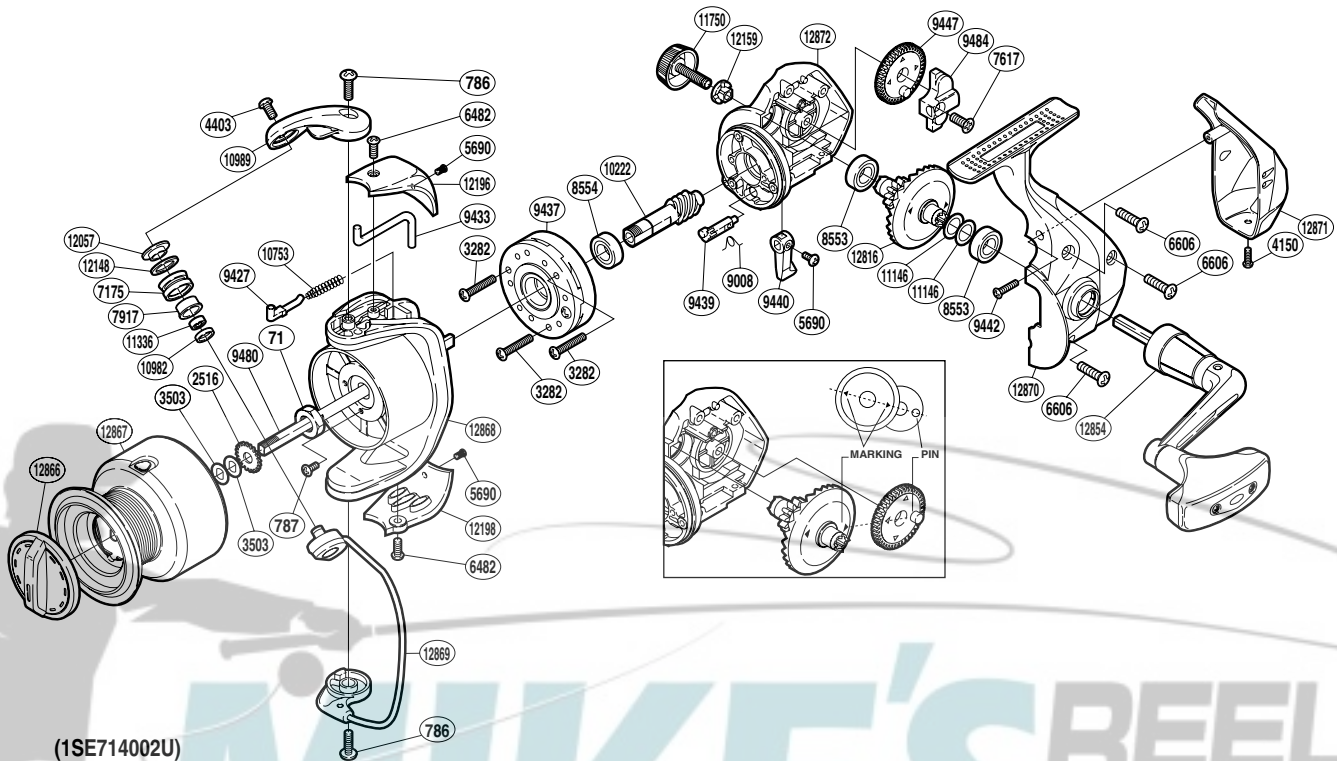

SHIMANO

Sonora

SON-4000FB

(1SE714002U)

Please note that the number of adjusting washers may not be the same as shown in the exploded views. (Adjustment will vary with each individual product.)

Part No.	Description	Part No.	Description	Part No.	Description
RD 0071	Rotor Nut	RD 9008	Anti-Reverse Cam Spring	RD11750	Handle Screw Cap
RD 0786	Screw	RD 9427	Bail Spring Guide	RD12057	Line Roller Washer
RD 0787	Screw	RD 9433	Bail Trip Lever	RD12148	Line Roller Spacer
RD 2516	Spool Support	RD 9437	Roller Clutch Assembly	RD12159	Handle Screw Lock Washer
RD 3282	Screw	RD 9439	Anti-Reverse Cam	RD12196	Bail Spring Cover
RD 3503	Spool Washer	RD 9440	Anti-Reverse Lever	RD12198	Bail Hold Support Guard
RD 4150	Screw	RD 9442	Screw	RD12816	Drive Gear
RD 4403	Screw	RD 9447	Oscillating Gear	RD12854	Handle Assembly
RD 5690	Screw	RD 9480	Main Shaft	RD12866	Drag Knob
RD 6482	Screw	RD 9484	Oscillating Slider	RD12867	Spool Assembly
RD 6606	Screw	RD10222	Pinion Gear	RD12868	Rotor
RD 7175	Line Roller	RD10753	Bail Spring	RD12869	Bail Assembly
RD 7617	Screw	RD10982	Bearing Spacer	RD12870	Side Cover
RD 7917	Line Roller Bushing	RD10989	Bail Arm	RD12871	Rear Protector
RD 8553	Ball Bearing	RD11146	Washer	RD12872	Body
RD 8554	Ball Bearing	RD11336	Ball Bearing		