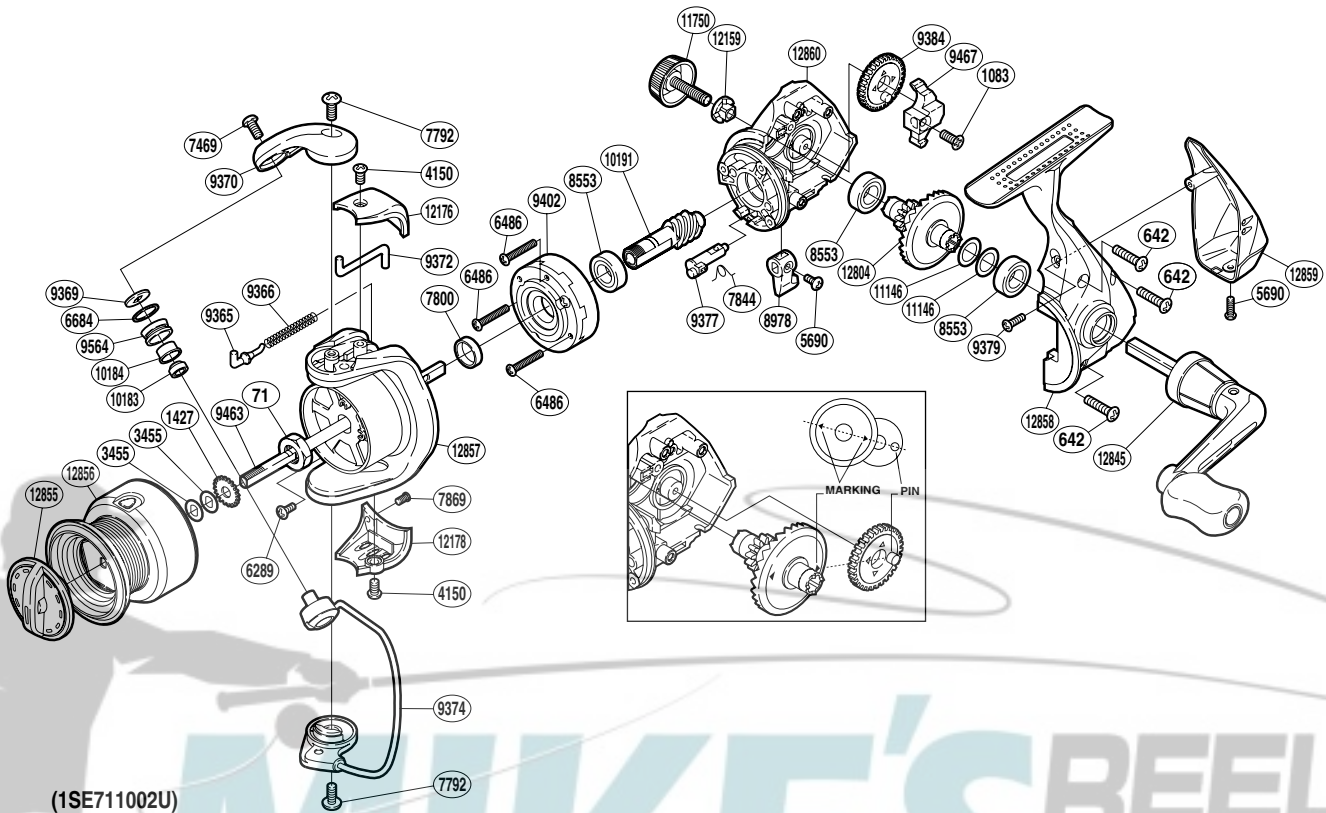

SHIMANO

Sonora

SON-1000FB

(1SE711002U)

Please note that the number of adjusting washers may not be the same as shown in the exploded views. (Adjustment will vary with each individual product.)

| Part No. | Description | Part No. | Description | Part No. | Description |
|----------|-------------------------|----------|------------------------|----------|--------------------------|
| RD 0071 | Rotor Nut | RD 8978 | Anti-Reverse Lever | RD10191 | Pinion Gear |
| RD 0642 | Screw | RD 9365 | Bail Spring Guide | RD11146 | Washer |
| RD 1083 | Screw | RD 9366 | Bail Spring | RD11750 | Handle Screw Cap |
| RD 1427 | Spool Support | RD 9369 | Line Roller Washer | RD12159 | Handle Screw Lock Washer |
| RD 3455 | Spool Washer | RD 9370 | Bail Arm | RD12176 | Bail Spring Cover |
| RD 4150 | Screw | RD 9372 | Bail Trip Lever | RD12178 | Bail Hold Support Guard |
| RD 5690 | Screw | RD 9374 | Bail Assembly | RD12804 | Drive Gear |
| RD 6289 | Screw | RD 9377 | Anti-Reverse Cam | RD12845 | Handle Assembly |
| RD 6486 | Screw | RD 9379 | Screw | RD12855 | Drag Knob |
| RD 6684 | Line Roller Spacer | RD 9384 | Oscillating Gear | RD12856 | Spool Assembly |
| RD 7469 | Screw | RD 9402 | Roller Clutch Assembly | RD12857 | Rotor |
| RD 7792 | Screw | RD 9463 | Main Shaft | RD12858 | Side Cover |
| RD 7800 | Rotor Ring | RD 9467 | Oscillating Slider | RD12859 | Rear Protector |
| RD 7844 | Anti-Reverse Cam Spring | RD 9564 | Line Roller | RD12860 | Body |
| RD 7869 | Screw | RD10183 | Ball Bearing | | |
| RD 8553 | Ball Bearing | RD10184 | Line Roller Bushing | | |