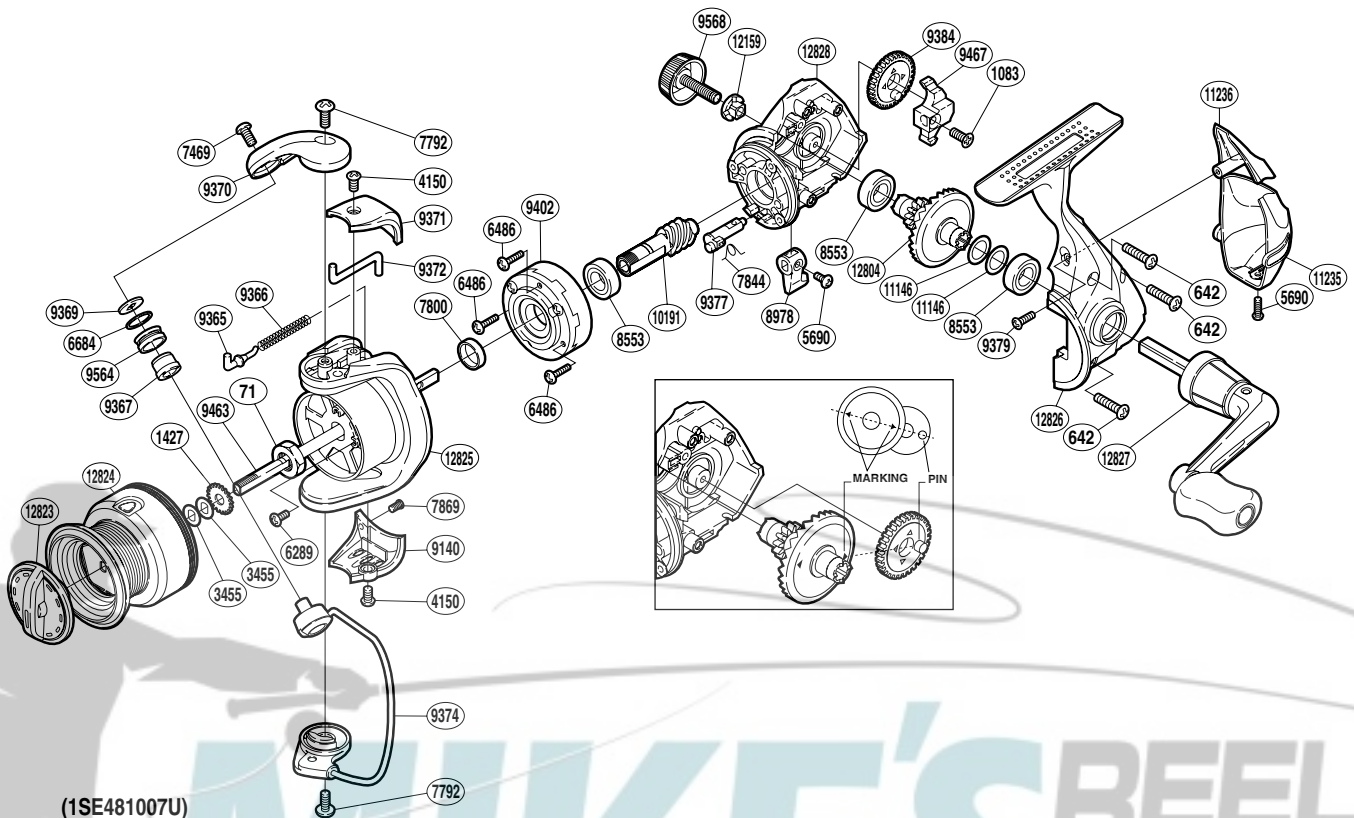

SHIMANO

SOLSTACE

SO-1000FI

(1SE481007U)

Please note that the number of adjusting washers may not be the same as shown in the exploded views. (Adjustment will vary with each individual product.)

Part No.	Description	Part No.	Description	Part No.	Description
RD 0071	Rotor Nut	RD 8978	Anti-Reverse Lever	RD 9564	Line Roller
RD 0642	Screw	RD 9140	Bail Hold Support Guard	RD 9568	Handle Screw Cap
RD 1083	Screw	RD 9365	Bail Spring Guide	RD10191	Pinion Gear
RD 1427	Spool Support	RD 9366	Bail Spring	RD11146	Washer
RD 3455	Spool Washer	RD 9367	Line Roller Bushing	RD11235	Rear Protector B
RD 4150	Screw	RD 9369	Line Roller Washer	RD11236	Rear Protector A
RD 5690	Screw	RD 9370	Bail Arm	RD12159	Handle Screw Lock Washer
RD 6289	Screw	RD 9371	Bail Spring Cover	RD12804	Drive Gear
RD 6486	Screw	RD 9372	Bail Trip Lever	RD12823	Drag Knob
RD 6684	Line Roller Spacer	RD 9374	Bail Assembly	RD12824	Spool Assembly
RD 7469	Screw	RD 9377	Anti-Reverse Cam	RD12825	Rotor
RD 7792	Screw	RD 9379	Screw	RD12826	Side Cover
RD 7800	Rotor Ring	RD 9384	Oscillating Gear	RD12827	Handle Assembly
RD 7844	Anti-Reverse Cam Spring	RD 9402	Roller Clutch Assembly	RD12828	Body
RD 7869	Screw	RD 9463	Main Shaft		
RD 8553	Ball Bearing	RD 9467	Oscillating Slider		