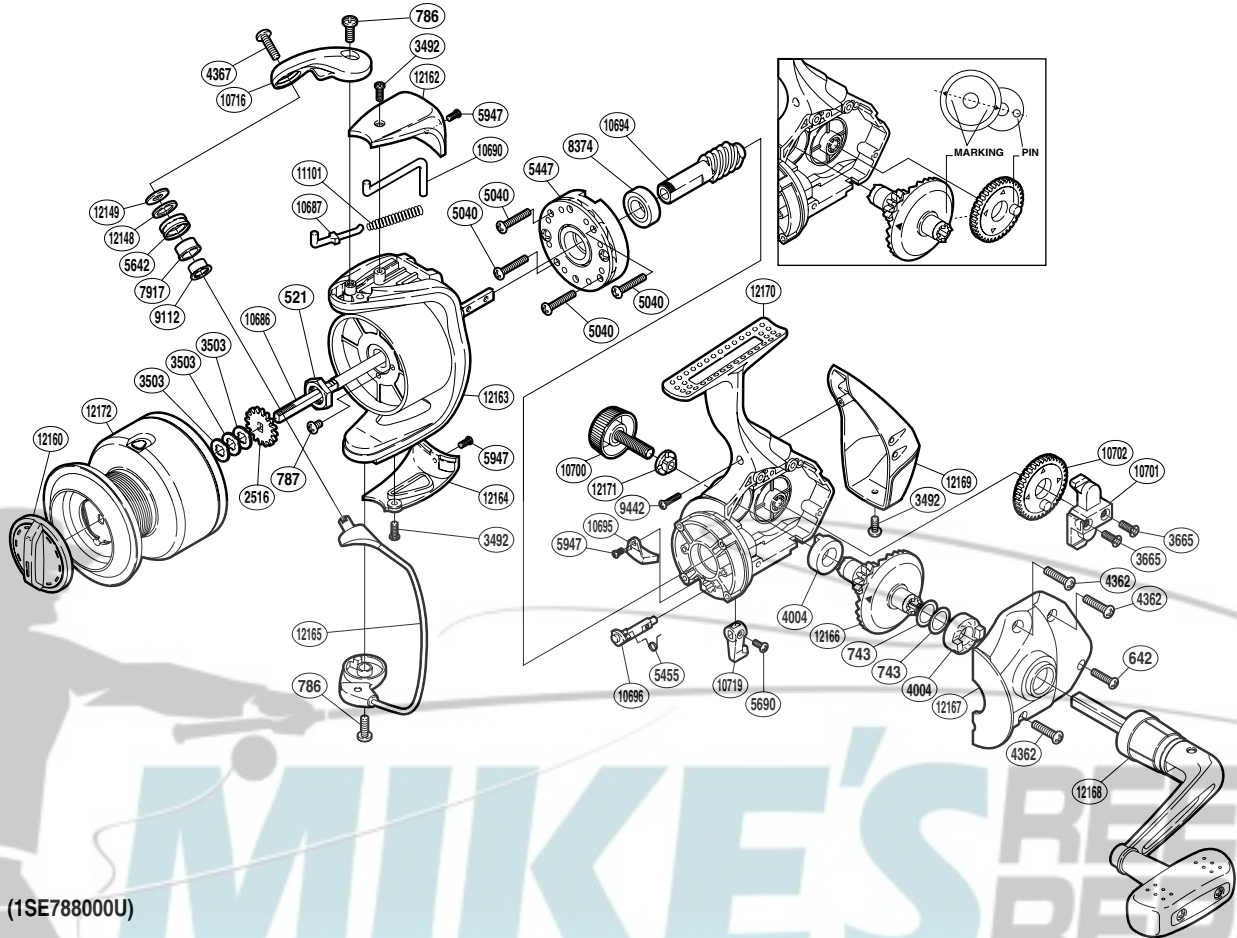

SHIMANO

SOCORRO

SOC-8000F

Part No.	Description	Part No.	Description	Part No.	Description
RD 0521	Rotor Nut	RD 5690	Screw	RD10719	Anti-Reverse Lever
RD 0642	Screw	RD 5947	Screw	RD11101	Bail Spring
RD 0743	Washer	RD 7917	Line Roller Bushing	RD12148	Line Roller Spacer
RD 0786	Screw	RD 8374	Ball Bearing	RD12149	Line Roller Washer
RD 0787	Screw	RD 9112	Line Roller Collar	RD12160	Drag Knob
RD 2516	Spool Support	RD 9442	Screw	RD12162	Bail Spring Cover
RD 3492	Screw	RD10686	Main Shaft	RD12163	Rotor
RD 3503	Spool Washer	RD10687	Bail Spring Guide A	RD12164	Bail Hold Support Guard
RD 3665	Screw	RD10690	Bail Trip Lever	RD12165	Bail Assembly
RD 4004	Drive Gear Bushing	RD10694	Pinion Gear	RD12166	Drive Gear
RD 4362	Screw	RD10695	Bail Trip Strike	RD12167	Side Cover
RD 4367	Screw	RD10696	Anti-Reverse Cam	RD12168	Handle Assembly
RD 5040	Screw	RD10700	Handle Screw Cap	RD12169	Rear Protector
RD 5447	Roller Clutch Assembly	RD10701	Oscillating Slider	RD12170	Body
RD 5455	Anti-Reverse Cam Spring	RD10702	Oscillating Gear	RD12171	Handle Screw Lock Washer
RD 5642	Line Roller	RD10716	Bail Arm	RD12172	Spool Assembly