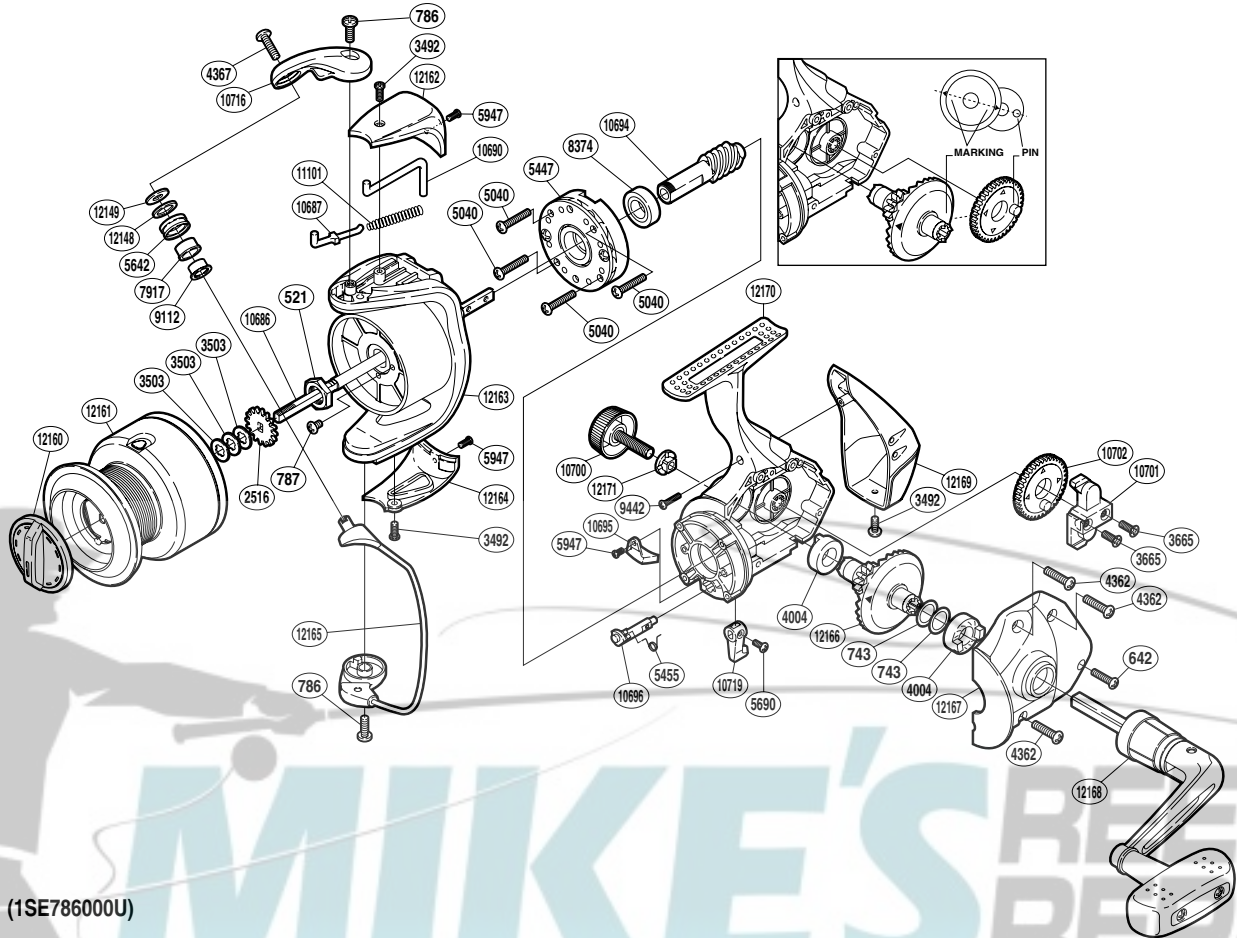

SHIMANO

SOCORRO

SOC-6000F

Part No.	Description	Part No.	Description	Part No.	Description
RD 0521	Rotor Nut	RD 5690	Screw	RD10719	Anti-Reverse Lever
RD 0642	Screw	RD 5947	Screw	RD11101	Bail Spring
RD 0743	Washer	RD 7917	Line Roller Bushing	RD12148	Line Roller Spacer
RD 0786	Screw	RD 8374	Ball Bearing	RD12149	Line Roller Washer
RD 0787	Screw	RD 9112	Line Roller Collar	RD12160	Drag Knob
RD 2516	Spool Support	RD 9442	Screw	RD12161	Spool Assembly
RD 3492	Screw	RD10686	Main Shaft	RD12162	Bail Spring Cover
RD 3503	Spool Washer	RD10687	Bail Spring Guide A	RD12163	Rotor
RD 3665	Screw	RD10690	Bail Trip Lever	RD12164	Bail Hold Support Guard
RD 4004	Drive Gear Bushing	RD10694	Pinion Gear	RD12165	Bail Assembly
RD 4362	Screw	RD10695	Bail Trip Strike	RD12166	Drive Gear
RD 4367	Screw	RD10696	Anti-Reverse Cam	RD12167	Side Cover
RD 5040	Screw	RD10700	Handle Screw Cap	RD12168	Handle Assembly
RD 5447	Roller Clutch Assembly	RD10701	Oscillating Slider	RD12169	Rear Protector
RD 5455	Anti-Reverse Cam Spring	RD10702	Oscillating Gear	RD12170	Body
RD 5642	Line Roller	RD10716	Bail Arm	RD12171	Handle Screw Lock Washer