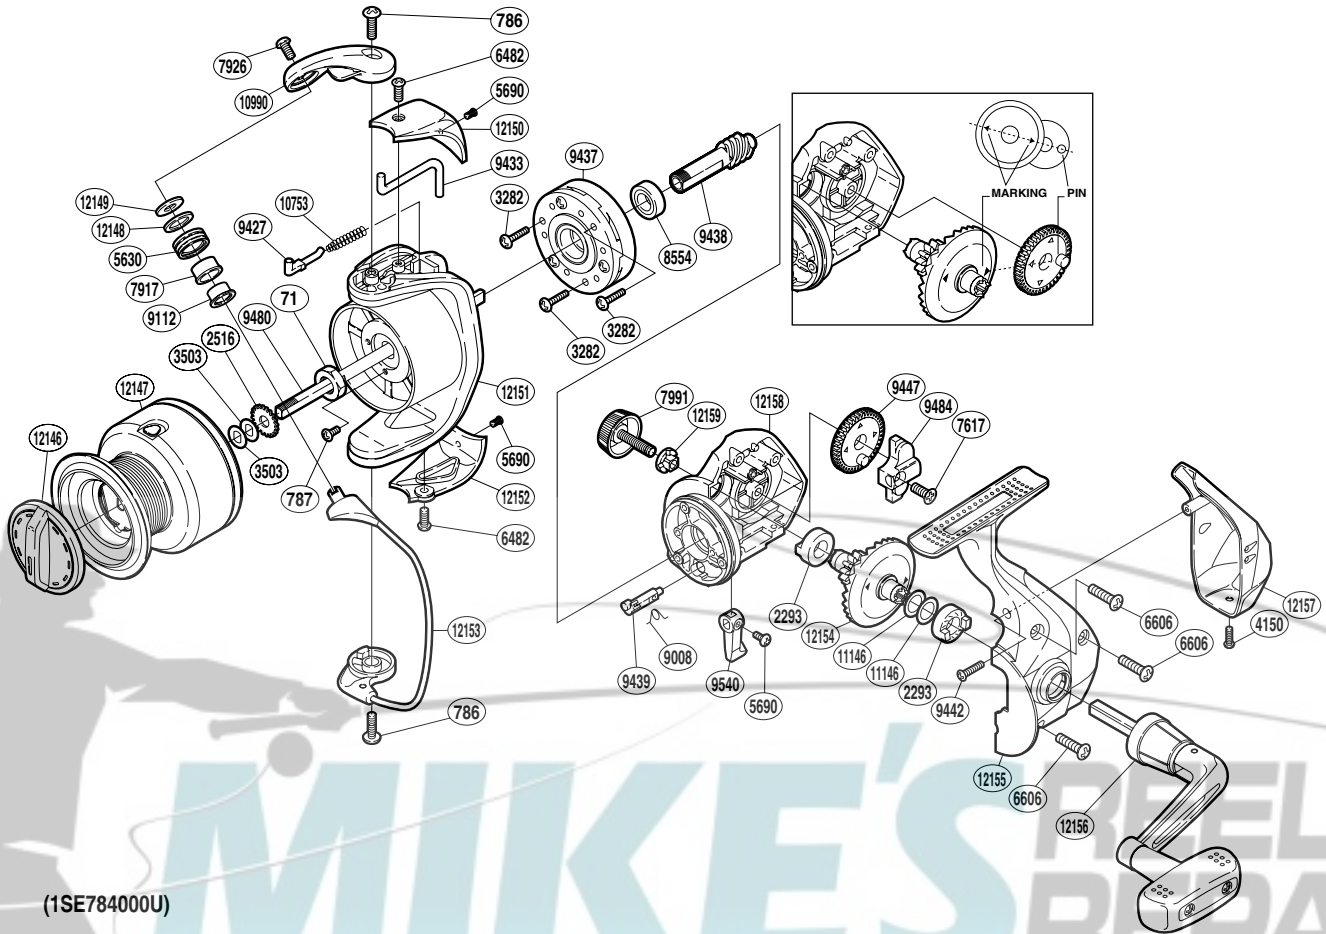

SHIMANO

SOCORRO

SOC-4000F

(1SE784000U)

Part No.	Description	Part No.	Description	Part No.	Description
RD 0071	Rotor Nut	RD 8554	Ball Bearing	RD12146	Drag Knob
RD 0786	Screw	RD 9008	Anti-Reverse Cam Spring	RD12147	Spool Assembly
RD 0787	Screw	RD 9112	Line Roller Collar	RD12148	Line Roller Spacer
RD 2293	Drive Gear Bushing	RD 9427	Bail Spring Guide	RD12149	Line Roller Washer
RD 2516	Spool Support	RD 9433	Bail Trip Lever	RD12150	Bail Spring Cover
RD 3282	Screw	RD 9437	Roller Clutch Assembly	RD12151	Rotor
RD 3503	Spool Washer	RD 9438	Pinion Gear	RD12152	Bail Hold Support Guard
RD 4150	Screw	RD 9439	Anti-Reverse Cam	RD12153	Bail Assembly
RD 5630	Line Roller	RD 9442	Screw	RD12154	Drive Gear
RD 5690	Screw	RD 9447	Oscillating Gear	RD12155	Side Cover
RD 6482	Screw	RD 9480	Main Shaft	RD12156	Handle Assembly
RD 6606	Screw	RD 9484	Oscillating Slider	RD12157	Rear Protector
RD 7617	Screw	RD 9540	Anti-Reverse Lever	RD12158	Body
RD 7917	Line Roller Bushing	RD10753	Bail Spring	RD12159	Handle Screw Lock Washer
RD 7926	Screw	RD10990	Bail Arm		
RD 7991	Handle Screw Cap	RD11146	Washer		