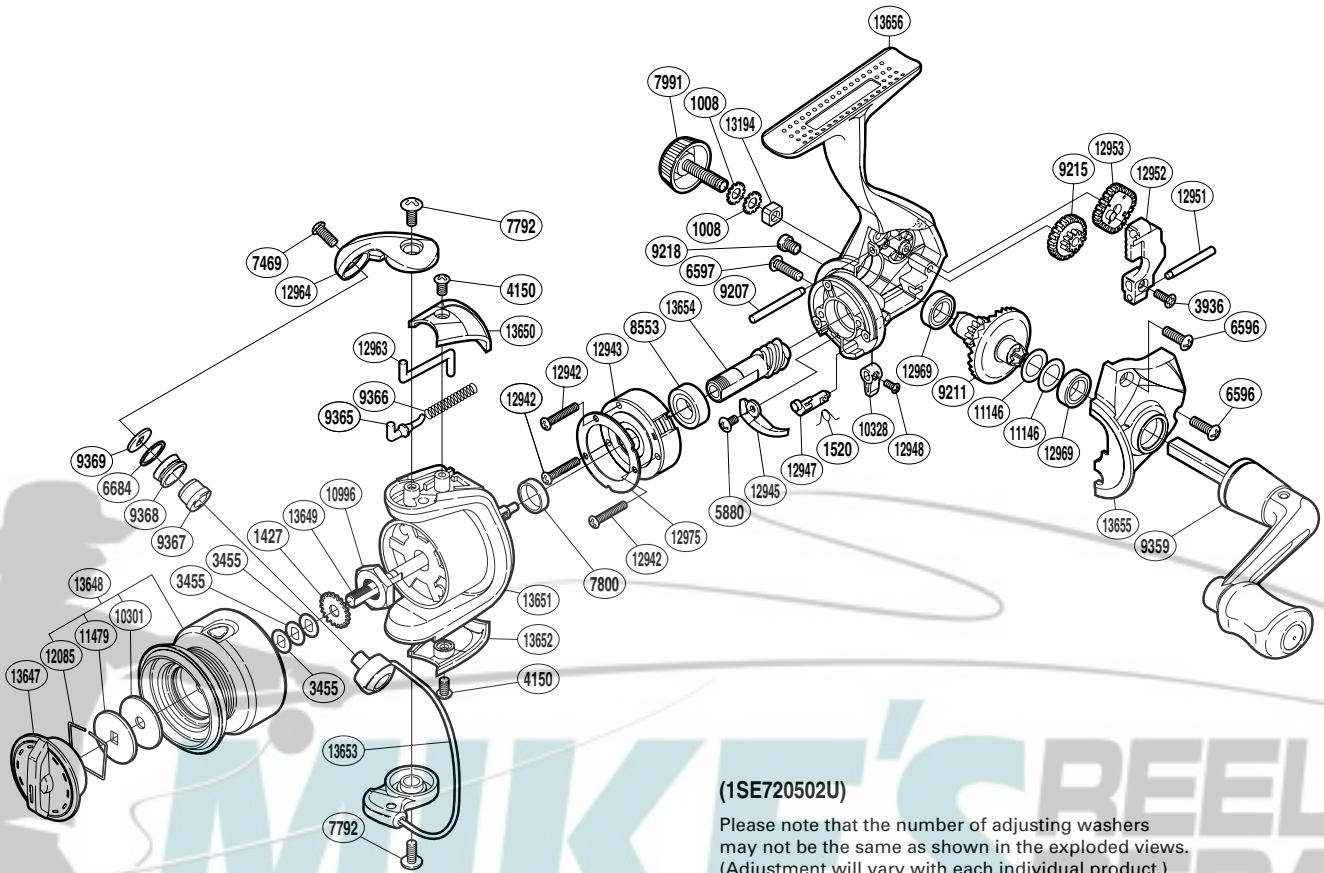

# SHIMANO

## SIENNA

SN-500FD

(1SE720502U)

Please note that the number of adjusting washers may not be the same as shown in the exploded views. (Adjustment will vary with each individual product.)

Part No.	Description	Part No.	Description	Part No.	Description
RD 1008	Handle Lock Washer	RD 9218	Oil Cap	RD12951	Oscillating Guide B
RD 1427	Spool Support	RD 9359	Handle Assembly	RD12952	Oscillating Slider
RD 1520	Anti-Reverse Cam Spring	RD 9365	Bail Spring Guide	RD12953	Oscillating Gear
RD 3455	Spool Washer	RD 9366	Bail Spring	RD12963	Bail Trip Lever
RD 3936	Screw	RD 9367	Line Roller Bushing	RD12964	Bail Arm
RD 4150	Screw	RD 9368	Line Roller	RD12969	Ball Bearing
RD 5880	Screw	RD 9369	Line Roller Washer	RD12975	Roller Clutch Reinforce
RD 6596	Screw	RD10301	Drag Washer	RD13194	Handle Screw Lock
RD 6597	Screw	RD10328	Anti-Reverse Lever	RD13647	Drag Knob
RD 6684	Line Roller Spacer	RD10996	Rotor Nut	RD13648	Spool Assembly
RD 7469	Screw	RD11146	Washer	RD13649	Main Shaft
RD 7792	Screw	RD11479	Key Washer	RD13650	Bail Spring Cover
RD 7800	Rotor Ring	RD12085	Drag Washers Retainer	RD13651	Rotor
RD 7991	Handle Screw Cap	RD12942	Screw	RD13652	Bail Hold Support Guard
RD 8553	Ball Bearing	RD12943	Roller Clutch Assembly	RD13653	Bail Assembly
RD 9207	Oscillating Guide A	RD12945	Bail Trip Strike	RD13654	Pinion Gear
RD 9211	Drive Gear	RD12947	Anti-Reverse Cam	RD13655	Side Cover
RD 9215	Idle Gear	RD12948	Screw	RD13656	Body