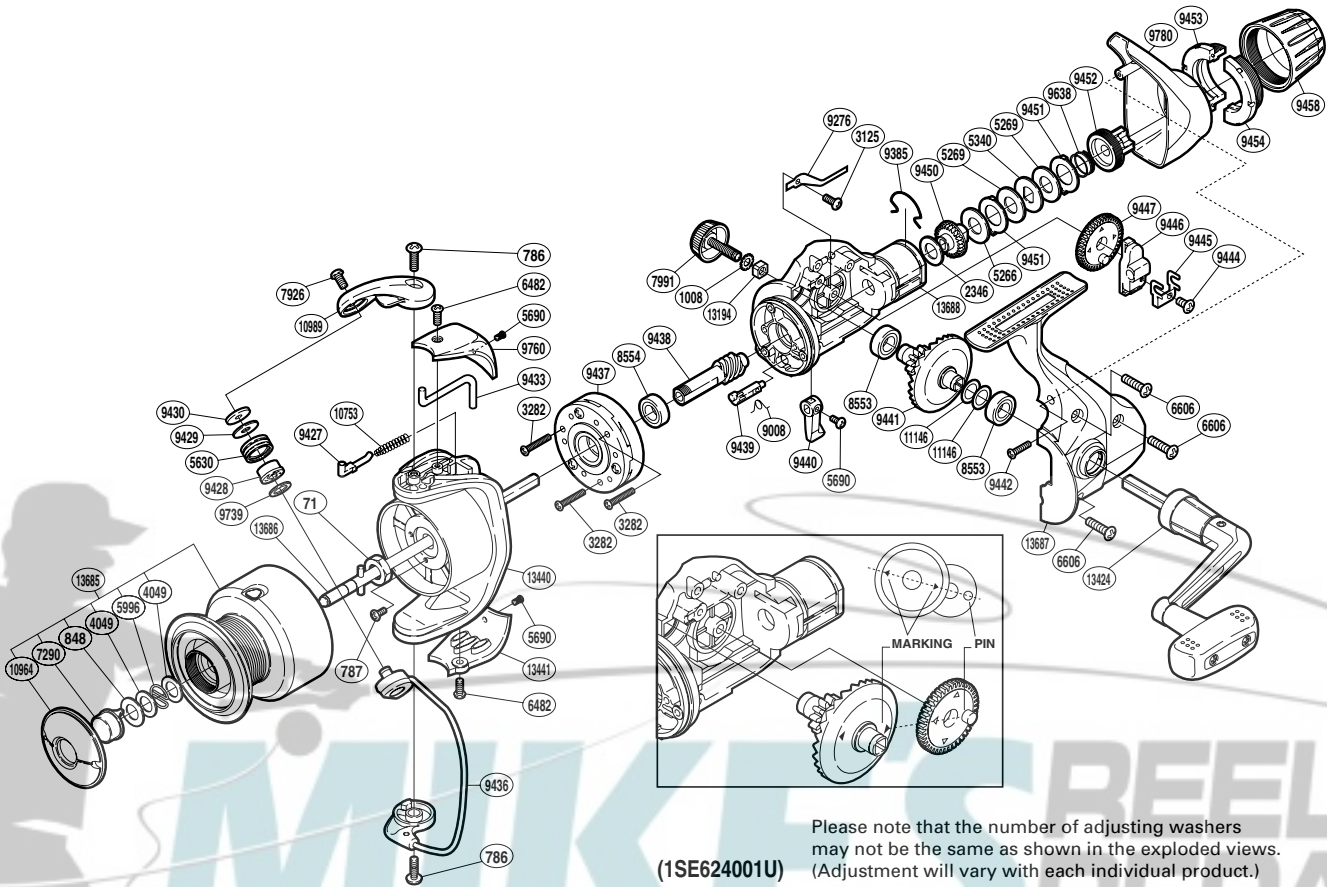

# SHIMANO

## SIENNA

SN-4000RD

Part No.	Description	Part No.	Description	Part No.	Description
RD 0071	Rotor Nut	RD 8554	Ball Bearing	RD 9451	Eared Washer
RD 0786	Screw	RD 9008	Anti-Reverse Cam Spring	RD 9452	Pressure Screw
RD 0787	Screw	RD 9276	Drag Click	RD 9453	Drag Programmer B1
RD 0848	Washer	RD 9385	Hold Click Spring	RD 9454	Drag Programmer B2
RD 1008	Handle Lock Washer	RD 9427	Bail Spring Guide	RD 9458	Drag Programmer A
RD 2346	Drag Washer	RD 9428	Line Roller Bushing	RD 9638	Drag Coil Spring
RD 3125	Screw	RD 9429	Line Roller Spacer	RD 9739	Bearing Spacer
RD 3282	Screw	RD 9430	Line Roller Washer	RD 9760	Bail Spring Cover
RD 4049	Washer	RD 9433	Bail Trip Lever	RD 9780	Rear Protector
RD 5266	Drag Washer	RD 9436	Bail Assembly	RD10753	Bail Spring
RD 5269	Drag Washer	RD 9437	Roller Clutch Assembly	RD10964	Push Button Collar
RD 5340	Key Washer	RD 9438	Pinion Gear	RD10989	Bail Arm
RD 5630	Line Roller	RD 9439	Anti-Reverse Cam	RD11146	Washer
RD 5690	Screw	RD 9440	Anti-Reverse Lever	RD13194	Handle Screw Lock
RD 5996	Locking Spring	RD 9441	Drive Gear	RD13424	Handle Assembly
RD 6482	Screw	RD 9442	Screw	RD13440	Rotor
RD 6606	Screw	RD 9444	Screw	RD13441	Bail Hold Support Guard
RD 7290	Push Button	RD 9445	Oscillating Slider Retainer	RD13685	Spool Assembly
RD 7926	Screw	RD 9446	Oscillating Slider	RD13686	Main Shaft
RD 7991	Handle Screw Cap	RD 9447	Oscillating Gear	RD13687	Side Cover
RD 8553	Ball Bearing	RD 9450	Drag Shaft	RD13688	Body