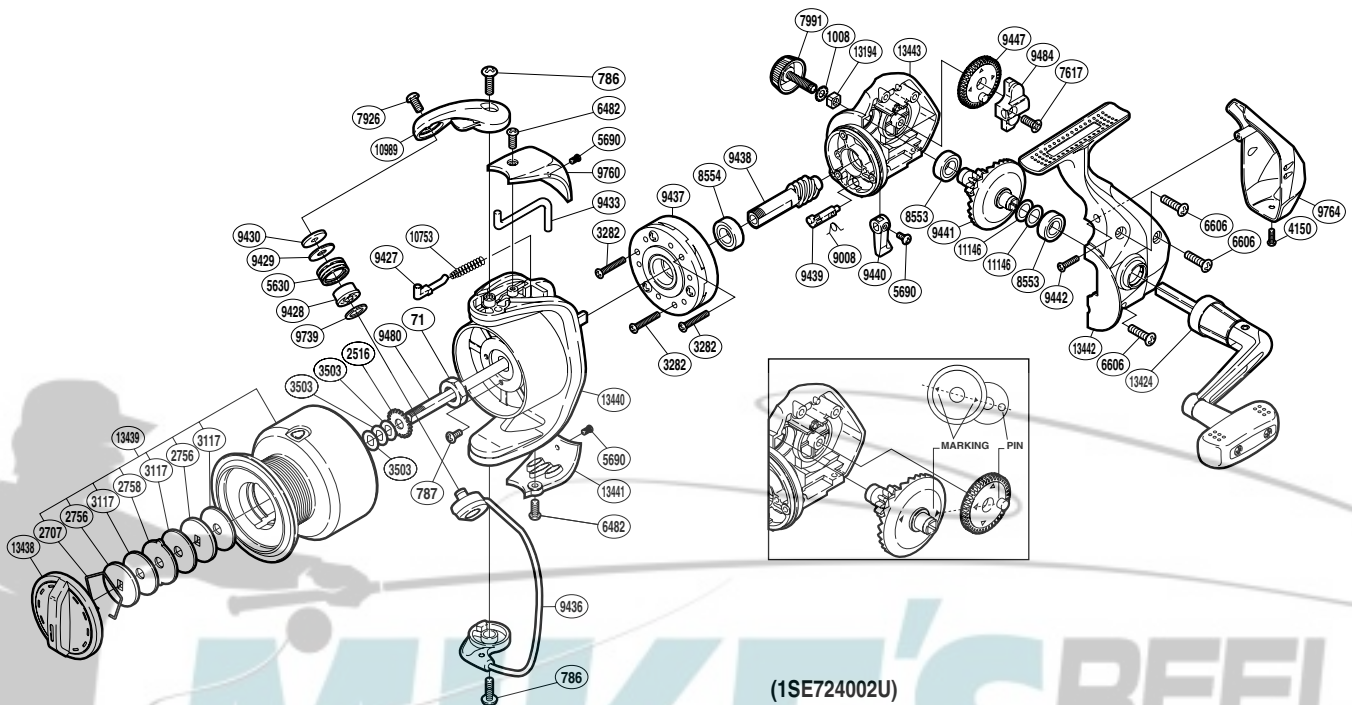

SHIMANO

SIENNA

SN-4000FD

(1SE724002U)

Please note that the number of adjusting washers may not be the same as shown in the exploded views. (Adjustment will vary with each individual product.)

Part No.	Description	Part No.	Description	Part No.	Description
RD 0071	Rotor Nut	RD 7926	Screw	RD 9447	Oscillating Gear
RD 0786	Screw	RD 7991	Handle Screw Cap	RD 9480	Main Shaft
RD 0787	Screw	RD 8553	Ball Bearing	RD 9484	Oscillating Slider
RD 1008	Handle Lock Washer	RD 8554	Ball Bearing	RD 9739	Bearing Spacer
RD 2516	Spool Support	RD 9008	Anti-Reverse Cam Spring	RD 9760	Bail Spring Cover
RD 2707	Drag Washers Retainer	RD 9427	Bail Spring Guide	RD 9764	Rear Protector
RD 2756	Key Washer	RD 9428	Line Roller Bushing	RD10753	Bail Spring
RD 2758	Eared Washer	RD 9429	Line Roller Spacer	RD10989	Bail Arm
RD 3117	Drag Washer	RD 9430	Line Roller Washer	RD11146	Washer
RD 3282	Screw	RD 9433	Bail Trip Lever	RD13194	Handle Screw Lock
RD 3503	Spool Washer	RD 9436	Bail Assembly	RD13424	Handle Assembly
RD 4150	Screw	RD 9437	Roller Clutch Assembly	RD13438	Drag Knob
RD 5630	Line Roller	RD 9438	Pinion Gear	RD13439	Spool Assembly
RD 5690	Screw	RD 9439	Anti-Reverse Cam	RD13440	Rotor
RD 6482	Screw	RD 9440	Anti-Reverse Lever	RD13441	Bail Hold Support Guard
RD 6606	Screw	RD 9441	Drive Gear	RD13442	Side Cover
RD 7617	Screw	RD 9442	Screw	RD13443	Body