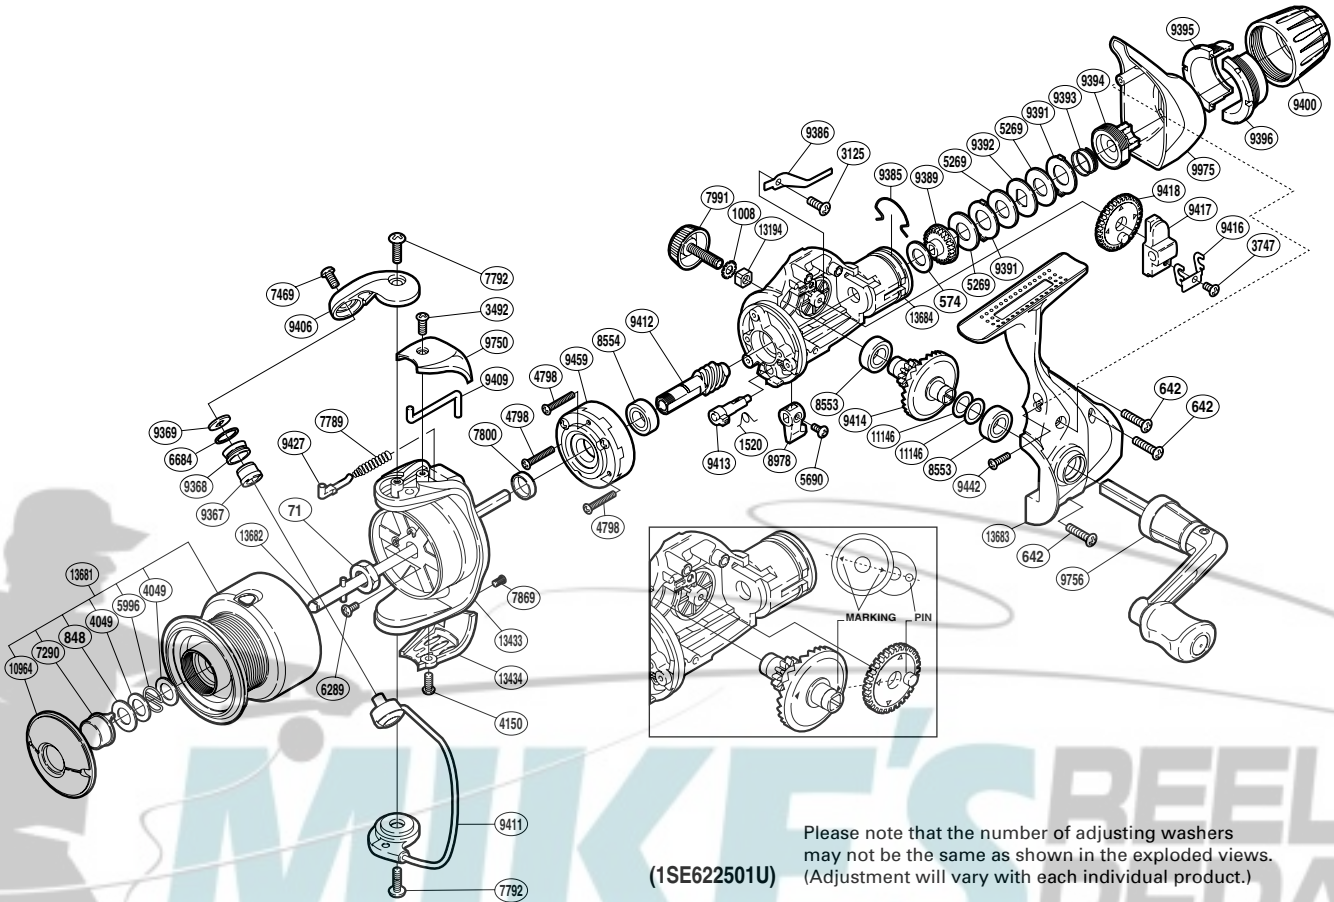

# SHIMANO

## SIENNA

SN-2500RD

Part No.	Description	Part No.	Description	Part No.	Description
RD 0071	Rotor Nut	RD 7869	Screw	RD 9413	Anti-Reverse Cam
RD 0574	Drag Washer	RD 7991	Handle Screw Cap	RD 9414	Drive Gear
RD 0642	Screw	RD 8553	Ball Bearing	RD 9416	Oscillating Slider Retainer
RD 0848	Washer	RD 8554	Ball Bearing	RD 9417	Oscillating Slider
RD 1008	Handle Lock Washer	RD 8978	Anti-Reverse Lever	RD 9418	Oscillating Gear
RD 1520	Anti-Reverse Cam Spring	RD 9367	Line Roller Bushing	RD 9427	Bail Spring Guide
RD 3125	Screw	RD 9368	Line Roller	RD 9442	Screw
RD 3492	Screw	RD 9369	Line Roller Washer	RD 9459	Roller Clutch Assembly
RD 3747	Screw	RD 9385	Hold Click Spring	RD 9750	Bail Spring Cover
RD 4049	Washer	RD 9386	Drag Click	RD 9756	Handle Assembly
RD 4150	Screw	RD 9389	Drag Shaft	RD 9775	Rear Protector
RD 4798	Screw	RD 9391	Eared Washer	RD10964	Push Button Collar
RD 5269	Drag Washer	RD 9392	Key Washer	RD11146	Washer
RD 5690	Screw	RD 9393	Drag Coil Spring	RD13194	Handle Screw Lock
RD 5996	Locking Spring	RD 9394	Pressure Screw	RD13433	Rotor
RD 6289	Screw	RD 9395	Drag Programmer B1	RD13434	Bail Hold Support Guard
RD 6684	Line Roller Spacer	RD 9396	Drag Programmer B2	RD13681	Spool Assembly
RD 7290	Push Button	RD 9400	Drag Programmer A	RD13682	Main Shaft
RD 7469	Screw	RD 9406	Bail Arm	RD13683	Side Cover
RD 7789	Bail Spring	RD 9409	Bail Trip Lever	RD13684	Body
RD 7792	Screw	RD 9411	Bail Assembly		
RD 7800	Rotor Ring	RD 9412	Pinion Gear		