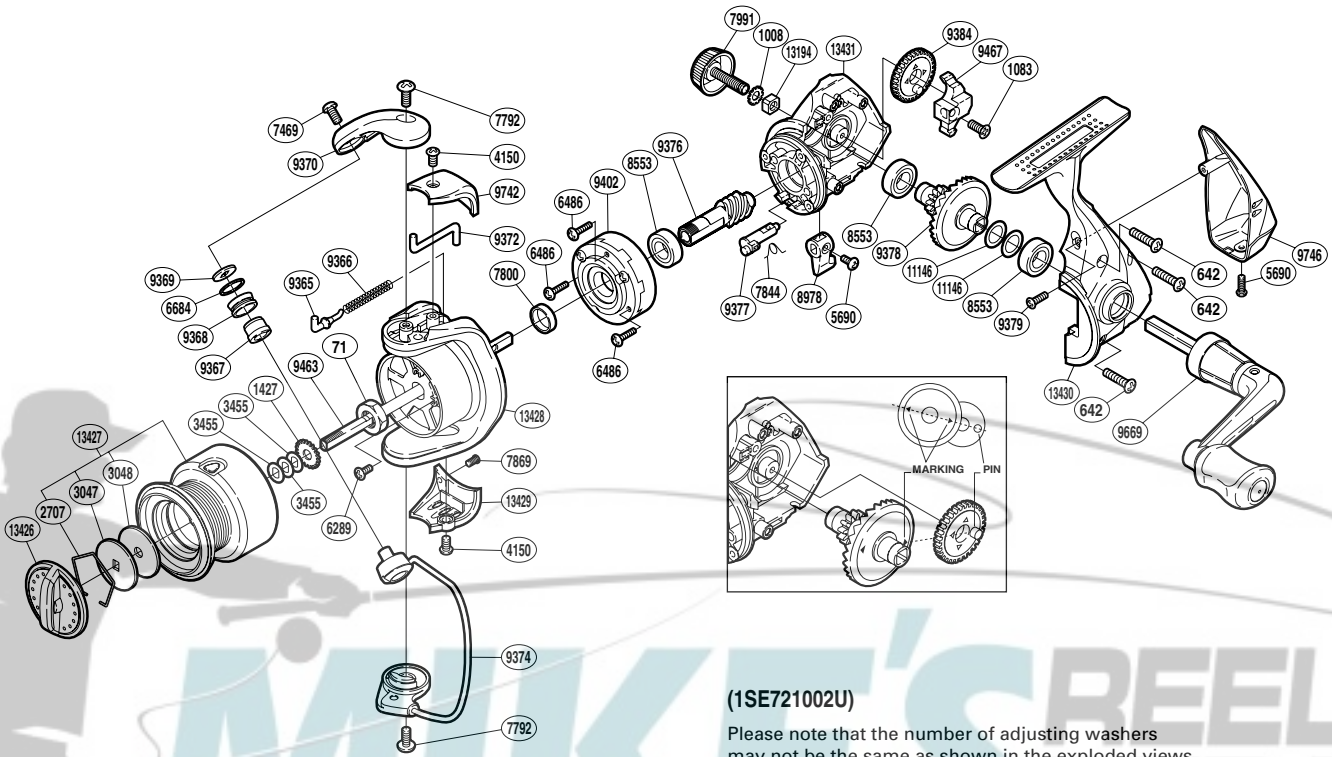

SHIMANO

SIENNA

SN-1000FD

(1SE721002U)

Please note that the number of adjusting washers may not be the same as shown in the exploded views. (Adjustment will vary with each individual product.)

Part No.	Description	Part No.	Description	Part No.	Description
RD 0071	Rotor Nut	RD 7844	Anti-Reverse Cam Spring	RD 9384	Oscillating Gear
RD 0642	Screw	RD 7869	Screw	RD 9402	Roller Clutch Assembly
RD 1008	Handle Lock Washer	RD 7991	Handle Screw Cap	RD 9463	Main Shaft
RD 1083	Screw	RD 8553	Ball Bearing	RD 9467	Oscillating Slider
RD 1427	Spool Support	RD 8978	Anti-Reverse Lever	RD 9669	Handle Assembly
RD 2707	Drag Washers Retainer	RD 9365	Bail Spring Guide	RD 9742	Bail Spring Cover
RD 3047	Key Washer	RD 9366	Bail Spring	RD 9746	Rear Protector
RD 3048	Drag Washer	RD 9367	Line Roller Bushing	RD11146	Washer
RD 3455	Spool Washer	RD 9368	Line Roller	RD13194	Handle Screw Lock
RD 4150	Screw	RD 9369	Line Roller Washer	RD13426	Drag Knob
RD 5690	Screw	RD 9370	Bail Arm	RD13427	Spool Assembly
RD 6289	Screw	RD 9372	Bail Trip Lever	RD13428	Rotor
RD 6486	Screw	RD 9374	Bail Assembly	RD13429	Bail Hold Support Guard
RD 6684	Line Roller Spacer	RD 9376	Pinion Gear	RD13430	Side Cover
RD 7469	Screw	RD 9377	Anti-Reverse Cam	RD13431	Body
RD 7792	Screw	RD 9378	Drive Gear		
RD 7800	Rotor Ring	RD 9379	Screw		