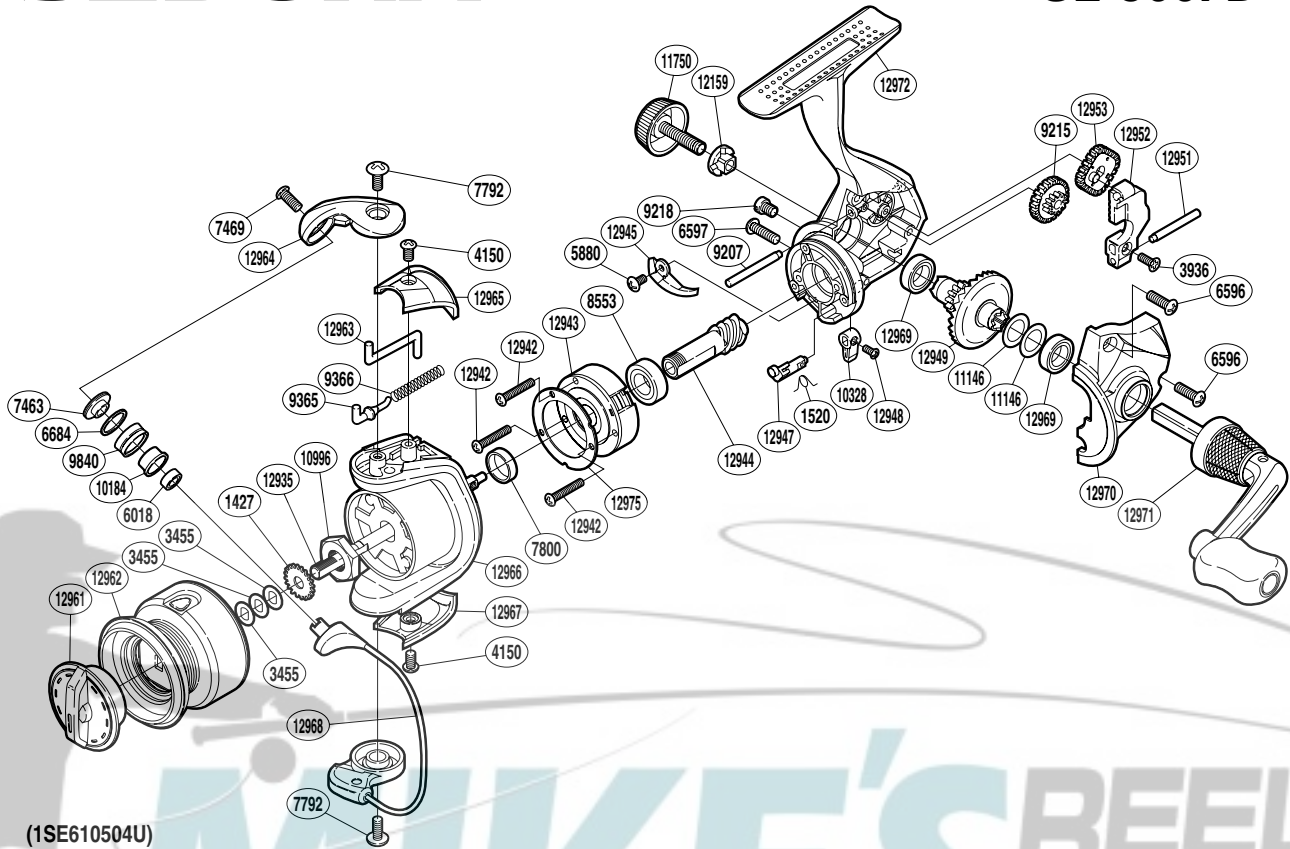

## SEDONA

SE-500FD

(1SE610504U)

Please note that the number of adjusting washers may not be the same as shown in the exploded views. (Adjustment will vary with each individual product.)

| Part No. | Description             | Part No. | Description              | Part No. | Description             |
|----------|-------------------------|----------|--------------------------|----------|-------------------------|
| RD 1427  | Spool Support           | RD 9218  | Oil Cap                  | RD12949  | Drive Gear              |
| RD 1520  | Anti-Reverse Cam Spring | RD 9365  | Bail Spring Guide        | RD12951  | Oscillating Guide B     |
| RD 3455  | Spool Washer            | RD 9366  | Bail Spring              | RD12952  | Oscillating Slider      |
| RD 3936  | Screw                   | RD 9840  | Line Roller              | RD12953  | Oscillating Gear        |
| RD 4150  | Screw                   | RD10184  | Line Roller Bushing      | RD12961  | Drag Knob               |
| RD 5880  | Screw                   | RD10328  | Anti-Reverse Lever       | RD12962  | Spool Assembly          |
| RD 6018  | Ball Bearing            | RD10996  | Rotor Nut                | RD12963  | Bail Trip Lever         |
| RD 6596  | Screw                   | RD11146  | Washer                   | RD12964  | Bail Arm                |
| RD 6597  | Screw                   | RD11750  | Handle Screw Cap         | RD12965  | Bail Spring Cover       |
| RD 6684  | Line Roller Spacer      | RD12159  | Handle Screw Lock Washer | RD12966  | Rotor                   |
| RD 7463  | Line Roller Washer      | RD12935  | Main Shaft               | RD12967  | Bail Hold Support Guard |
| RD 7469  | Screw                   | RD12942  | Screw                    | RD12968  | Bail Assembly           |
| RD 7792  | Screw                   | RD12943  | Roller Clutch Assembly   | RD12969  | Ball Bearing            |
| RD 7800  | Rotor Ring              | RD12944  | Pinion Gear              | RD12970  | Side Cover              |
| RD 8553  | Ball Bearing            | RD12945  | Bail Trip Strike         | RD12971  | Handle Assembly         |
| RD 9207  | Oscillating Guide A     | RD12947  | Anti-Reverse Cam         | RD12972  | Body                    |
| RD 9215  | Idle Gear               | RD12948  | Screw                    | RD12975  | Roller Clutch Reinforce |