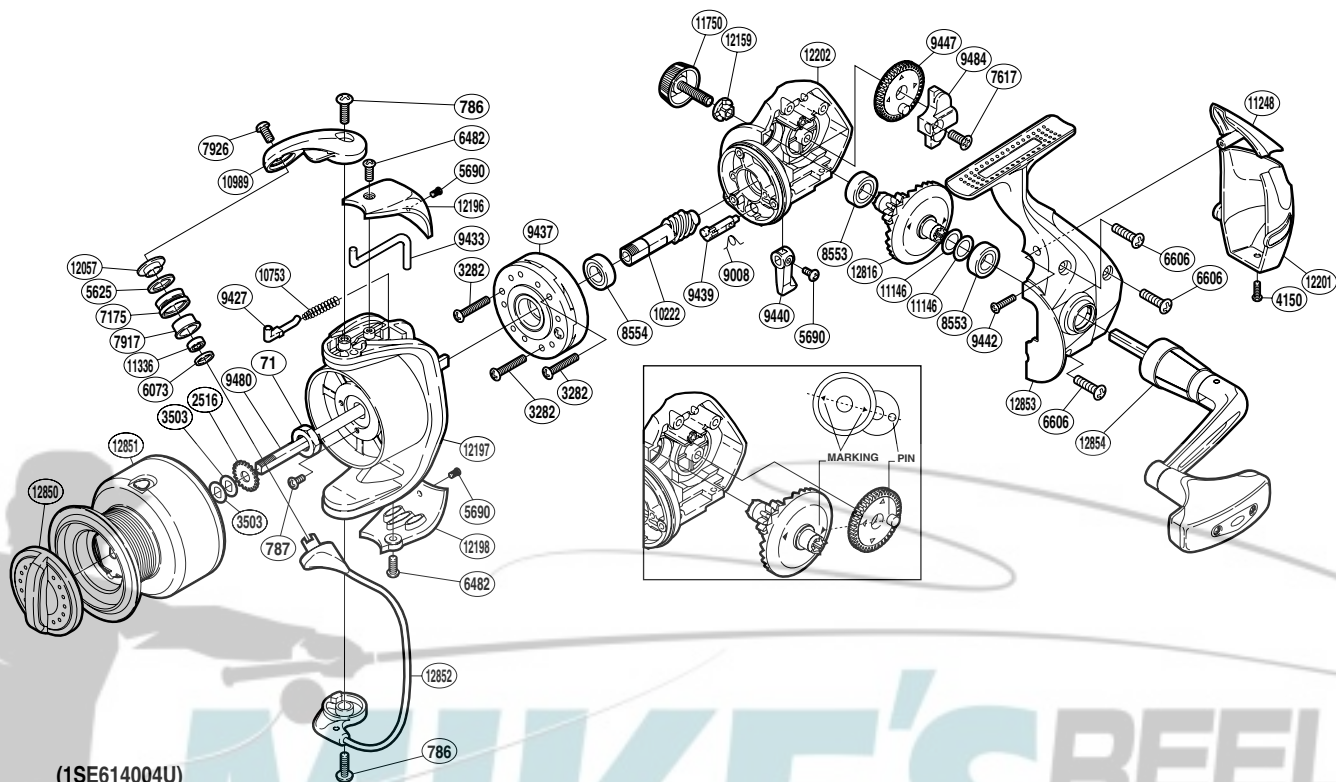

SHIMANO

SEDONA

SE-4000FD

(1SE614004U)

Please note that the number of adjusting washers may not be the same as shown in the exploded views. (Adjustment will vary with each individual product.)

Part No.	Description	Part No.	Description	Part No.	Description
RD 0071	Rotor Nut	RD 8553	Ball Bearing	RD11248	Rear Protector A
RD 0786	Screw	RD 8554	Ball Bearing	RD11336	Ball Bearing
RD 0787	Screw	RD 9008	Anti-Reverse Cam Spring	RD11750	Handle Screw Cap
RD 2516	Spool Support	RD 9427	Bail Spring Guide	RD12057	Line Roller Washer
RD 3282	Screw	RD 9433	Bail Trip Lever	RD12159	Handle Screw Lock Washer
RD 3503	Spool Washer	RD 9437	Roller Clutch Assembly	RD12196	Bail Spring Cover
RD 4150	Screw	RD 9439	Anti-Reverse Cam	RD12197	Rotor
RD 5625	Line Roller Spacer	RD 9440	Anti-Reverse Lever	RD12198	Bail Hold Support Guard
RD 5690	Screw	RD 9442	Screw	RD12201	Rear Protector B
RD 6073	Bearing Spacer	RD 9447	Oscillating Gear	RD12202	Body
RD 6482	Screw	RD 9480	Main Shaft	RD12816	Drive Gear
RD 6606	Screw	RD 9484	Oscillating Slider	RD12850	Drag Knob
RD 7175	Line Roller	RD10222	Pinion Gear	RD12851	Spool Assembly
RD 7617	Screw	RD10753	Bail Spring	RD12852	Bail Assembly
RD 7917	Line Roller Bushing	RD10989	Bail Arm	RD12853	Side Cover
RD 7926	Screw	RD11146	Washer	RD12854	Handle Assembly