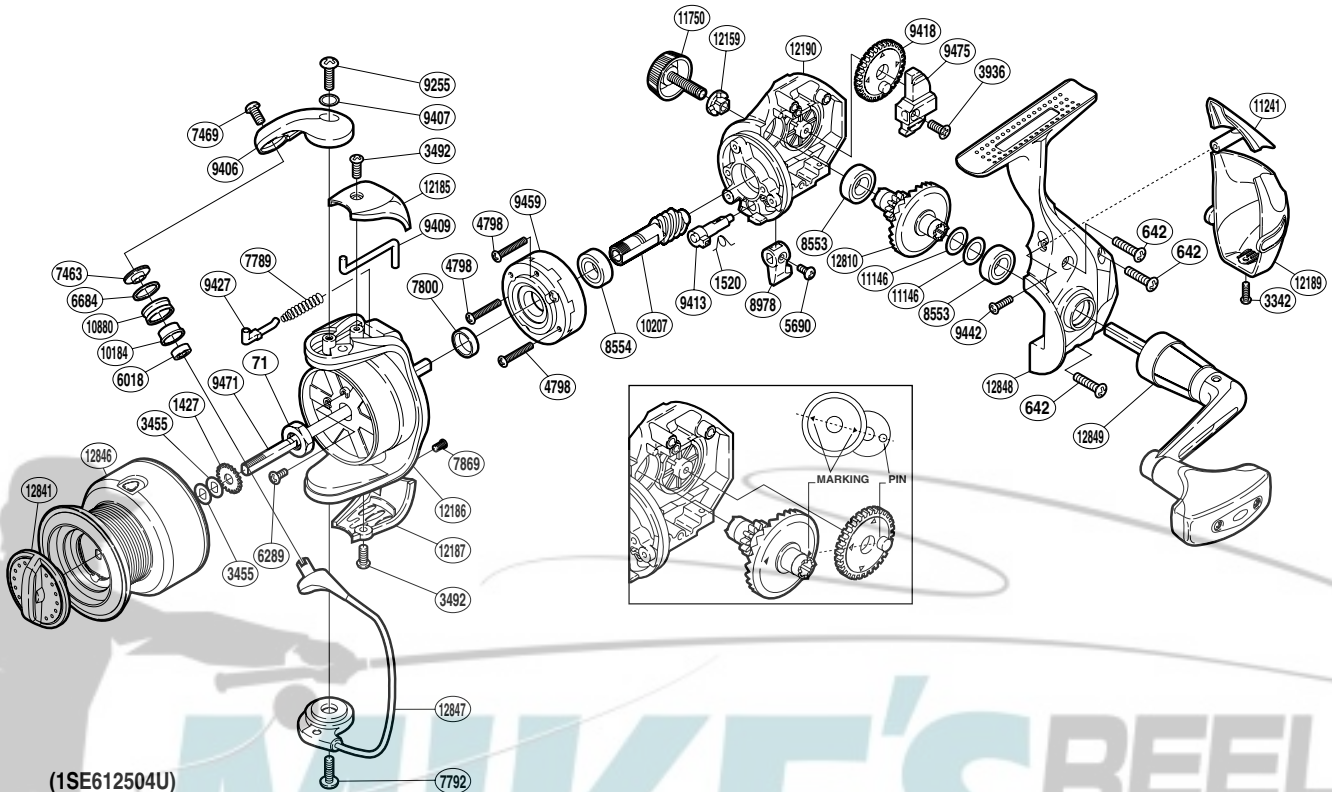

# SHIMANO

## SEDONA

### SE-2500FD

(1SE612504U)

Please note that the number of adjusting washers may not be the same as shown in the exploded views. (Adjustment will vary with each individual product.)

Part No.	Description	Part No.	Description	Part No.	Description
RD 0071	Rotor Nut	RD 7800	Rotor Ring	RD10207	Pinion Gear
RD 0642	Screw	RD 7869	Screw	RD10880	Line Roller
RD 1427	Spool Support	RD 8553	Ball Bearing	RD11146	Washer
RD 1520	Anti-Reverse Cam Spring	RD 8554	Ball Bearing	RD11241	Rear Protector A
RD 3342	Screw	RD 8978	Anti-Reverse Lever	RD11750	Handle Screw Cap
RD 3455	Spool Washer	RD 9255	Screw	RD12159	Handle Screw Lock Washer
RD 3492	Screw	RD 9406	Bail Arm	RD12185	Bail Spring Cover
RD 3936	Screw	RD 9407	Washer	RD12186	Rotor
RD 4798	Screw	RD 9409	Bail Trip Lever	RD12187	Bail Hold Support Guard
RD 5690	Screw	RD 9413	Anti-Reverse Cam	RD12189	Rear Protector B
RD 6018	Ball Bearing	RD 9418	Oscillating Gear	RD12190	Body
RD 6289	Screw	RD 9427	Bail Spring Guide	RD12810	Drive Gear
RD 6684	Line Roller Spacer	RD 9442	Screw	RD12841	Drag Knob
RD 7463	Line Roller Washer	RD 9459	Roller Clutch Assembly	RD12846	Spool Assembly
RD 7469	Screw	RD 9471	Main Shaft	RD12847	Bail Assembly
RD 7789	Bail Spring	RD 9475	Oscillating Slider	RD12848	Side Cover
RD 7792	Screw	RD10184	Line Roller Bushing	RD12849	Handle Assembly