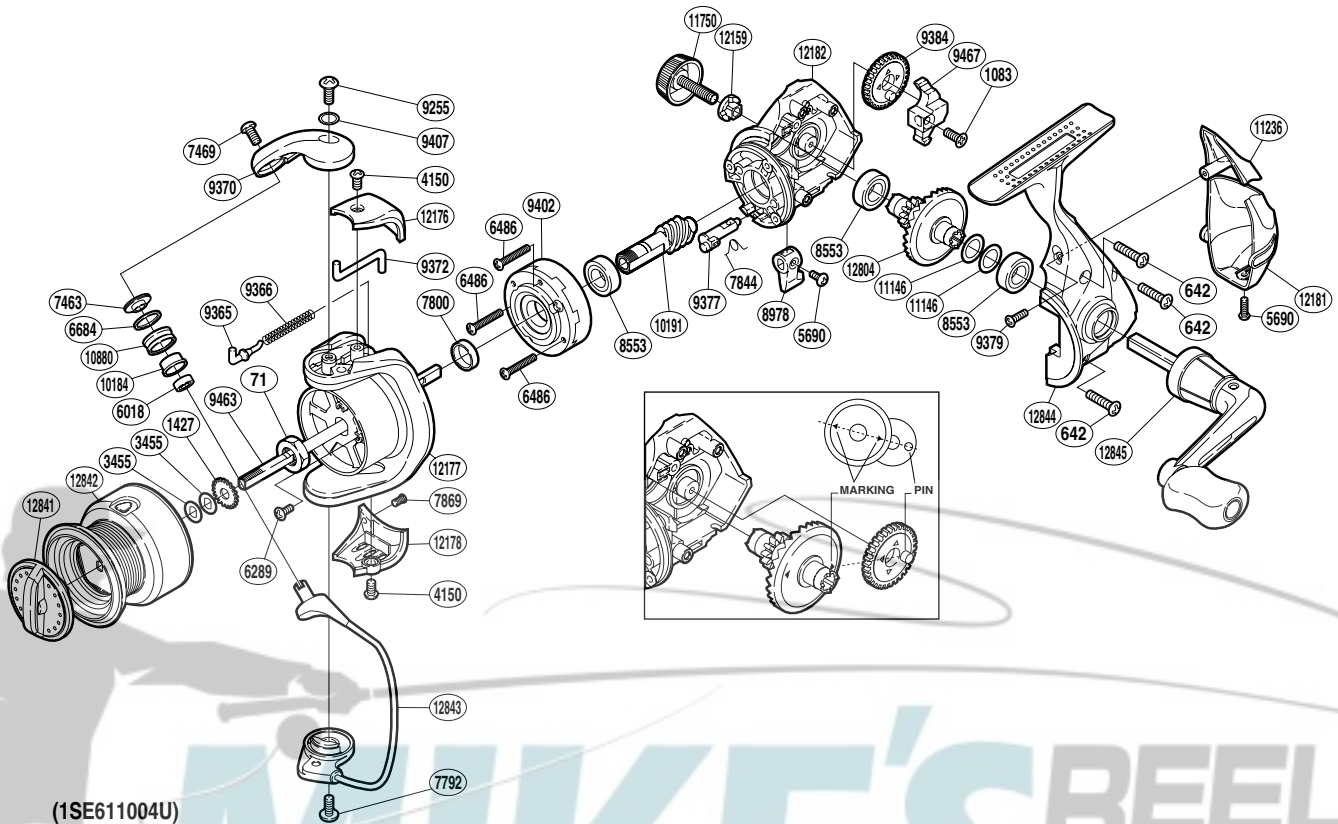

SHIMANO

SEDONA

SE-1000FD

(1SE611004U)

Please note that the number of adjusting washers may not be the same as shown in the exploded views. (Adjustment will vary with each individual product.)

Part No.	Description	Part No.	Description	Part No.	Description
RD 0071	Rotor Nut	RD 8553	Ball Bearing	RD11146	Washer
RD 0642	Screw	RD 8978	Anti-Reverse Lever	RD11236	Rear Protector A
RD 1083	Screw	RD 9255	Screw	RD11750	Handle Screw Cap
RD 1427	Spool Support	RD 9365	Bail Spring Guide	RD12159	Handle Screw Lock Washer
RD 3455	Spool Washer	RD 9366	Bail Spring	RD12176	Bail Spring Cover
RD 4150	Screw	RD 9370	Bail Arm	RD12177	Rotor
RD 5690	Screw	RD 9372	Bail Trip Lever	RD12178	Bail Hold Support Guard
RD 6018	Ball Bearing	RD 9377	Anti-Reverse Cam	RD12181	Rear Protector B
RD 6289	Screw	RD 9379	Screw	RD12182	Body
RD 6486	Screw	RD 9384	Oscillating Gear	RD12804	Drive Gear
RD 6684	Line Roller Spacer	RD 9402	Roller Clutch Assembly	RD12841	Drag Knob
RD 7463	Line Roller Washer	RD 9407	Washer	RD12842	Spool Assembly
RD 7469	Screw	RD 9463	Main Shaft	RD12843	Bail Assembly
RD 7792	Screw	RD 9467	Oscillating Slider	RD12844	Side Cover
RD 7800	Rotor Ring	RD10184	Line Roller Bushing	RD12845	Handle Assembly
RD 7844	Anti-Reverse Cam Spring	RD10191	Pinion Gear		
RD 7869	Screw	RD10880	Line Roller		