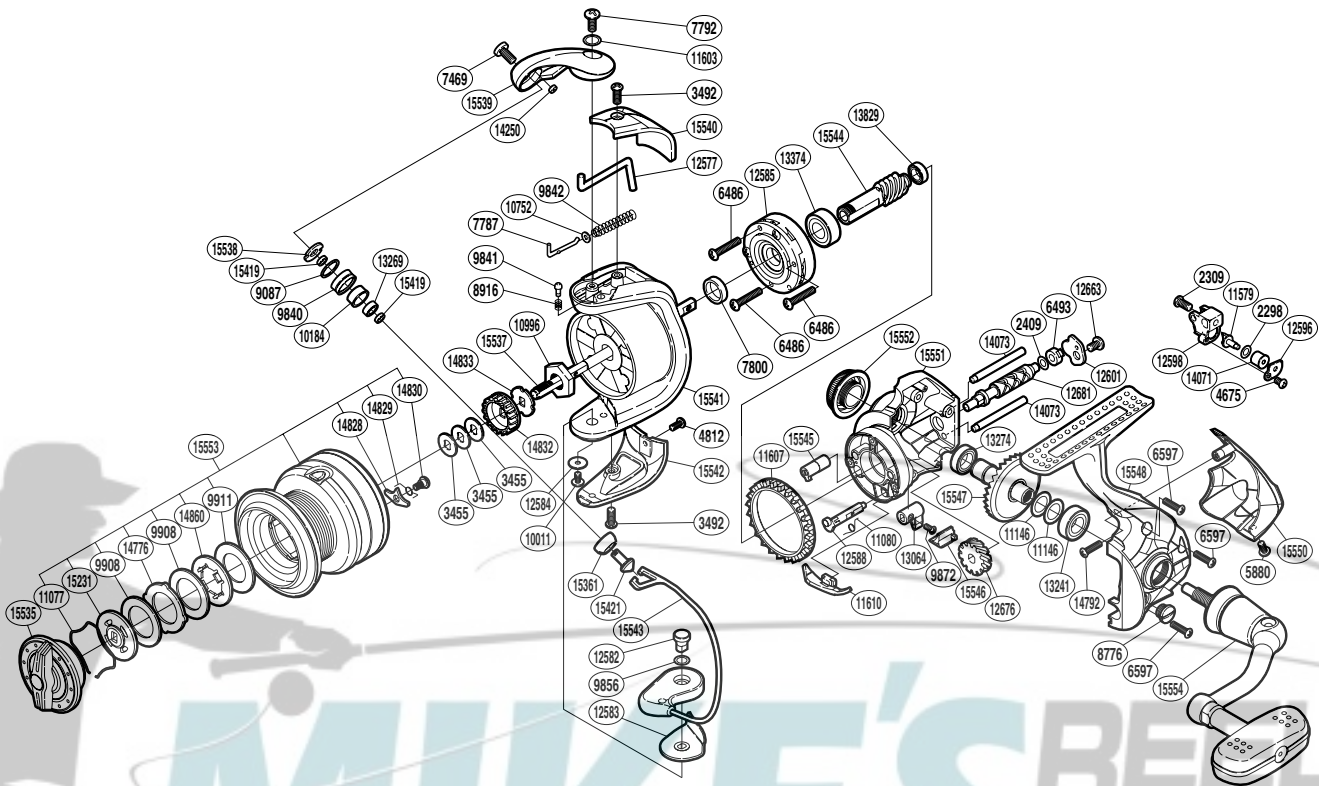

SHIMANO

SAROS SA-RB

SAR-3000FA

(1SE763001U) Please note that the number of adjusting washers may not be the same as shown in the exploded views. (Adjustment will vary with each individual product.)

| Part No. | Description | Part No. | Description | Part No. | Description |
|----------|-----------------------------|----------|----------------------------|----------|---------------------------|
| RD 2298 | Spacer | RD11077 | Drag Washers Retainer | RD14792 | Screw |
| RD 2309 | Screw | RD11080 | Anti-Reverse Cam Spring | RD14828 | Drag Click |
| RD 2409 | Spacer | RD11146 | Washer | RD14829 | Drag Click Spring |
| RD 3455 | Spool Washer | RD11579 | Oscillating Pawl | RD14830 | Screw |
| RD 3492 | Screw | RD11603 | Washer | RD14832 | Spool Support A |
| RD 4675 | Screw | RD11607 | Friction Ring | RD14833 | Spool Support B |
| RD 4812 | Screw | RD11610 | Bail Trip Strike | RD14860 | Key Washer |
| RD 5880 | Screw | RD12577 | Bail Trip Lever | RD15231 | Key Washer |
| RD 6486 | Screw | RD12582 | Bail Hold Support Shaft | RD15361 | Line Roller Support Cover |
| RD 6493 | Worm Bushing (rear) | RD12583 | Bail Hold Support Spacer | RD15419 | Bearing Spacer |
| RD 6597 | Screw | RD12584 | Washer | RD15421 | Line Roller Support |
| RD 7469 | Screw | RD12585 | Roller Clutch Assembly | RD15535 | Drag Knob |
| RD 7787 | Bail Spring Guide A | RD12588 | Anti-Reverse Cam | RD15537 | Main Shaft |
| RD 7792 | Screw | RD12596 | Oscillating Pawl Cover | RD15538 | Line Roller Plate |
| RD 7800 | Rotor Ring | RD12598 | Oscillating Slider | RD15539 | Bail Arm |
| RD 8776 | Oil Cap | RD12601 | Worm Shaft Retainer | RD15540 | Bail Spring Cover |
| RD 8916 | Click Spring | RD12663 | Screw | RD15541 | Rotor |
| RD 9087 | Line Roller Spacer | RD12676 | Idle Gear | RD15542 | Bail Hold Support Guard |
| RD 9840 | Line Roller | RD12681 | Worm Shaft | RD15543 | Bail Assembly |
| RD 9841 | Click Pin | RD13064 | Anti-Reverse Lever | RD15544 | Pinion Gear |
| RD 9842 | Bail Spring | RD13241 | Ball Bearing | RD15545 | Worm Bushing (front) |
| RD 9856 | Washer | RD13269 | Ball Bearing | RD15546 | Anti-Reverse Lever Cover |
| RD 9872 | Screw | RD13274 | Ball Bearing | RD15547 | Drive Gear |
| RD 9908 | Drag Washer | RD13374 | Ball Bearing | RD15548 | Side Cover |
| RD 9911 | Drag Washer | RD13829 | Ball Bearing | RD15550 | Rear Protector |
| RD10011 | Screw | RD14071 | Oscillating Slider Bushing | RD15551 | Body |
| RD10184 | Line Roller Bushing | RD14073 | Oscillating Guide | RD15552 | Handle Screw Cap |
| RD10752 | Bail Spring Guide A Support | RD14250 | Line Roller Oil Cap | RD15553 | Spool Assembly |
| RD10996 | Rotor Nut | RD14776 | Eared Washer | RD15554 | Handle Assembly |