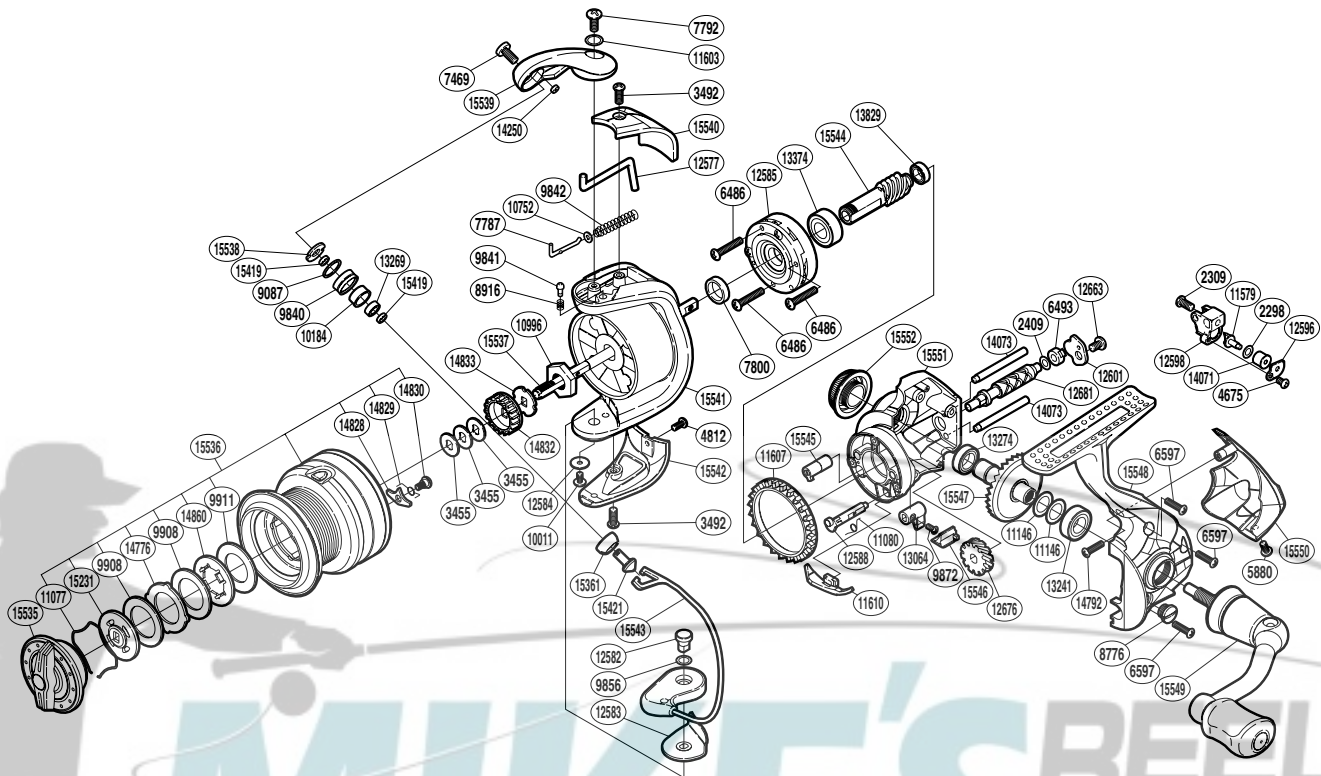

# SHIMANO

**SAROS** SA-RB

**SAR-2500FA**

(1SE762501U) Please note that the number of adjusting washers may not be the same as shown in the exploded views. (Adjustment will vary with each individual product.)