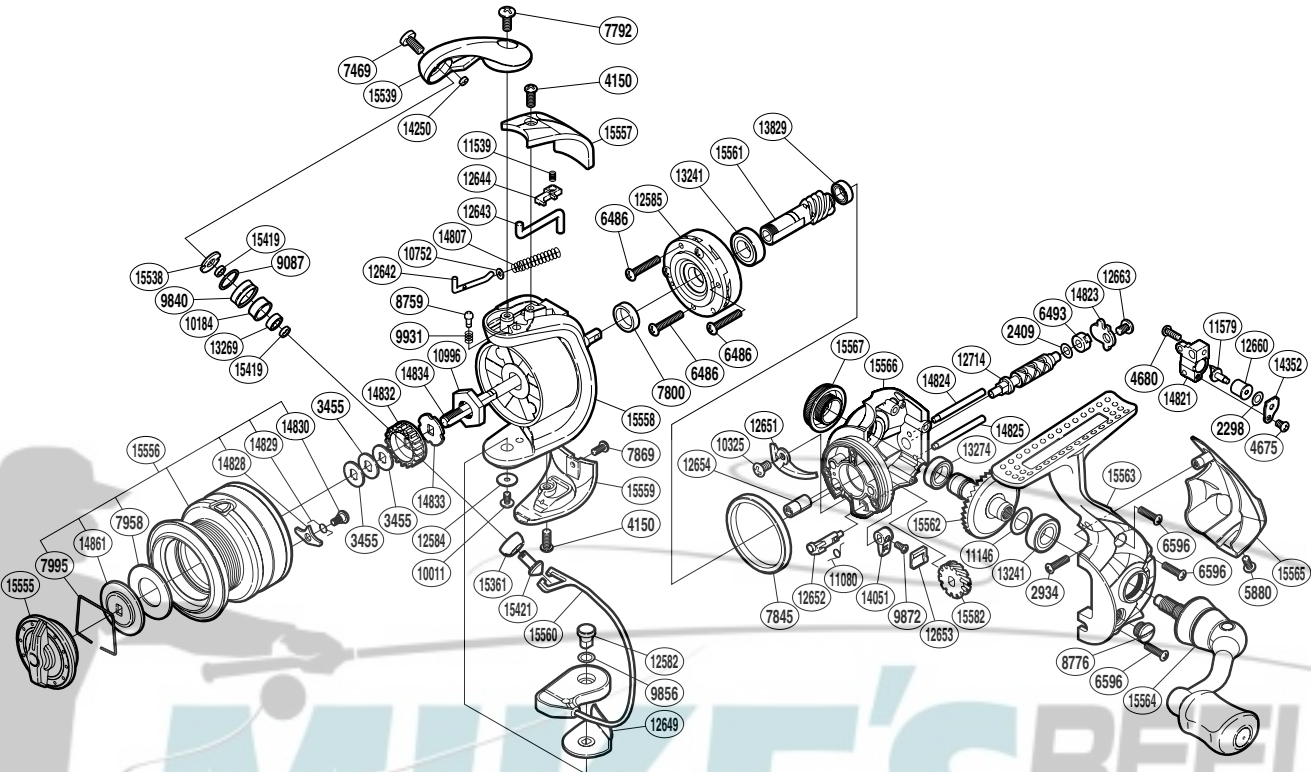

# SHIMANO

**SAROS** SA-RB

**SAR-1000FA**

(1SE761001U) Please note that the number of adjusting washers may not be the same as shown in the exploded views. (Adjustment will vary with each individual product.)