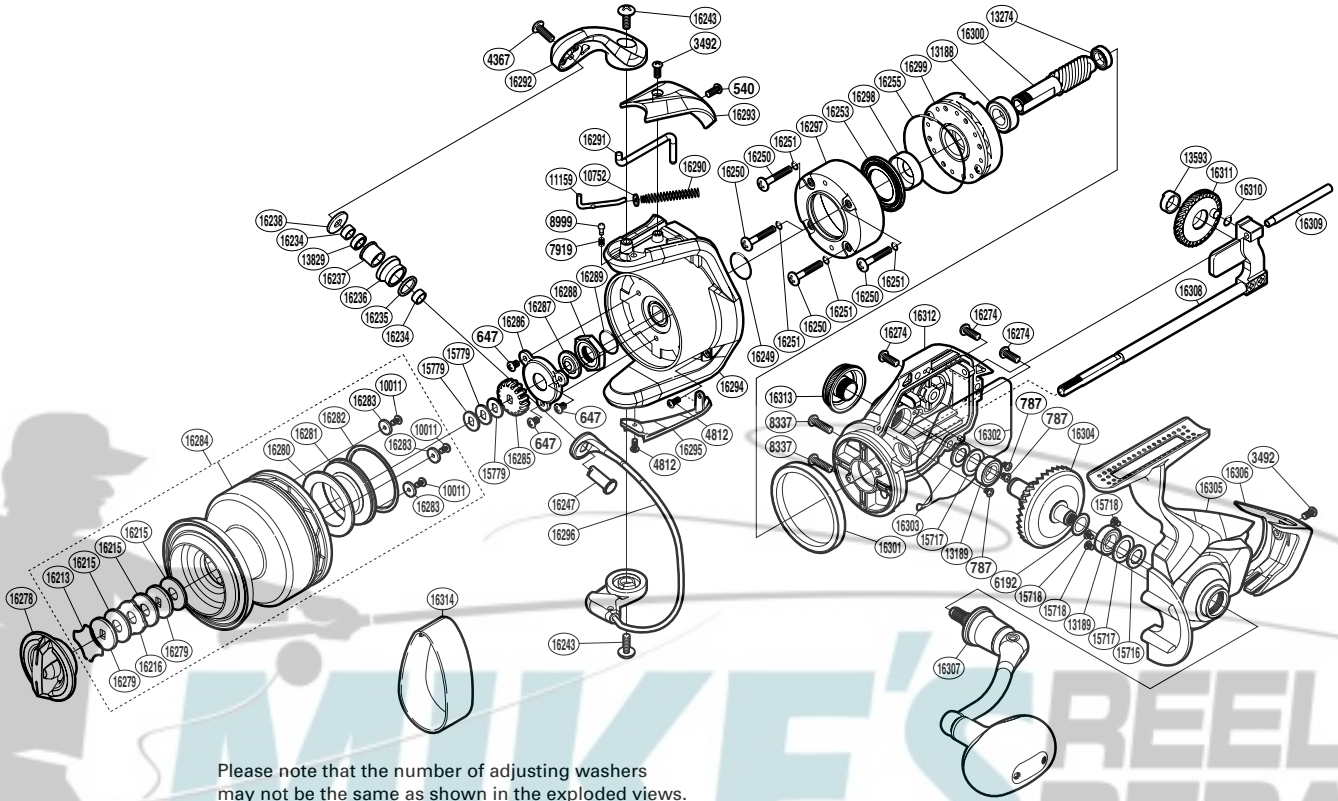

SHIMANO

Saragosa SA-RB

SRG-8000SW

(51SE778001U)

Please note that the number of adjusting washers may not be the same as shown in the exploded views. (Adjustment will vary with each individual product.)

| Part No. | Description | Part No. | Description | Part No. | Description |
|----------|--------------------------|----------|---------------------------|----------|---------------------------------|
| RD 0540 | Screw | RD16235 | Line Roller Spacer | RD16292 | Bail Arm |
| RD 0647 | Screw | RD16236 | Line Roller | RD16293 | Bail Spring Cover |
| RD 0787 | Screw | RD16237 | Line Roller Bushing | RD16294 | Rotor |
| RD 3492 | Screw | RD16238 | Line Roller Washer | RD16295 | Bail Hold Support Guard |
| RD 4367 | Screw | RD16243 | Screw | RD16296 | Bail Assembly |
| RD 4812 | Screw | RD16247 | Line Roller Support | RD16297 | Roller Clutch Water Proof Cover |
| RD 6192 | Washer | RD16249 | O Ring | RD16298 | Rotor Ring |
| RD 7919 | Click Spring | RD16250 | Screw | RD16299 | Roller Clutch Assembly |
| RD 8337 | Screw | RD16251 | O Ring | RD16300 | Pinion Gear |
| RD 8999 | Click Pin | RD16253 | Roller Clutch Water Proof | RD16301 | Friction Ring |
| RD10011 | Screw | RD16255 | O Ring | RD16302 | Body Seal |
| RD10752 | Spring Guide A Support | RD16274 | Screw | RD16303 | Bearing Water Proof |
| RD11159 | Bail Spring Guide A | RD16278 | Drag Knob | RD16304 | Drive Gear |
| RD13188 | Ball Bearing | RD16279 | Key Washer | RD16305 | Side Cover |
| RD13189 | Ball Bearing | RD16280 | Drag Washer | RD16306 | Rear Protector |
| RD13274 | Ball Bearing | RD16281 | Spool Drag Disk | RD16307 | Handle Assembly |
| RD13593 | Oscillating Gear Bushing | RD16282 | Spool Drag Disk Seal | RD16308 | Main Shaft Assembly |
| RD13829 | Ball Bearing | RD16283 | Washer | RD16309 | Oscillating Guide |
| RD15716 | Bearing Water Proof | RD16284 | Spool Assembly | RD16310 | O Ring |
| RD15717 | Washer | RD16285 | Spool Support | RD16311 | Oscillating Gear |
| RD15718 | Screw | RD16286 | Nut Lock Plate | RD16312 | Body |
| RD15779 | Spool Washer | RD16287 | Bearing Water Proof | RD16313 | Handle Screw Cap |
| RD16213 | Drag Washers Retainer | RD16288 | Rotor Nut | | |
| RD16215 | Drag Washer | RD16289 | O Ring | | |
| RD16216 | Eared Washer | RD16290 | Bail Spring | | |
| RD16234 | Line Roller Collar | RD16291 | Bail Trip Lever | RD16314 | Line Band (accessory) |